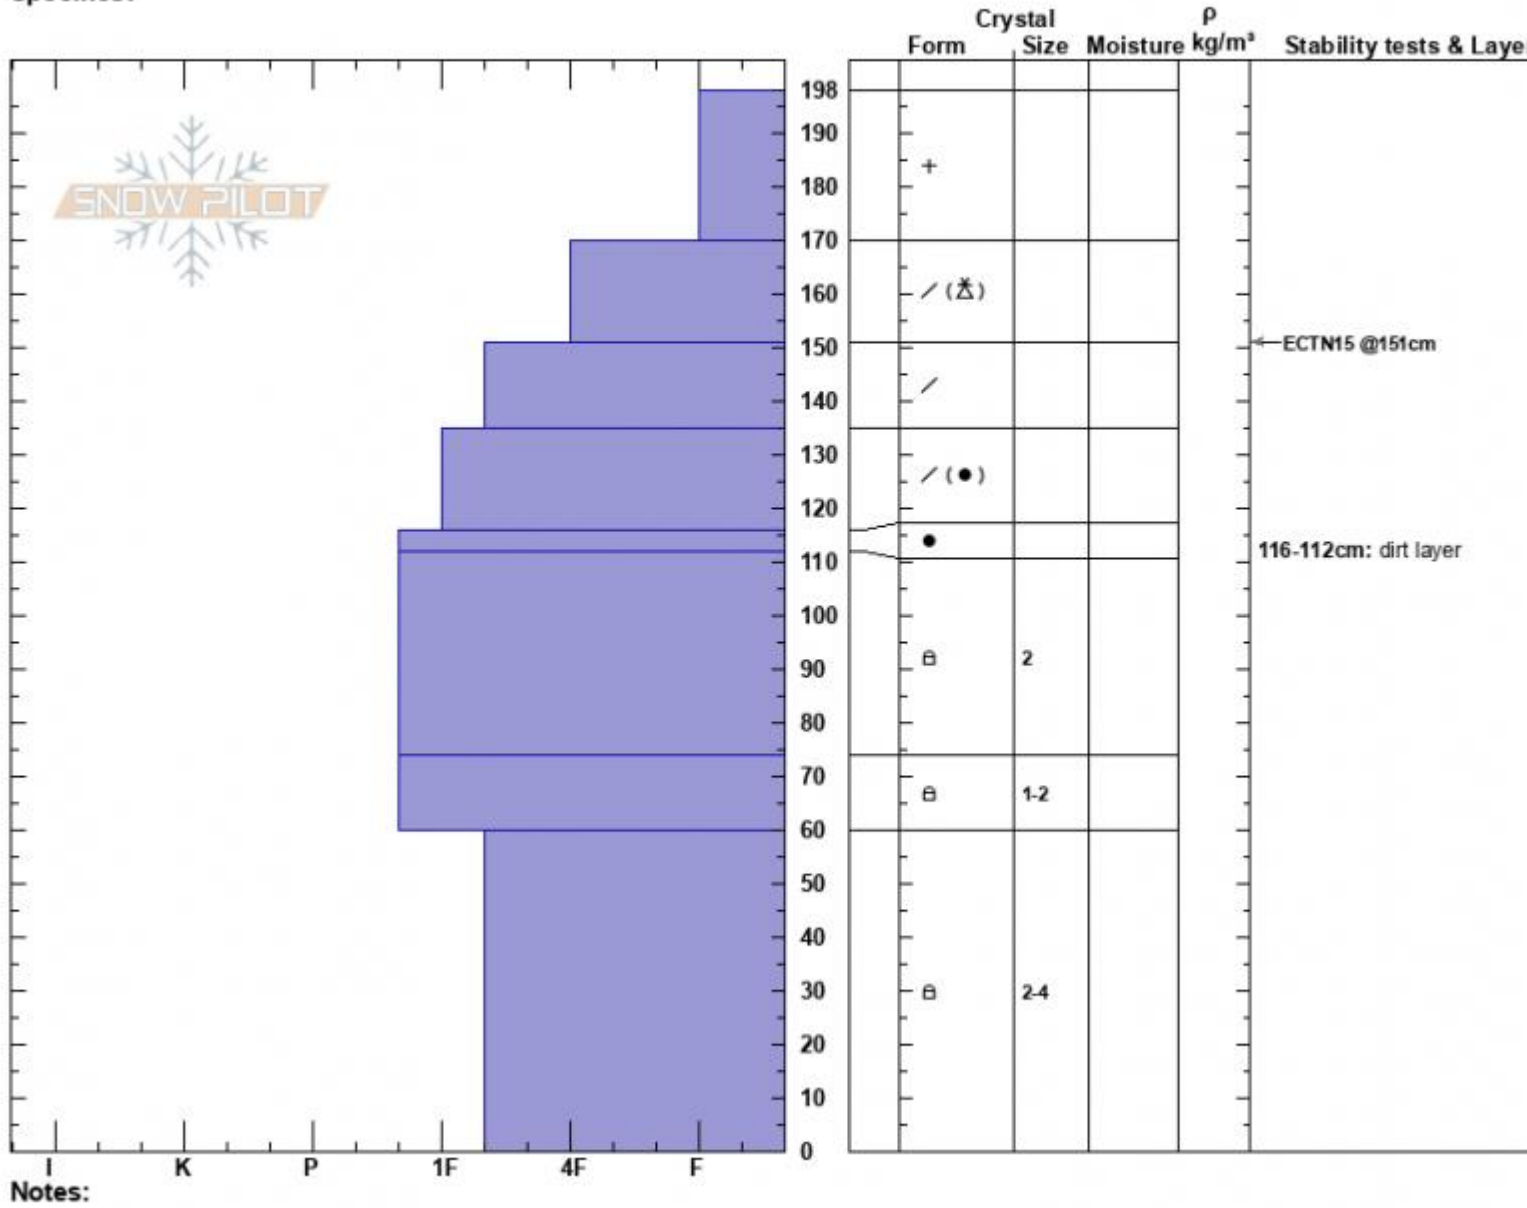

Lawnmower NE  
 Absaroka Range  
 MT  
 Elevation: 8160 ft  
 Aspect: 29°  
 Specifics:

Haylee Darby  
 03/19/2025 - 11:45am  
 Co-ord: 45.50615N, -110.50049W  
 Slope Angle: 25°  
 Wind Loading: no

Stability:  
 Air Temperature: -2°C  
 Sky Cover: CLR  
 Precipitation: NO  
 Wind: SW Calm

HS:198    Layer Notes:  
 116-112cm: dirt layer

Advisory Region  
 Out of Advisory Area  
 Longitude  
 -110.50W  
 Latitude  
 45.51N  
 Out of Advisory Area, 2025-03-19