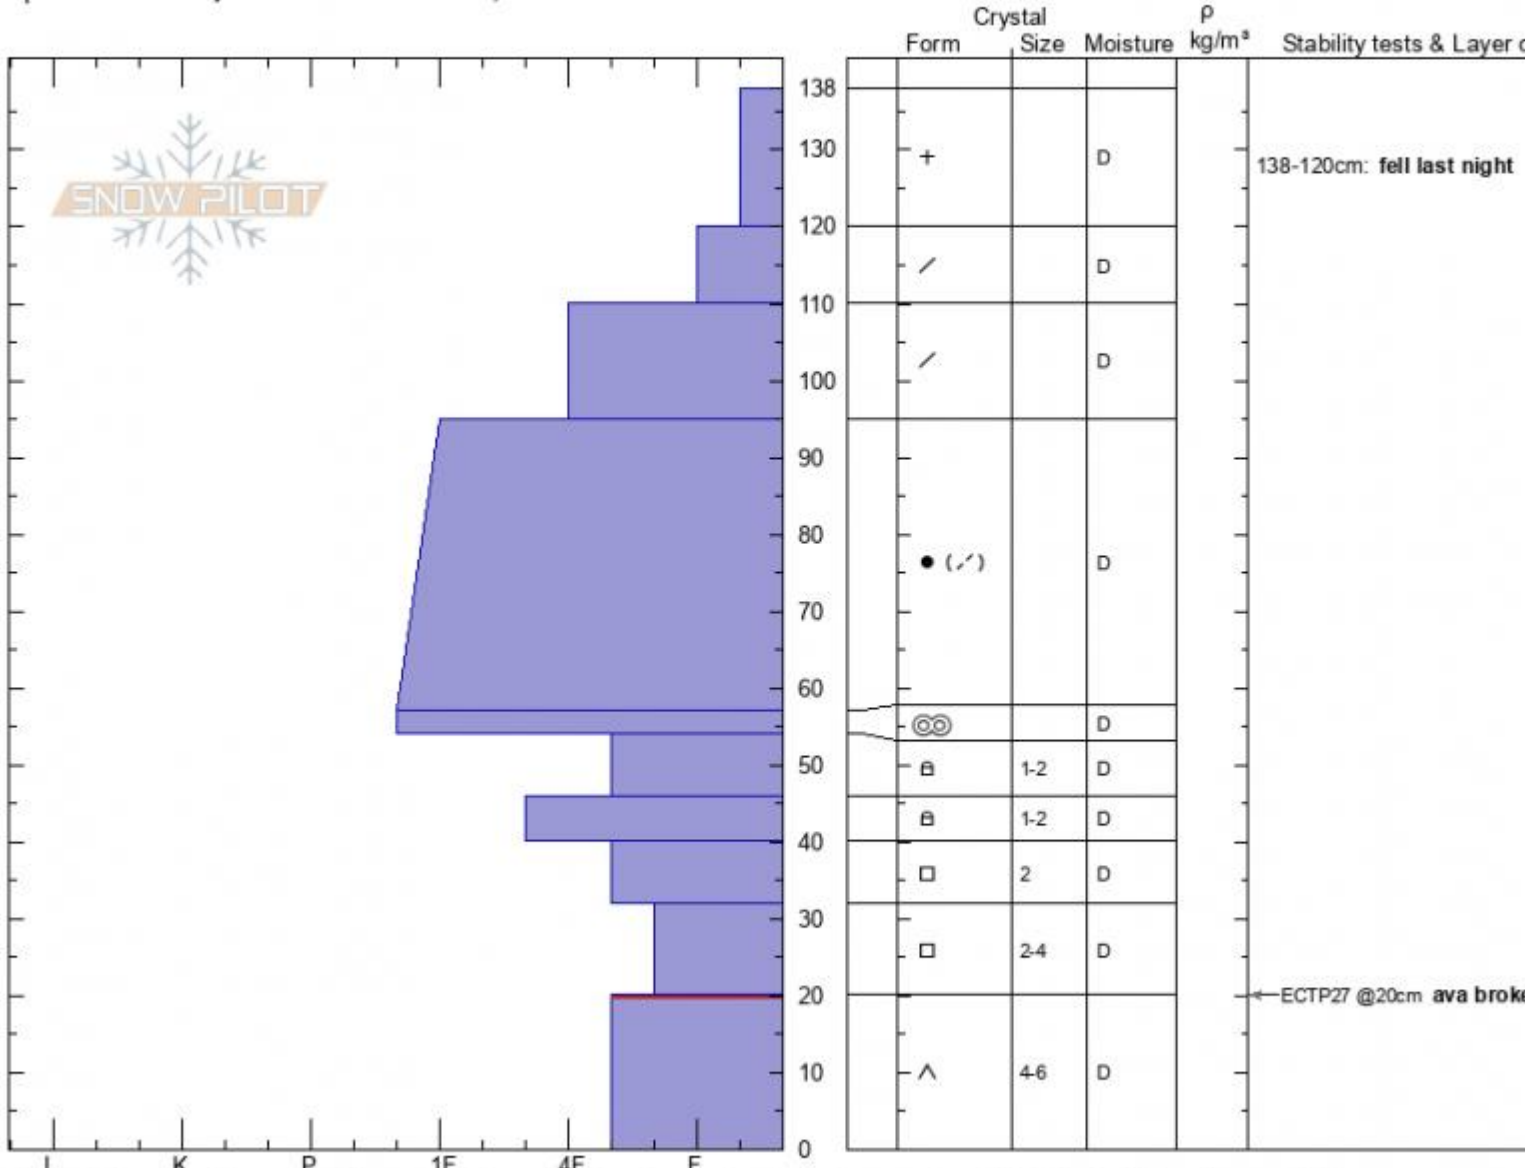

Beehive Fatality
Madison Range-N
MT

Elevation: **9200 ft**
 Aspect: **270°**
 Specifics: Pit is adjacent to avalanche: crown;

Doug Chabot-Admin
02/15/2021 - 11:50am
 Co-ord: **45.32733N, -111.38312W**
 Slope Angle: **40°**
 Wind Loading: **previous**

Stability:
 Air Temperature: **-9°C**
 Sky Cover: **OVC**
 Precipitation: **S1**
 Wind: **Calm**

HS: **138** Layer Notes:
 138-120cm: **fell last night**
 20-0cm: **Problematic layer**

Notes: This snowpit was part of the accident investigation of an avalanche that occurred on 2/14/2021. 1 splitboarder was killed.

Advisory Region
 Northern Madison
 Longitude
 -111.39W
 Latitude
 45.34N

Avalanche Details: [Splitboarder triggered, caught and killed in Beehive](#)
 Northern Madison, 2021-02-16