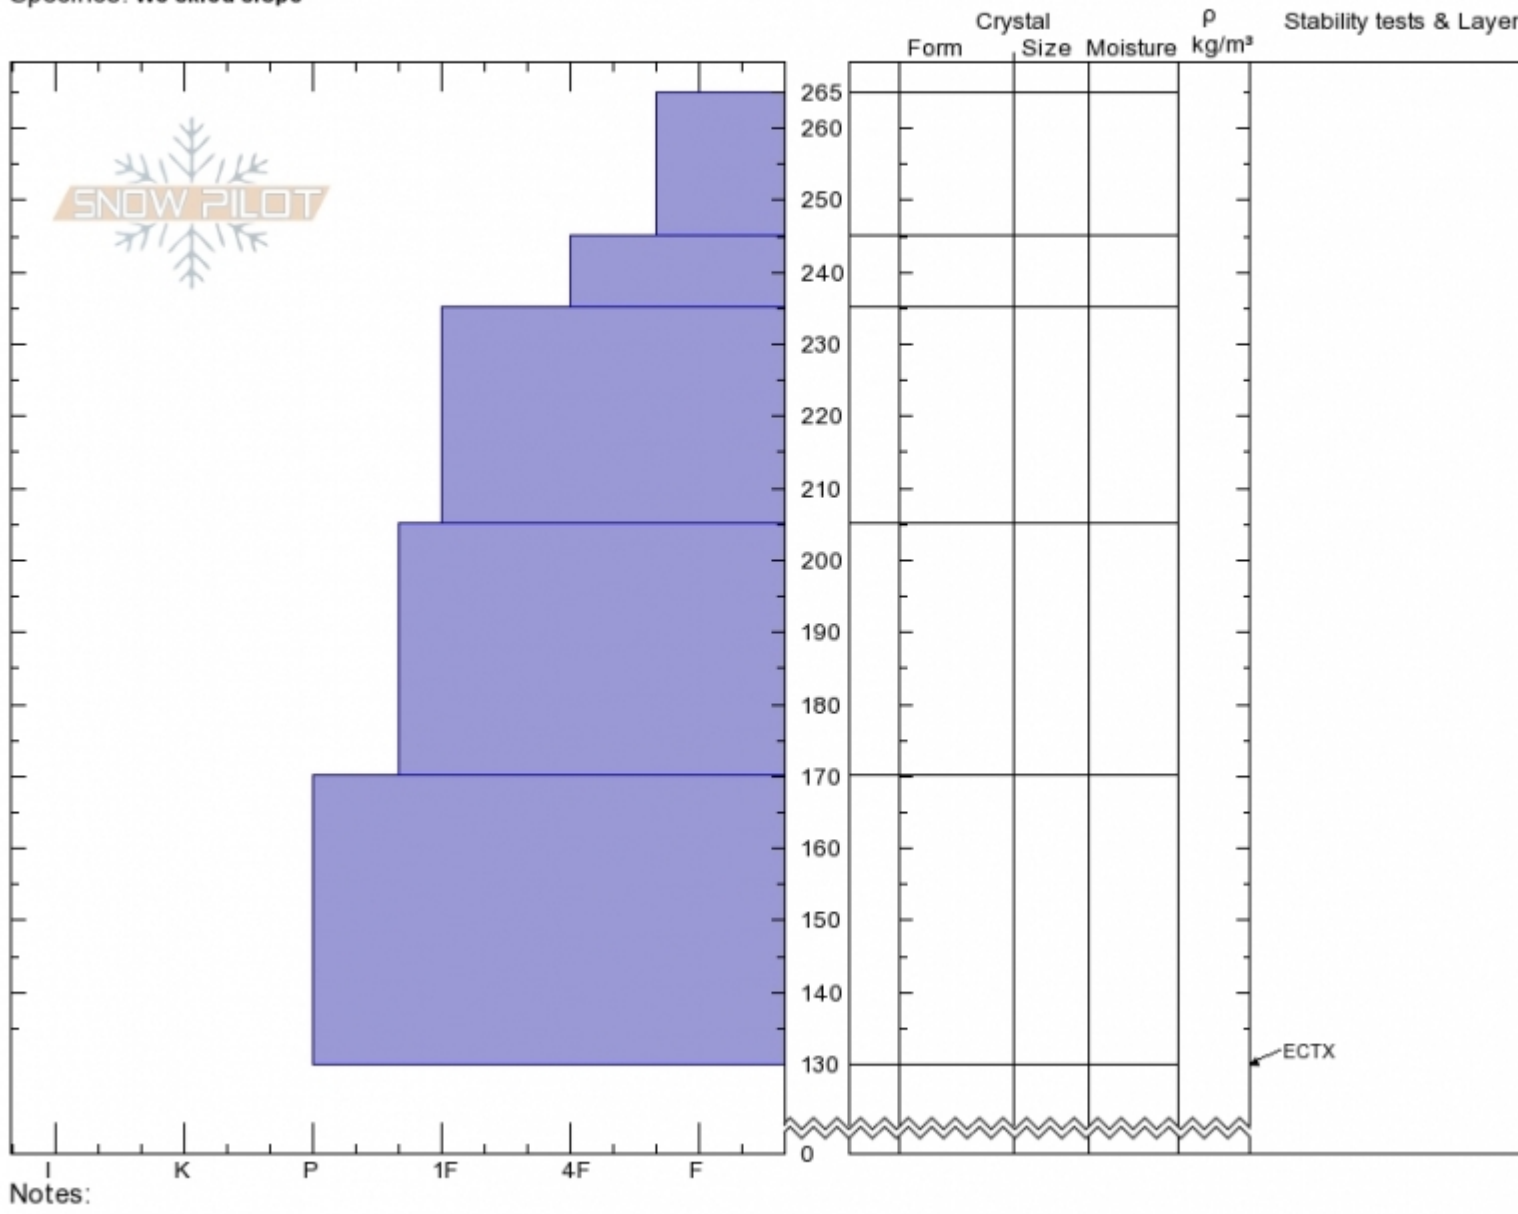

Republic Creek
Beartooths
MT
 Elevation: **9800 ft**
 Aspect: **240°**
 Specifics: **We skied slope**

Spencer Jonas
02/24/2020 - 1:30pm
 Co-ord: **44.98517N, -109.92538W**
 Slope Angle: **28°**
 Wind Loading:

Stability:
 Air Temperature:
 Sky Cover: **BKN**
 Precipitation: **NO**
 Wind: **S Light Breeze**

HS:265 Layer Notes:
PS:20

Notes:

Advisory Region
 Cooke City
 Longitude
 -109.94W
 Latitude
 44.99N

Forecast link: [GNFAC Avalanche Forecast for Tue Feb 25, 2020](#)
 Cooke City, 2020-02-24