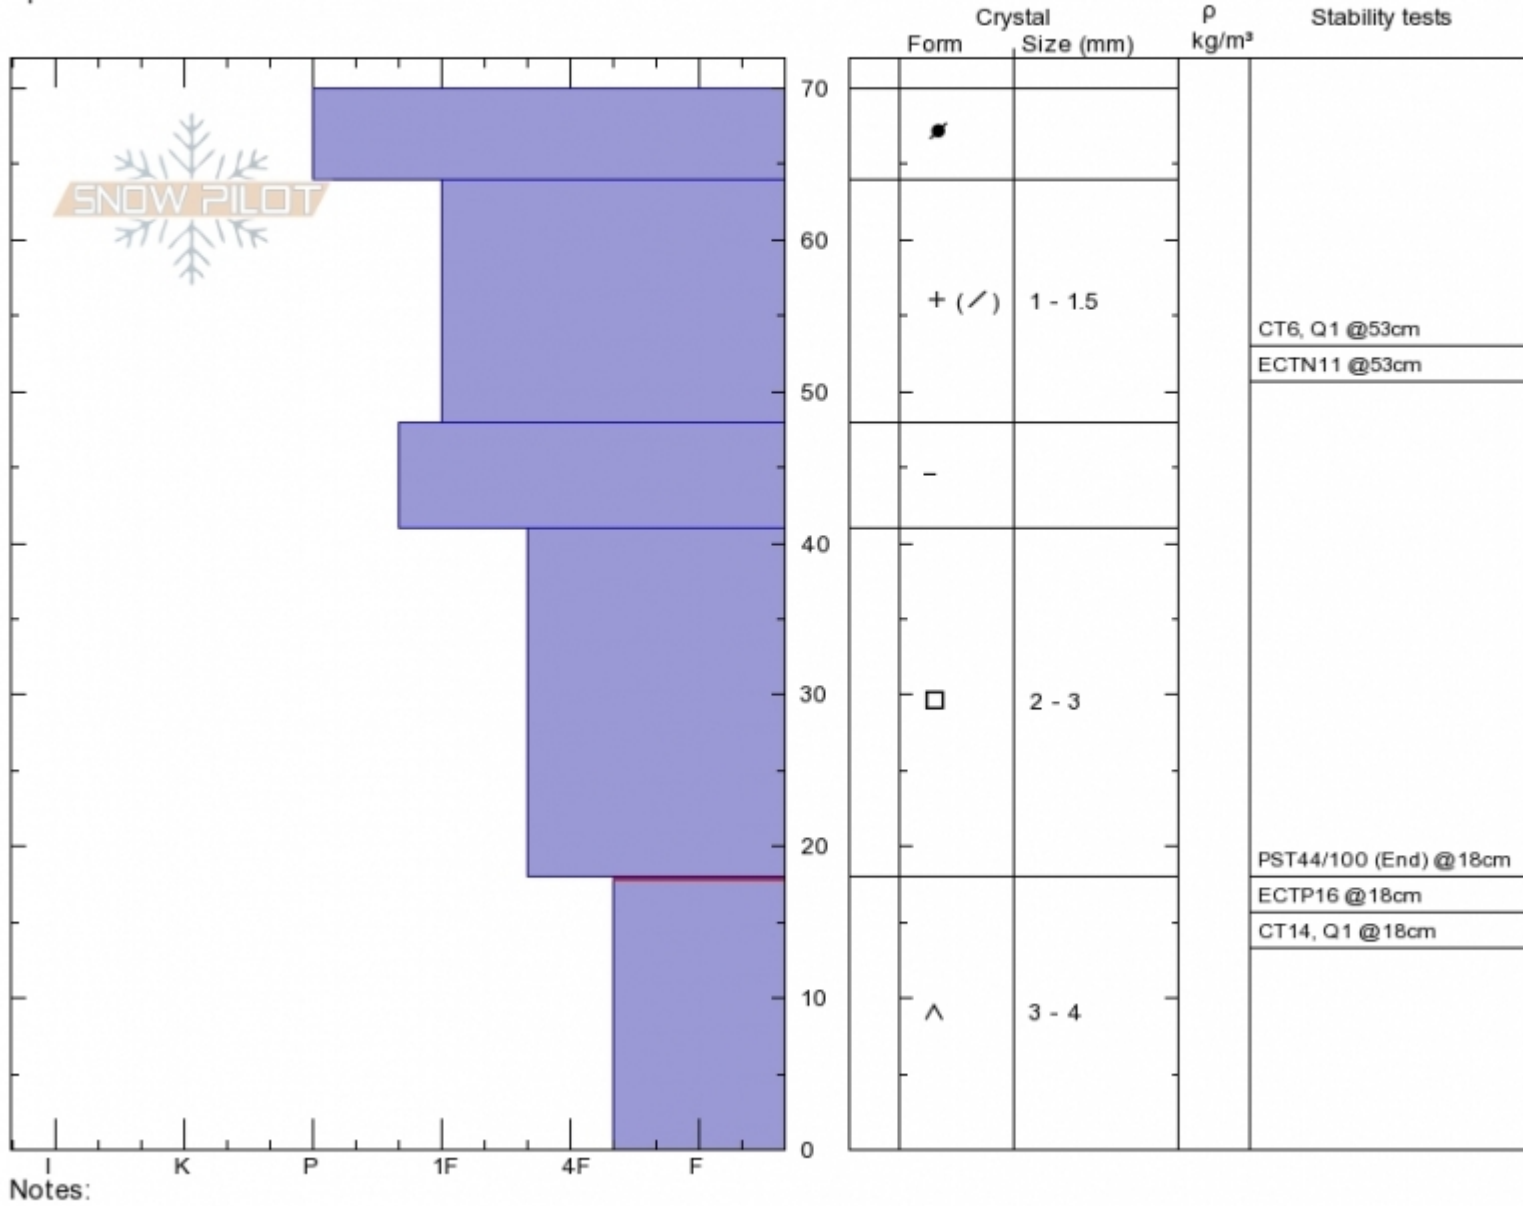

**Football Field**  
**Bridger Range**  
**MT**  
 Elevation: **8600 ft**  
 Aspect: **99°**  
 Specifics:

**Chris Bilbrey**  
**Tue Dec 20 12:30 2016 (MST)**  
 Co-ord: **45.79817N, -110.93413W**  
 Slope Angle: **33°**  
 Wind Loading: **yes**

Stability: **Fair**  
 Air Temperature: **-4°C**  
 Sky Cover: **4/8 to 8/8 covered**  
 Precipitation: **None**  
 Wind: **NW Moderate**

**HS70**  
 Stability Test Notes  
**0-18: Prot**

**Forecast link:** [GNFAC Avalanche Advisory for Wed Dec 21, 2016](#)  
 No Region, 2016-12-20