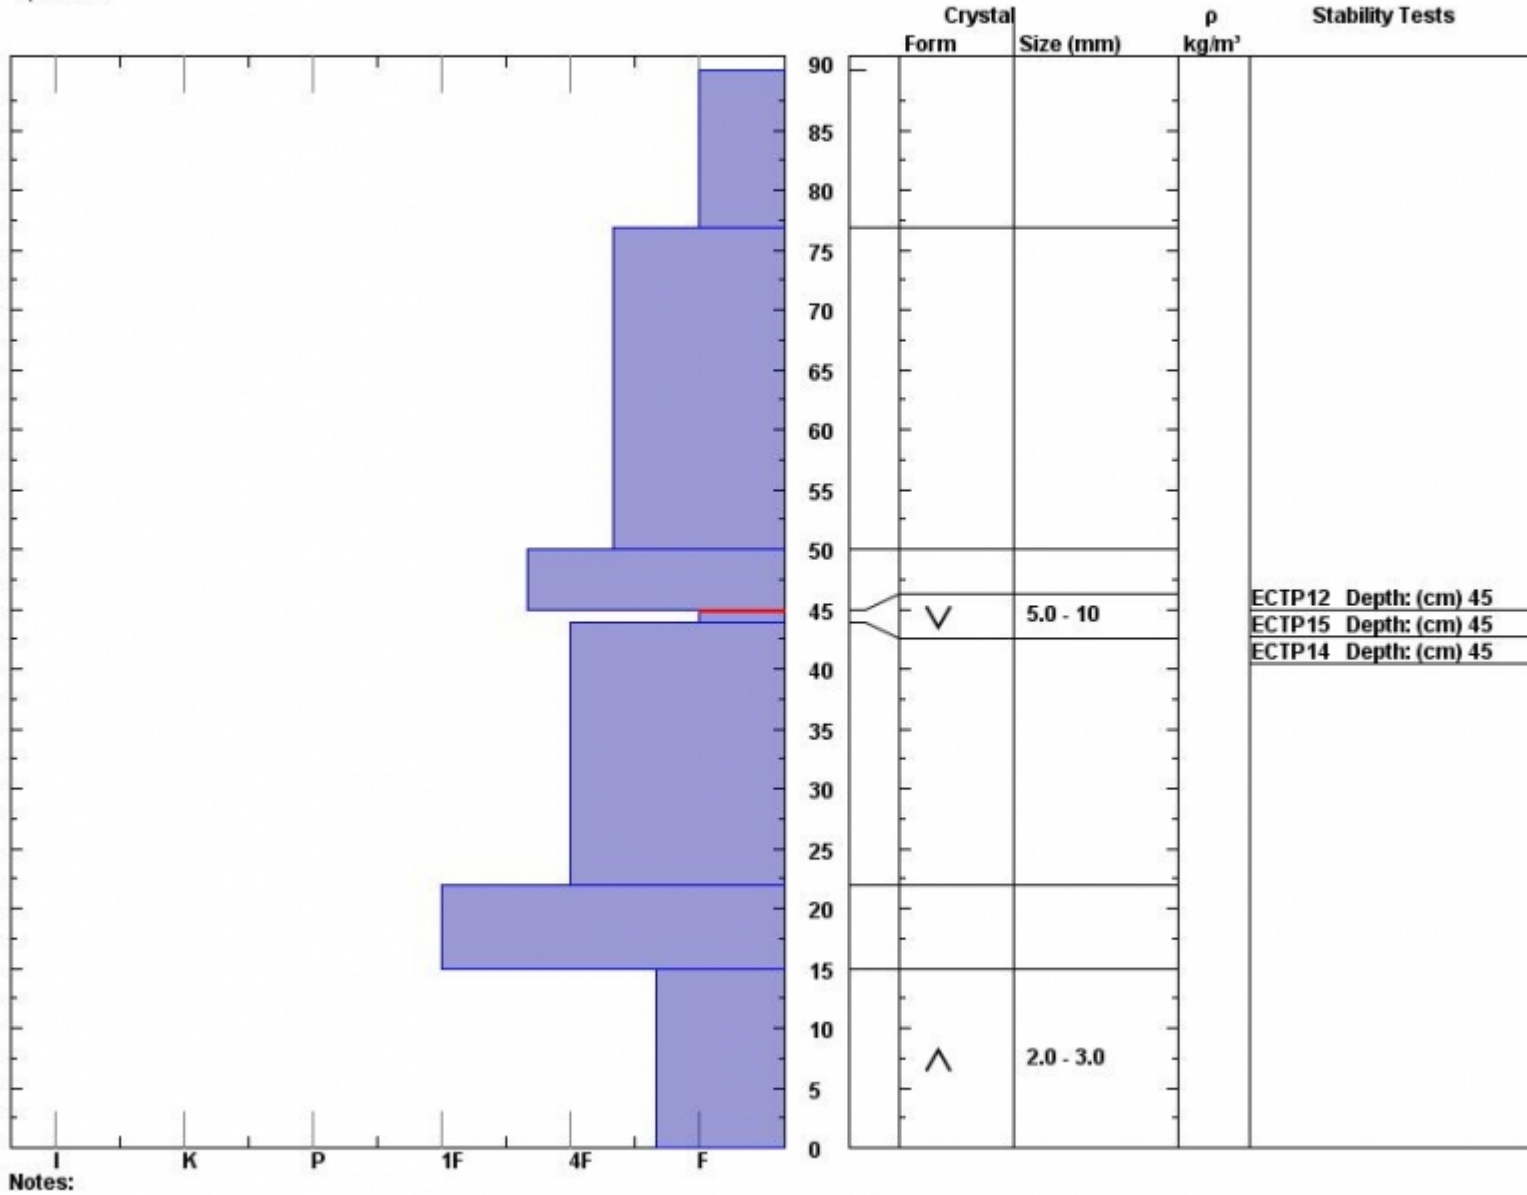

Snow Pit Profile
Bacon Rind Mdw
S. Madison, MT
 Elevation (ft) **8900**
 Aspect: **80**
 Specifics:

Observer: **Doug Chabot**
Sun Dec 28 12:20:00 MST 2014
 Co-ord: **N W**
 Slope: **25**
 Wind loading: **no**

Stability on similar slopes: **Poor**
 Air Temperature: **C**
 Sky Cover: **sky 4/8 to 8/8 covered**
 Precipitation: **None**
 Wind: **Calm**

Stability Test Notes: Layer note
44-45: Pro

Advisory Region
 Southern Madison