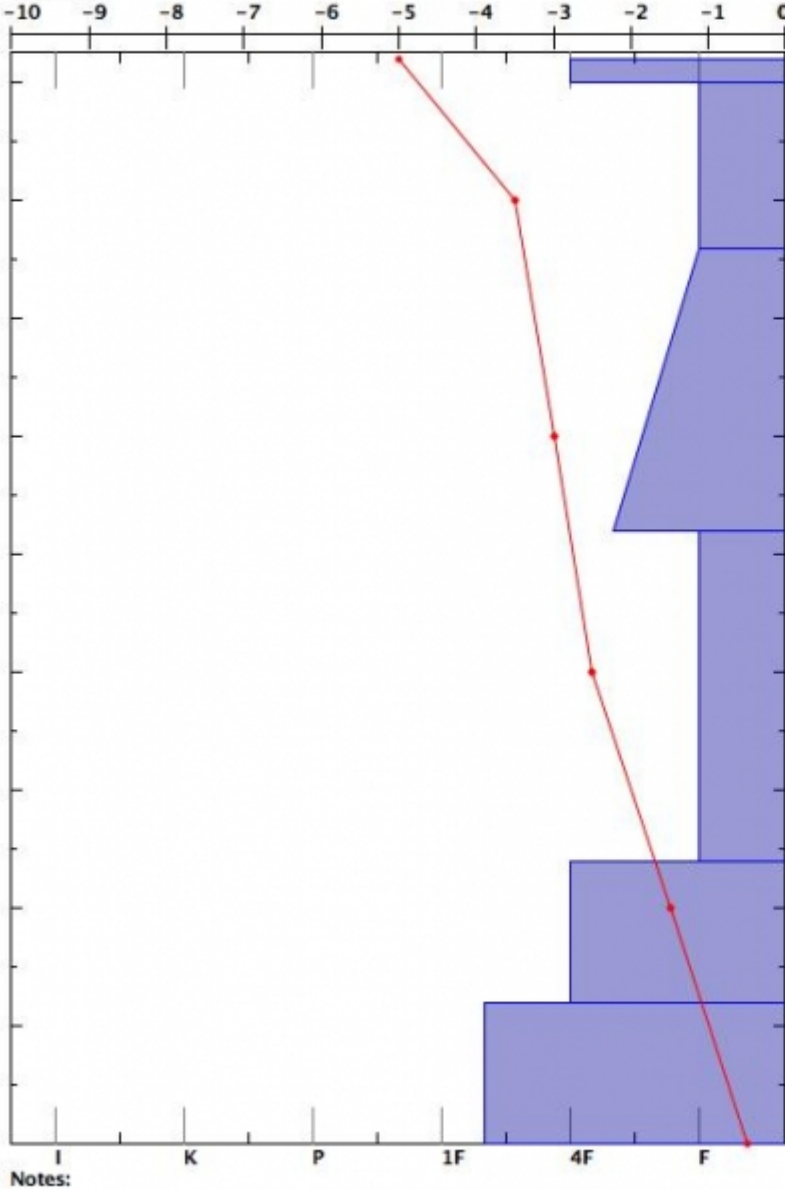

Snow Pit Profile
 Middle Basin
 Northern Madison, MT
 Elevation (ft) 9300
 Aspect: 85

Observer: Nat Grainger
 Wed Nov 27 16:00:00 MST 2013
 Co-ord: N W
 Slope: 28
 Wind loading: no

Stability on similar slopes: Good
 Air Temperature: 0.2 C
 Sky Cover: sky < 2/8 covered
 Precipitation: None
 Wind: Calm

PF46 H546
 Stability Test Notes:
 12: Q3 isolated area

Layer notes

Specifics:

Temp C	Crystal Form	Size (mm)	ρ kg/m ³	Stability Tests
46	⊙			
40	/			
35	●	< 1.0		
30				
25				
20	⊕	1.0		
15				
10	⊕	1.5		
5	⊕	1.5		
0				