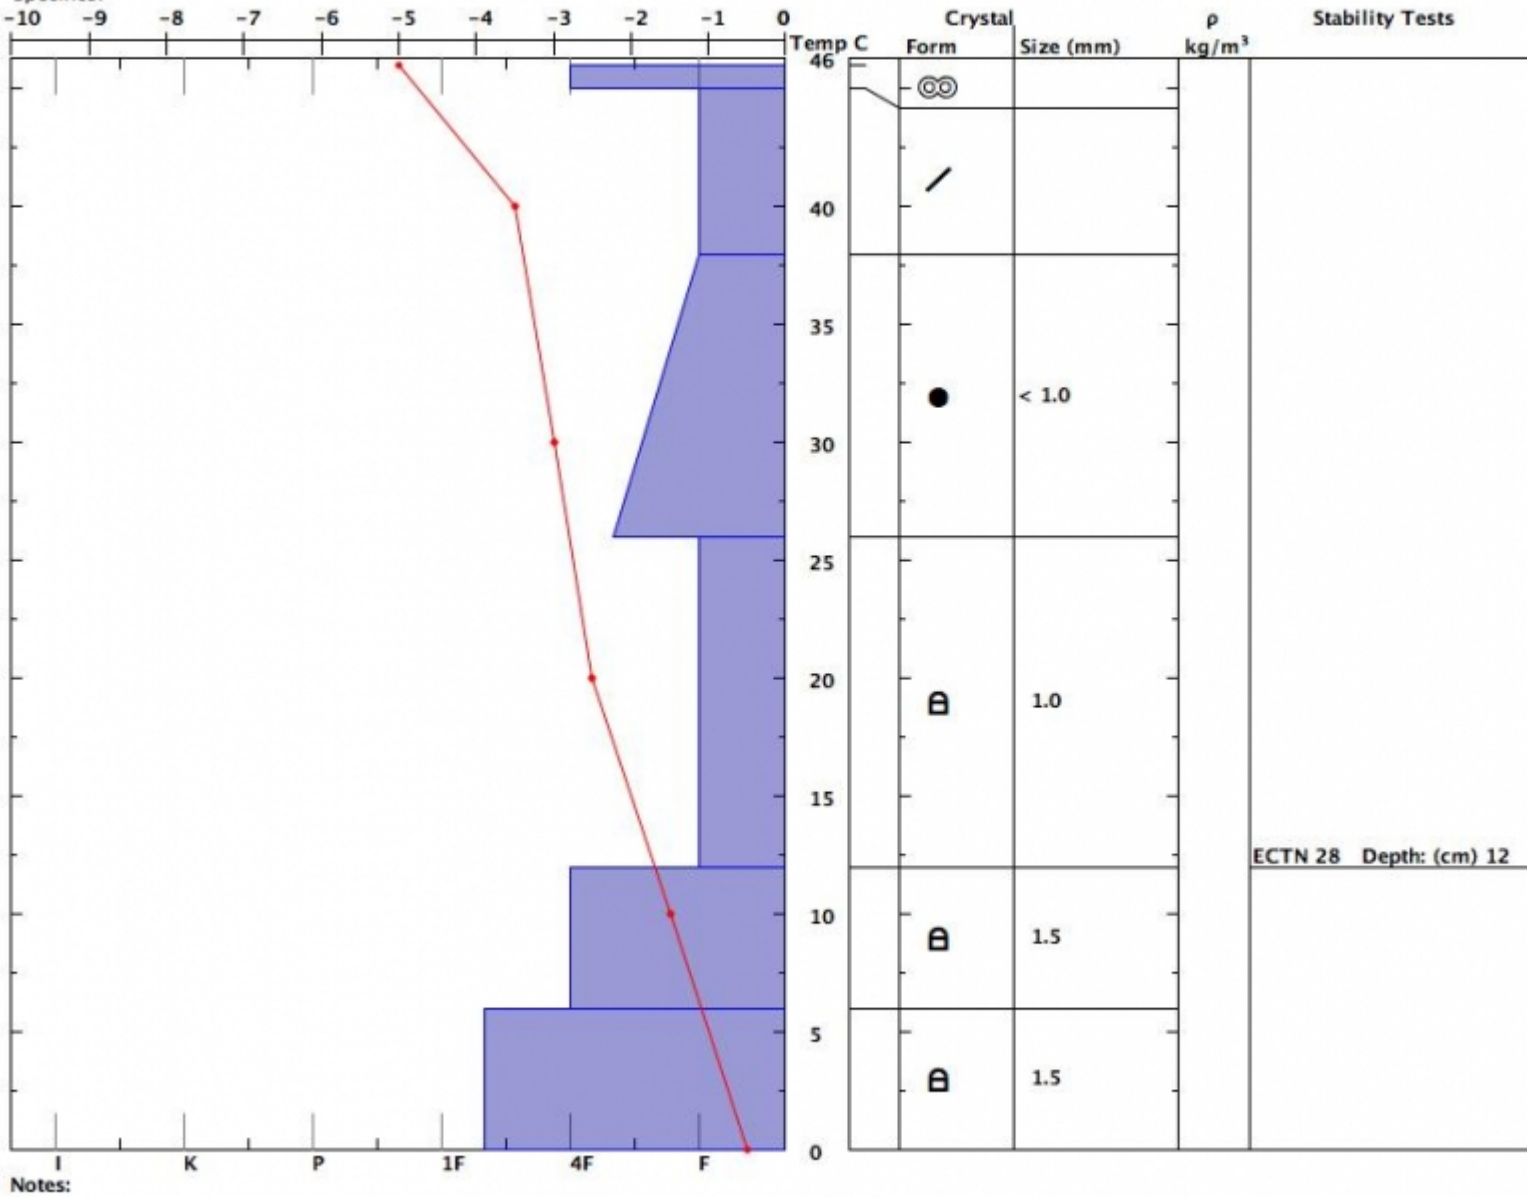

Snow Pit Profile
Middle Basin
Northern Madison, MT
 Elevation (ft) 9300
 Aspect: 85
 Specifics:

Observer: Nat Grainger
 Wed Nov 27 16:00:00 MST 2013
 Co-ord: N W
 Slope: 28
 Wind loading: no

Stability on similar slopes: Good
 Air Temperature: 0.2 C
 Sky Cover: sky < 2/8 covered
 Precipitation: None
 Wind: Calm

PF46 H546
 Stability Test Notes:
 12: Q3 isolated area

Layer note

Advisory Region
 Northern Madison

Forecast link: [GNFAC Avalanche Advisory for Thu Nov 28, 2013](#)
 Northern Madison, 2013-11-28