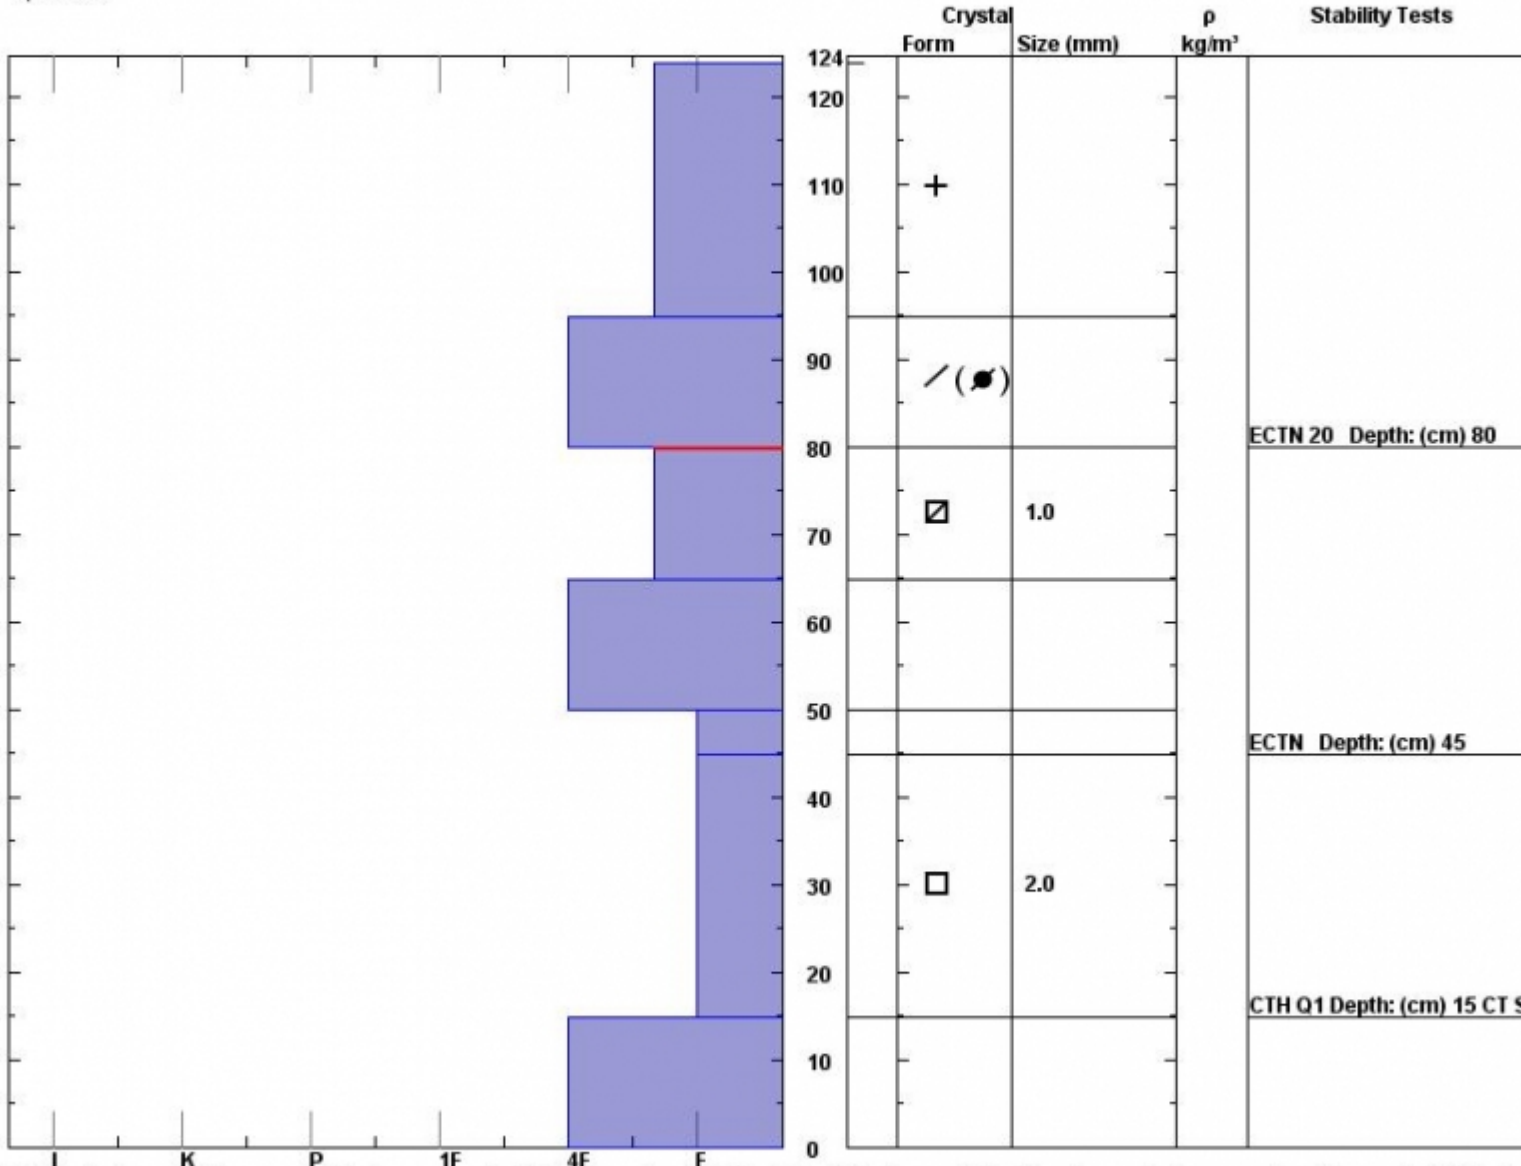

Snow Pit Profile
Yellow Mtn
Madison, MT
 Elevation (ft) **9280**
 Aspect: **60**
 Specifics:

Observer: **Mark Staples**
Thu Jan 26 12:30:00 MST 2012
 Co-ord: **45.29873 N 111.31958 W**
 Slope: **29**
 Wind loading: **no**

Stability on similar slopes: **Fair**
 Air Temperature: **C**
 Sky Cover: **Clear**
 Precipitation:
 Wind:

Stability Test Notes:
 Layer note:
65-80: Pro

Notes: Boot pen. to the ground. Weak snowpack, but lacking structure? load? both? to be unstable. Nearby on similar aspect we triggered a thick wind facets over rocks.