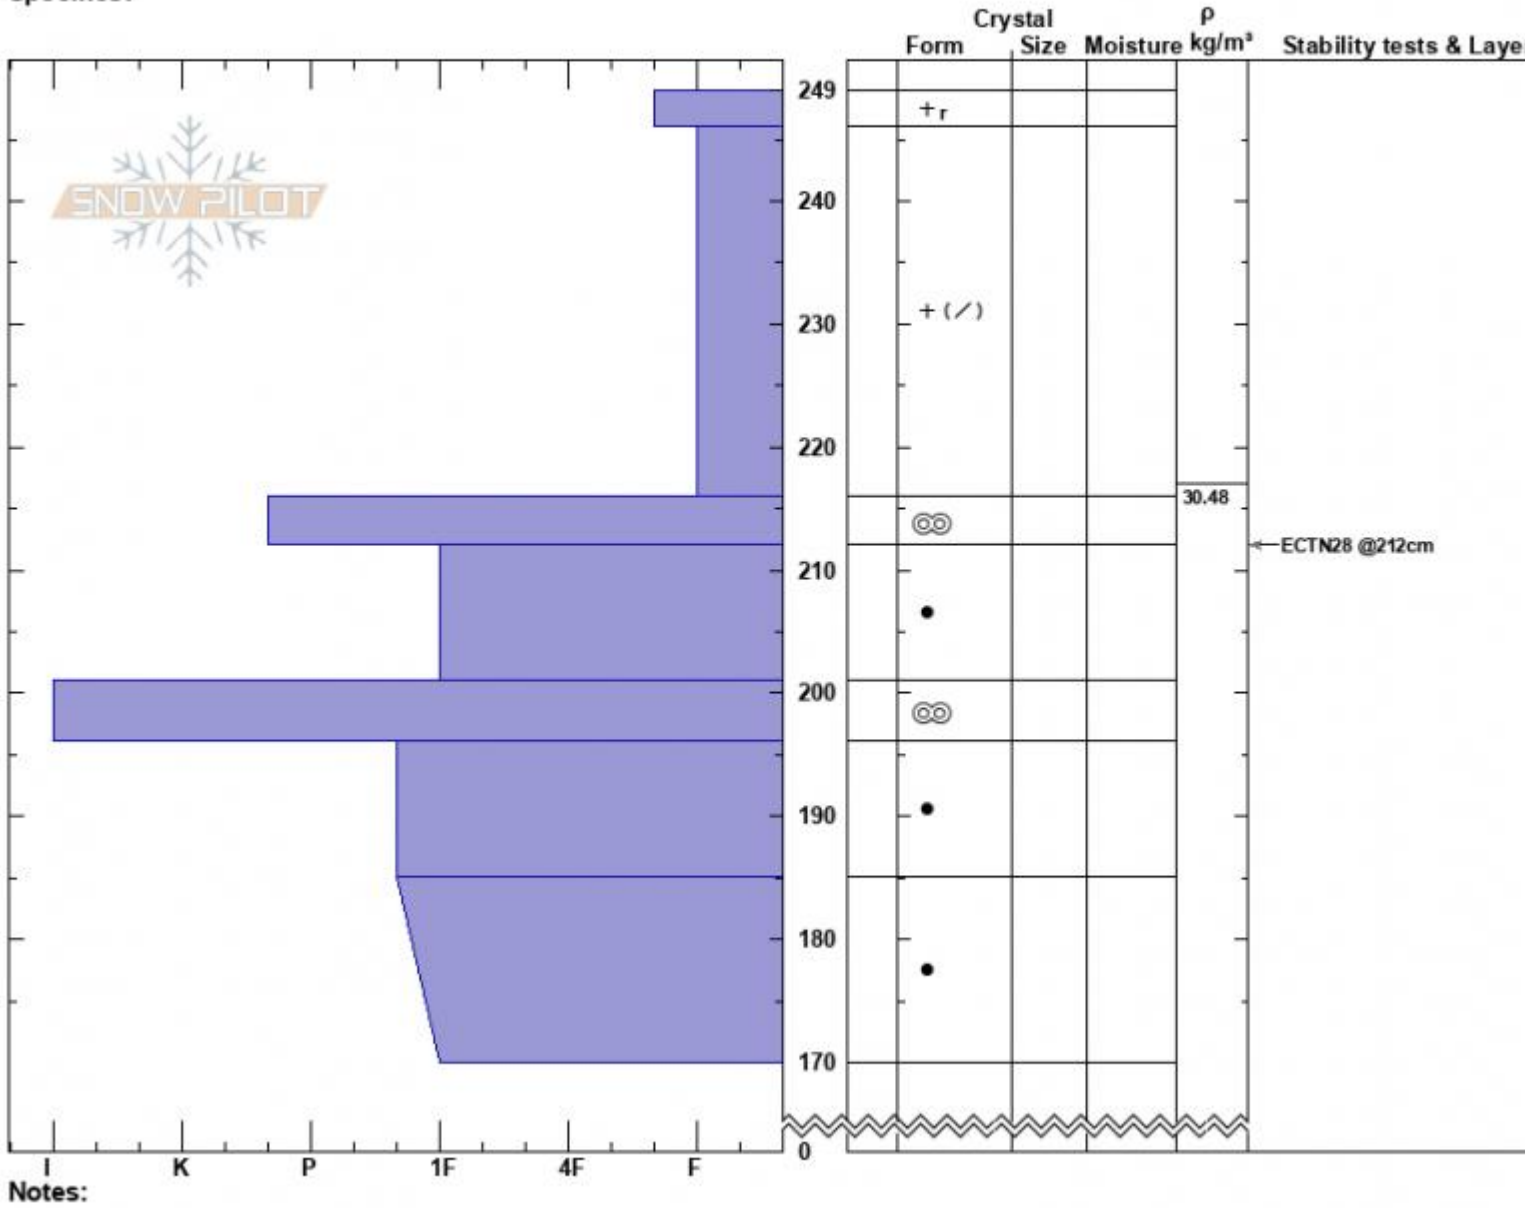

Blackmore E Face
 Gallatin Range-N
 MT
 Elevation: 9830 ft
 Aspect: 80°
 Specifics:

Haylee Darby
 03/30/2025 - 12:45pm
 Co-ord: 45.44595N, -111.00190W
 Slope Angle: 35°
 Wind Loading: no

Stability:
 Air Temperature: -1°C
 Sky Cover: OVC
 Precipitation: S1
 Wind: W Calm

HS:249 Layer Notes:

Advisory Region
 Northern Gallatin
 Longitude
 -111.00W
 Latitude
 45.44N
 Northern Gallatin, 2025-03-30