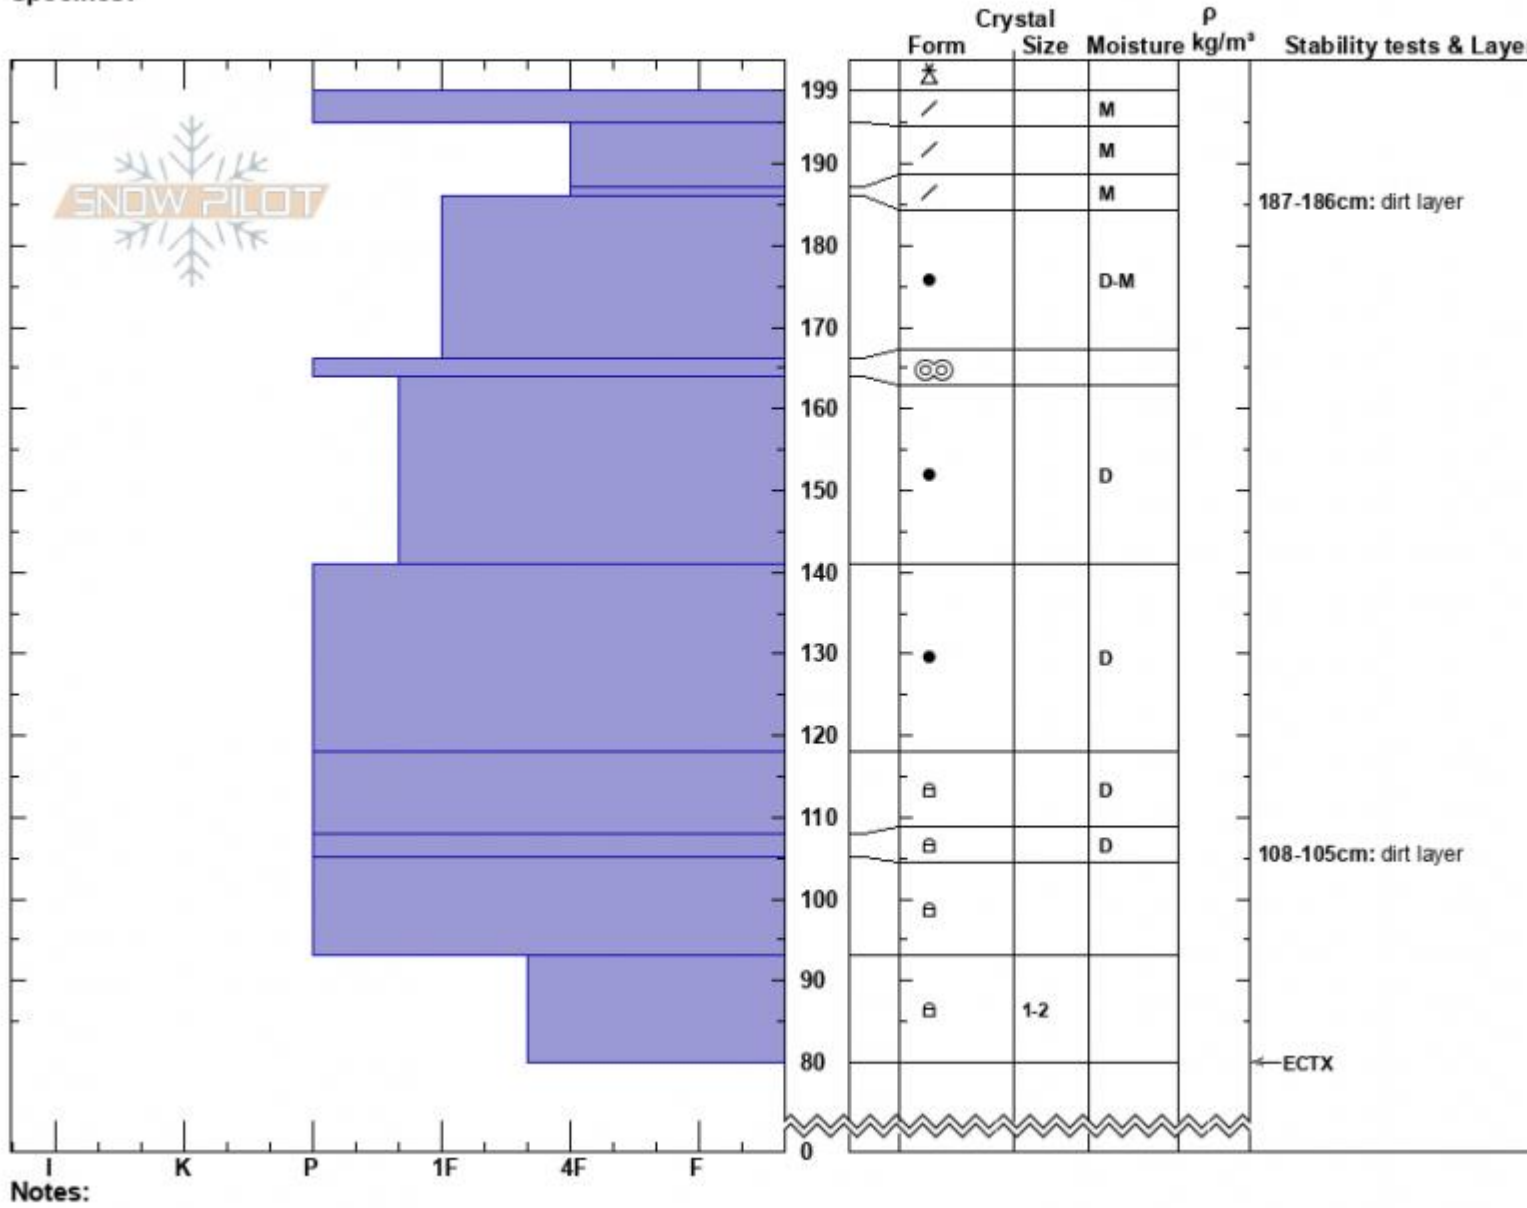

Wilderness Boundary
 Madison Range-S
 MT
 Elevation: 8800 ft
 Aspect: 285°
 Specifics:

Haylee Darby
 03/28/2025 - 1:00pm
 Co-ord: 44.97689N, -111.35927W
 Slope Angle: 17°
 Wind Loading: no

Stability:
 Air Temperature: -1°C
 Sky Cover: SCT
 Precipitation: NO
 Wind: W Calm

HS:199 Layer Notes:
 187-186cm: dirt layer
 108-105cm: dirt layer

Advisory Region
 Southern Madison
 Longitude
 -111.27W

Latitude

45.06N

Southern Madison, 2025-03-28