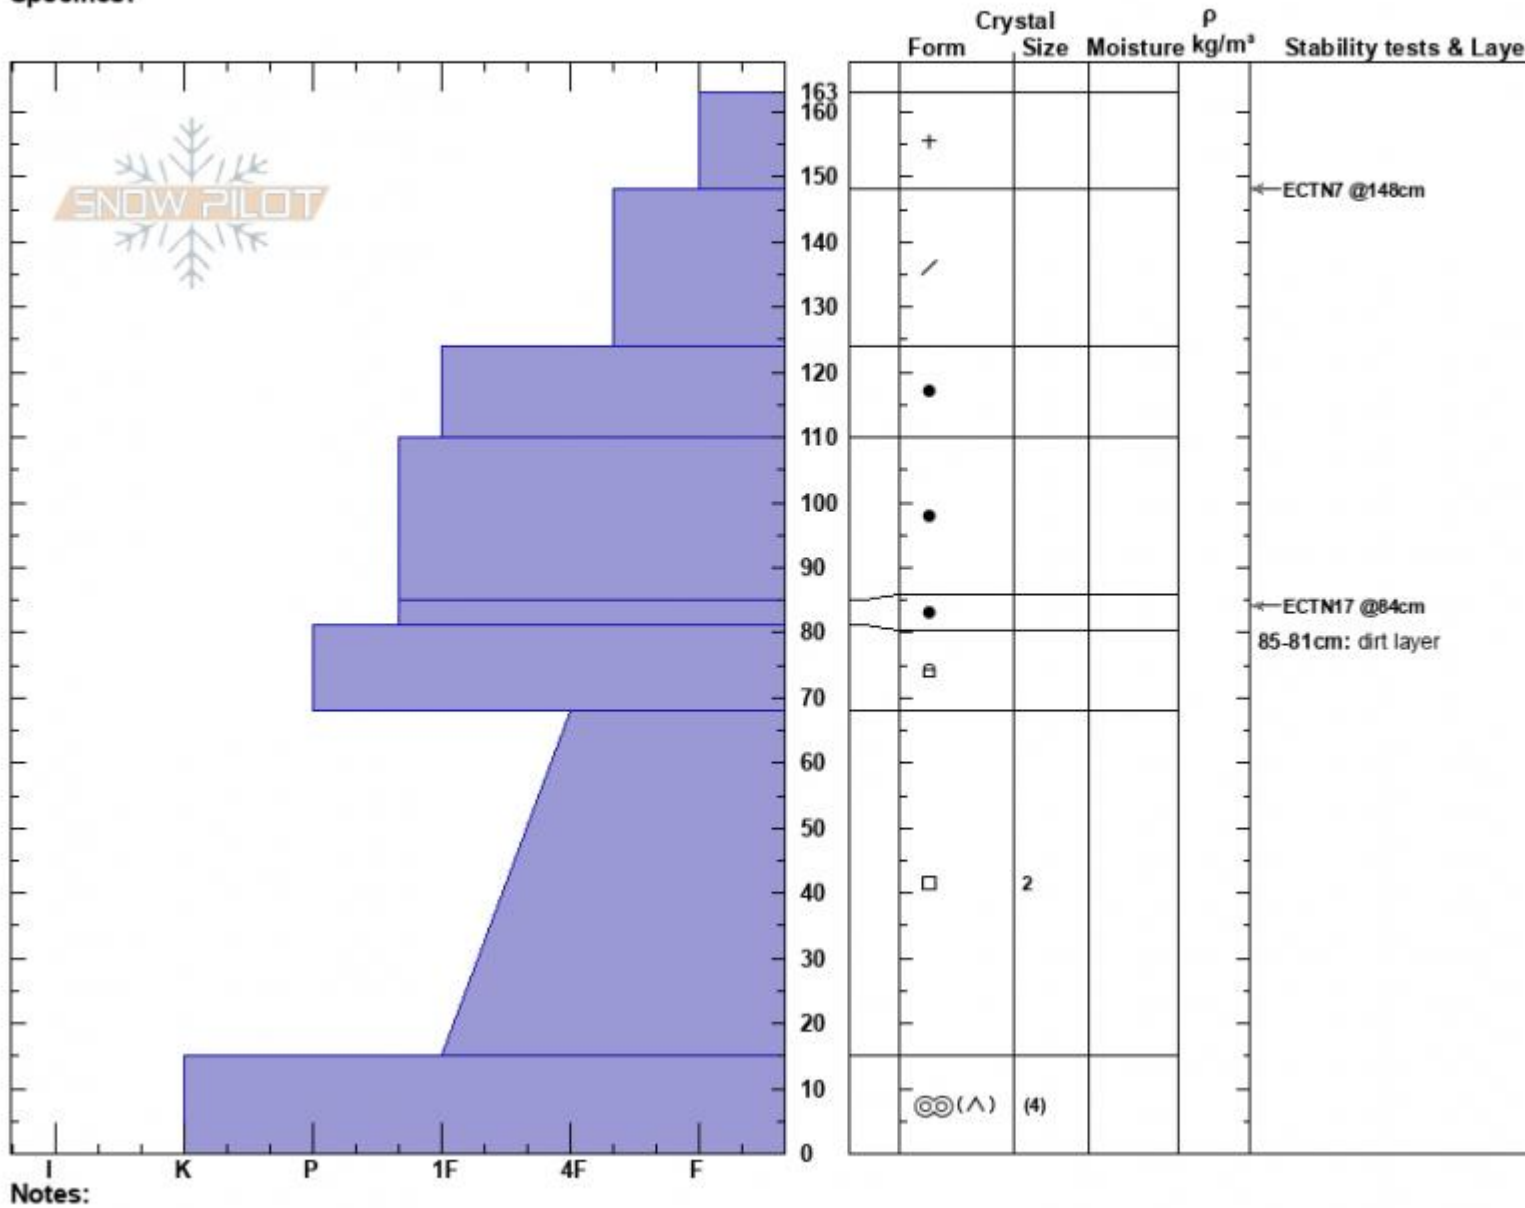

Hebgen Lake
 Lionhead Range
 MT
 Elevation: 8944 ft
 Aspect: 63°
 Specifics:

Haylee Darby
 03/20/2025 - 12:30pm
 Co-ord: 44.84126N, -111.34181W
 Slope Angle: 27°
 Wind Loading: no

Stability:
 Air Temperature: -2°C
 Sky Cover: OVC
 Precipitation: S-1
 Wind: W Light Breeze

HS:163 Layer Notes:
 85-81cm: dirt layer

Advisory Region
 Lionhead Range
 Longitude
 -111.34W
 Latitude
 44.84N
 Lionhead Range, 2025-03-20