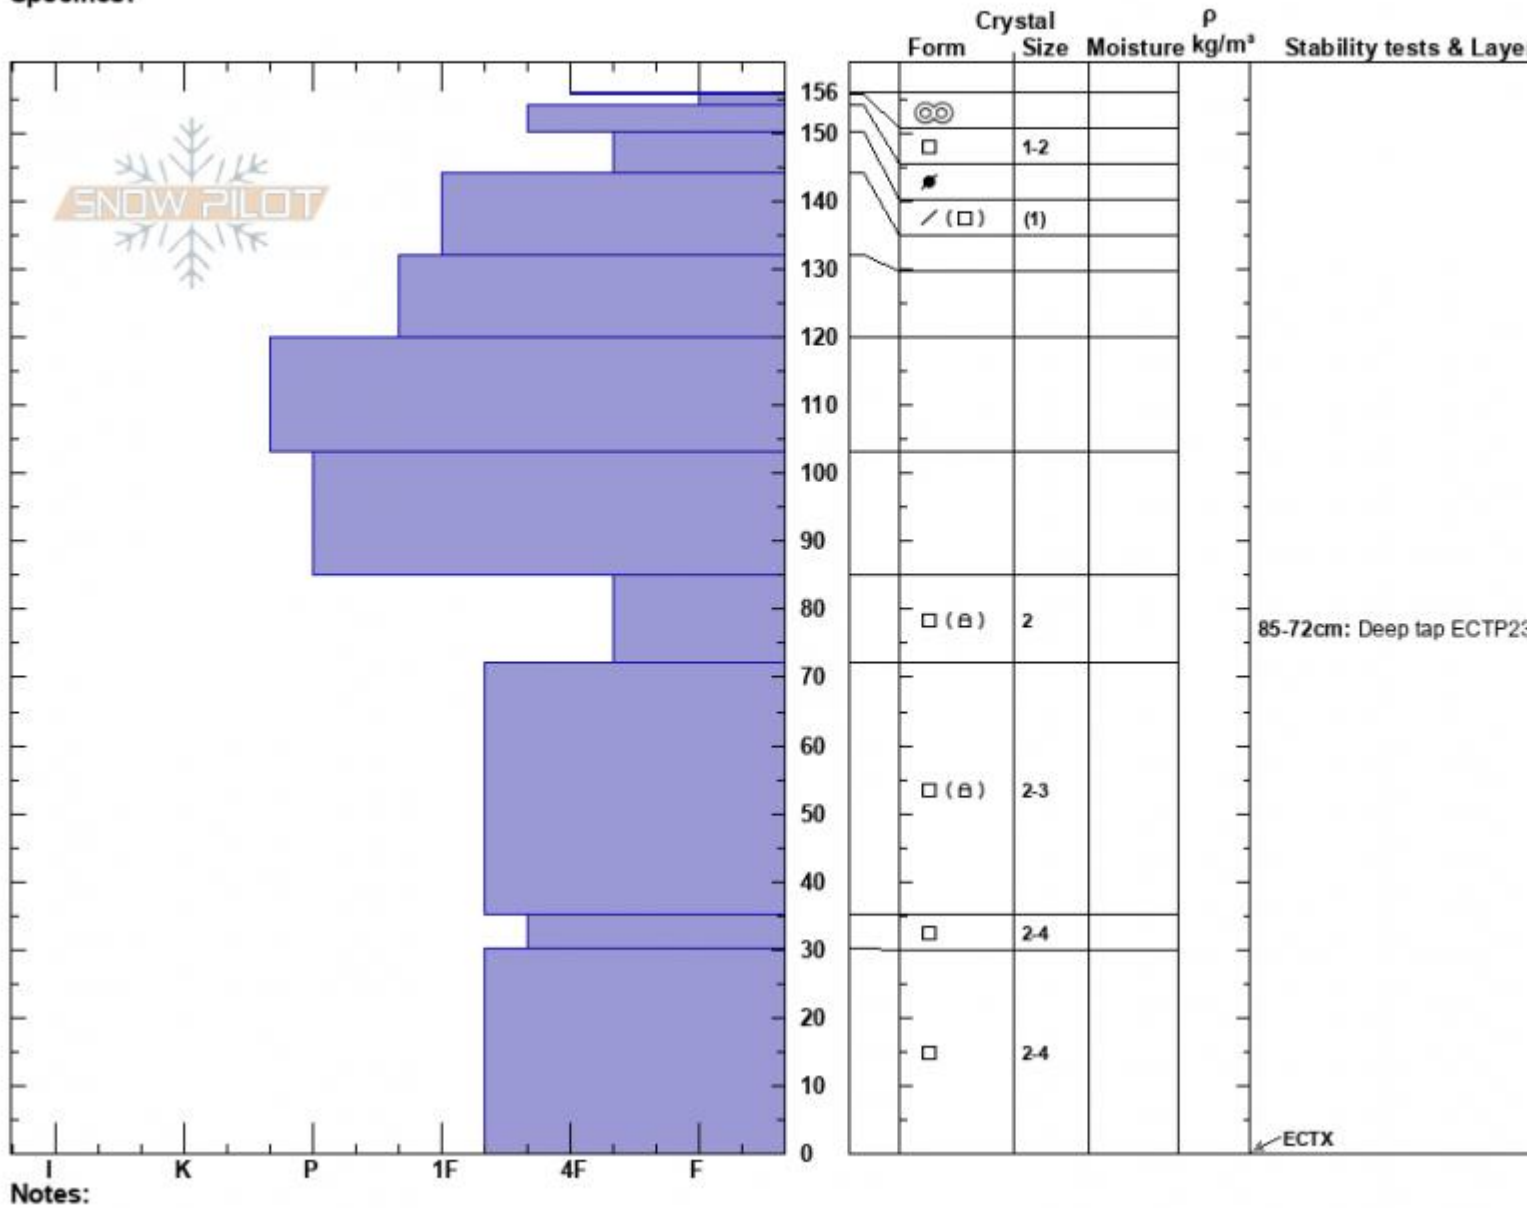

Airplane Bowl
 Lionhead Range
 MT
 Elevation: 9329 ft
 Aspect: 55°
 Specifics:

Alex Marienthal
 03/09/2025 - 11:30am
 Co-ord: 44.72297N, -111.32240W
 Slope Angle: 33°
 Wind Loading: previous

Stability: Fair
 Air Temperature:
 Sky Cover: CLR
 Precipitation: NO
 Wind: W Light Breeze

HS:156
 PF:25
 Layer Notes:
 85-72cm: Deep tap ECTP23 @ 85
 85-72cm: Problematic layer

Advisory Region
 Lionhead Range
 Longitude
 -111.32W
 Latitude
 44.73N
 Lionhead Range, 2025-03-10