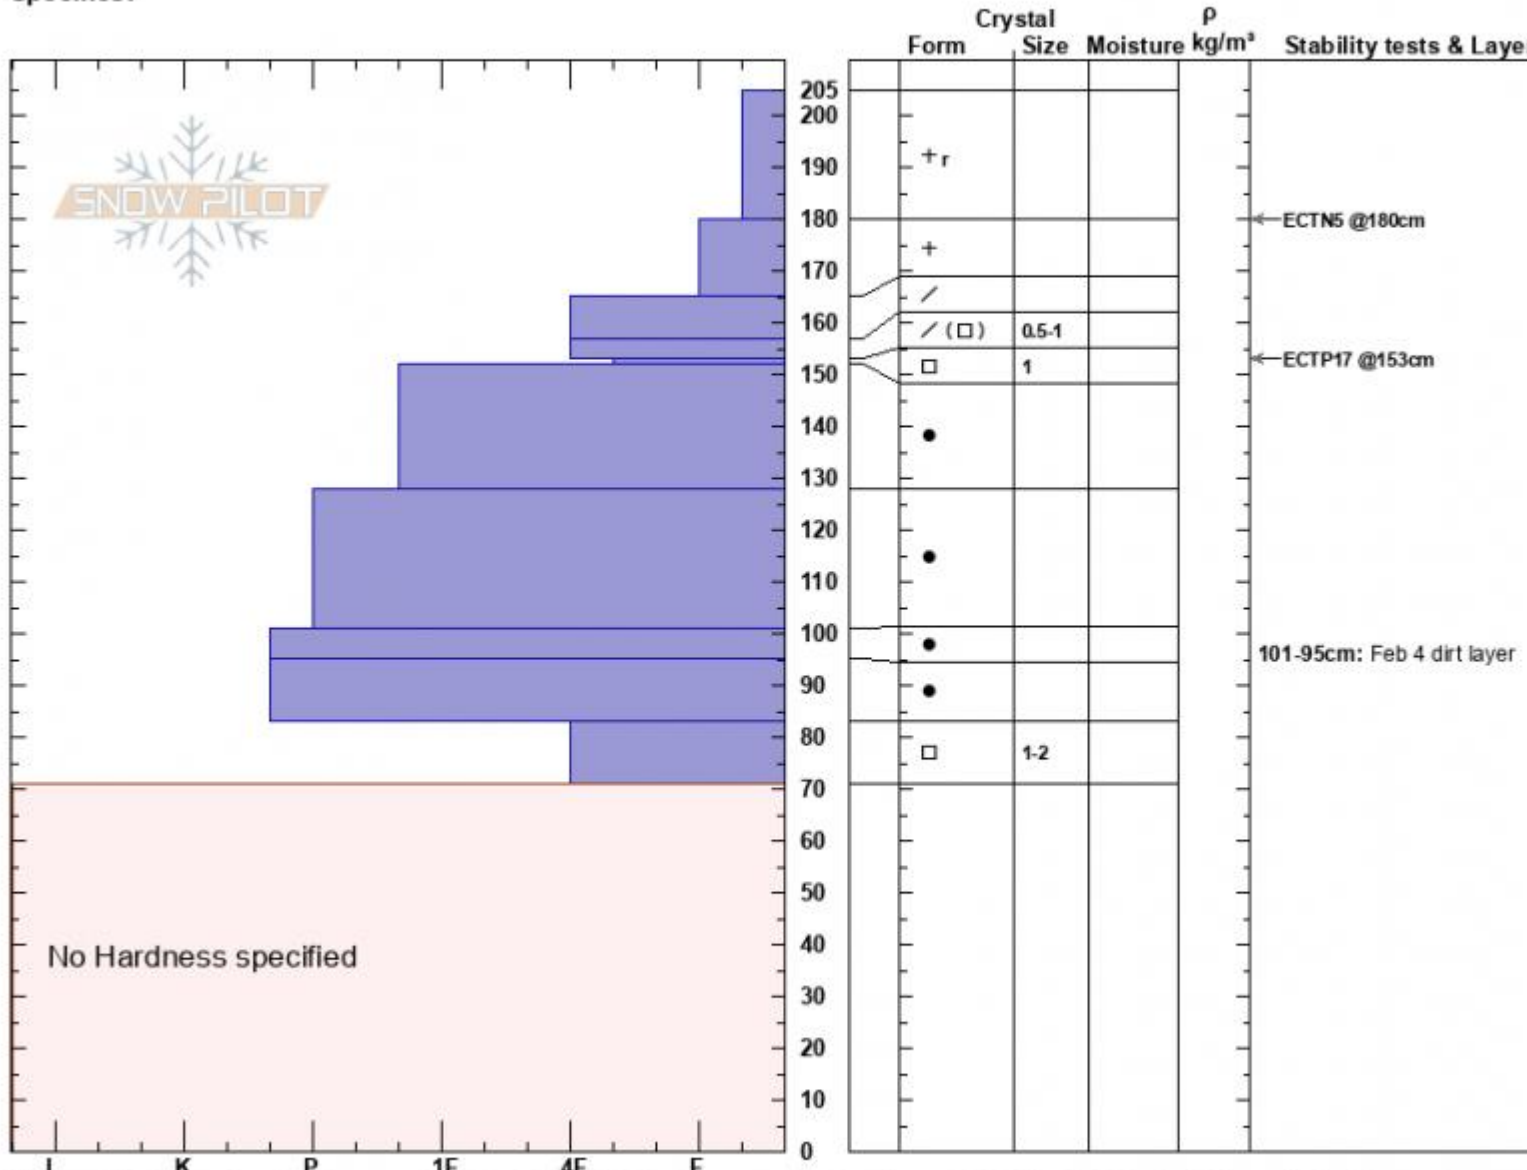

Tepee Basin
 Madison Range-S
 MT
 Elevation: 8856 ft
 Aspect: 70°
 Specifics:

Alex Marienthal
 03/16/2025 - 11:55am
 Co-ord: 44.89855N, -111.18493W
 Slope Angle: 21°
 Wind Loading: no

Stability: Poor
 Air Temperature: -5°C
 Sky Cover: OVC
 Precipitation: S2
 Wind: SW Moderate

HS:205
 PF:65
 Layer Notes:
 153-152cm: Problematic layer
 101-95cm: Feb 4 dirt layer

Notes: We dug two other pits. One on a SE facing slope at 9000' and one on a N facing slope at 9200'. The SE pit had a thick crust below the recent snow, the new snow and below the crust. The north facing pit had ECTP6 in the middle of 70cm of storm snow, and ECTP22 below the storm snow on sma

Advisory Region
 Southern Madison
 Longitude
 -111.19W
 Latitude
 44.90N
 Southern Madison, 2025-03-17