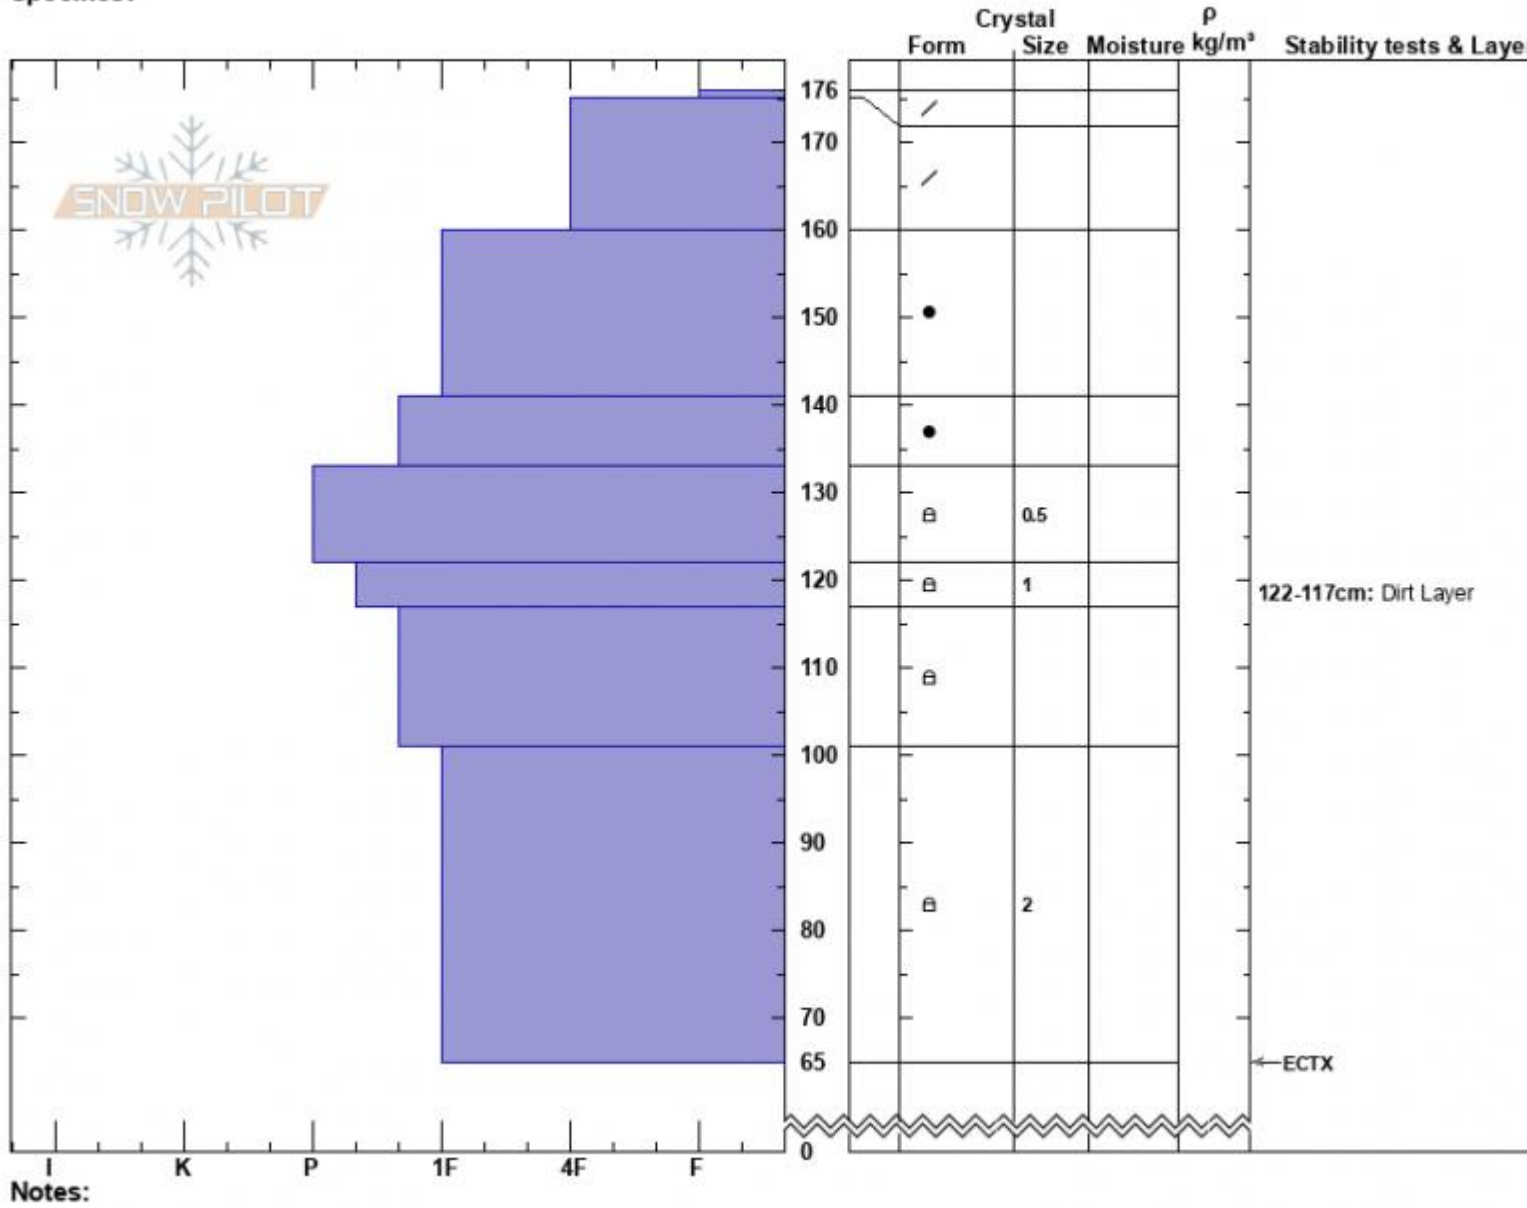

Spanky's
 Madison Range-N
 MT
 Elevation: 9100 ft
 Aspect: 90°
 Specifics:

Haylee Darby
 02/27/2025 - 12:00pm
 Co-ord: 45.32158N, -111.38049W
 Slope Angle: 25°
 Wind Loading:

Stability:
 Air Temperature:
 Sky Cover: CLR
 Precipitation: NO
 Wind: W Calm

HS:176 **Layer Notes:**
 122-117cm: Dirt Layer

Notes:
 Advisory Region
 Northern Madison
 Longitude
 -111.39W
 Latitude
 45.34N
 Northern Madison, 2025-02-27