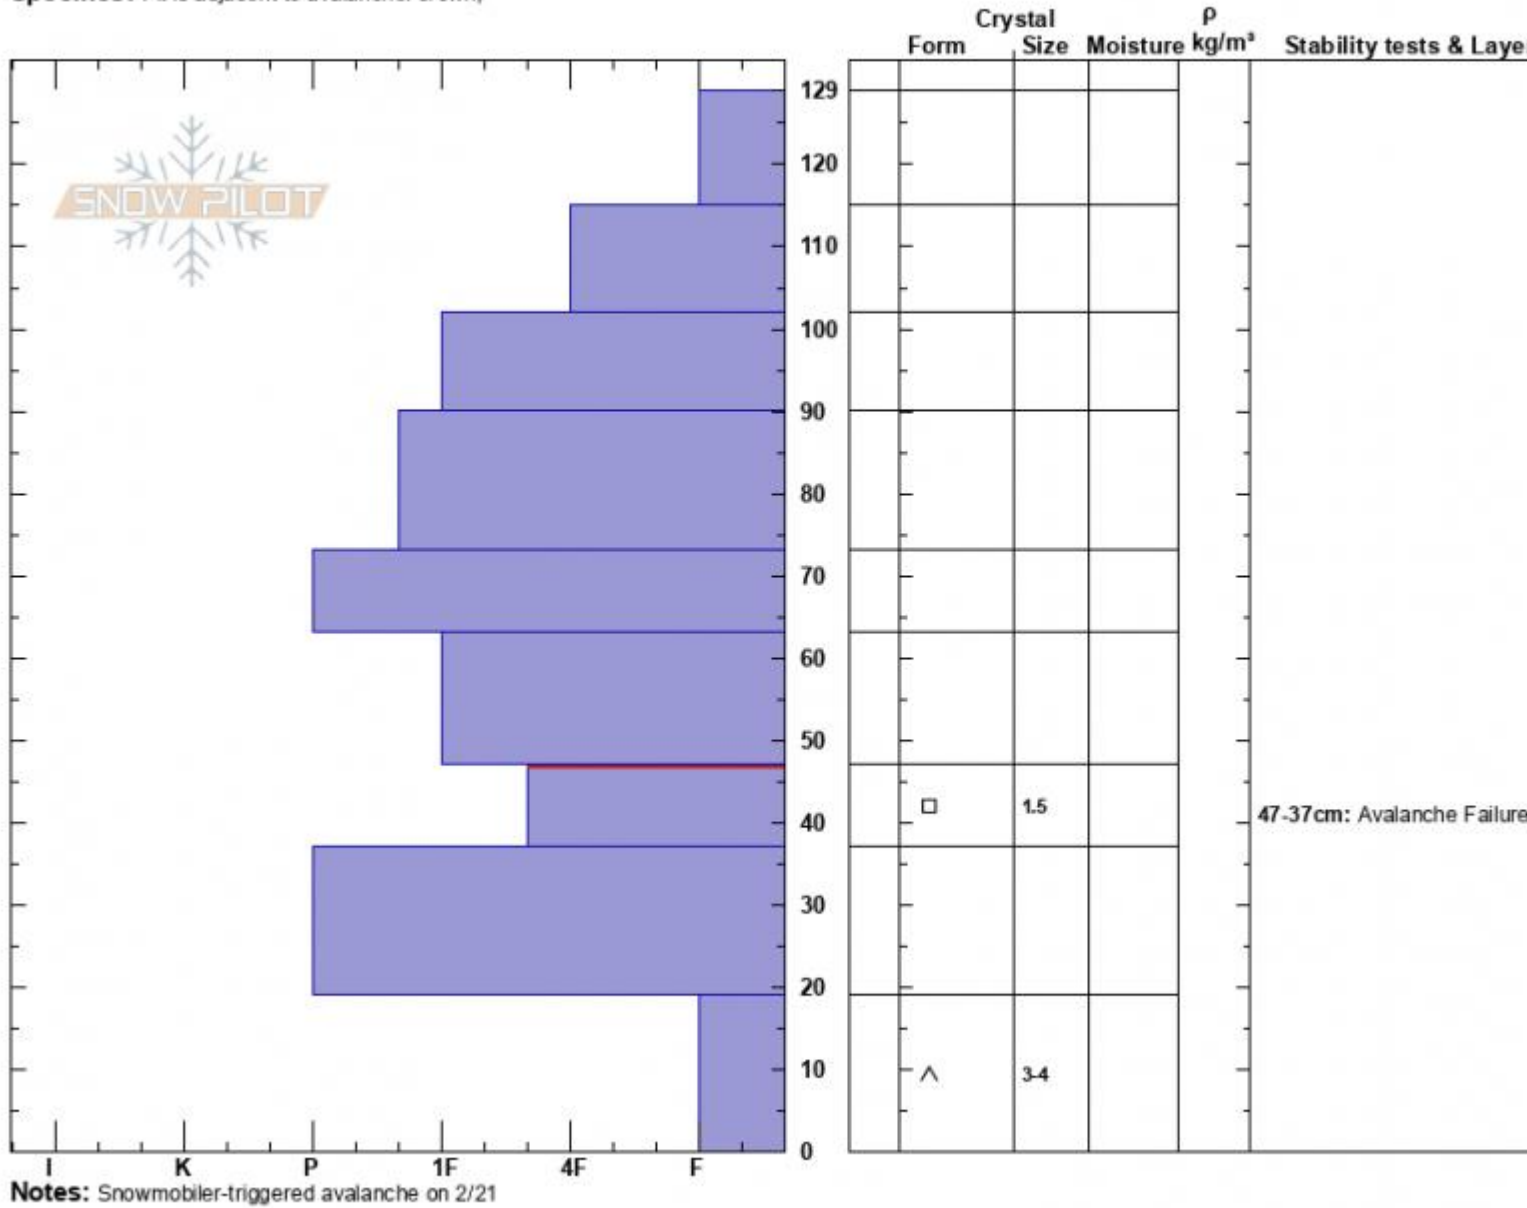

Teepee Basin Avalanche Dave Zinn  
 Madison Range-S 02/23/2025 - 11:30am  
 MT Co-ord: 44.90808N, -111.19182W  
 Elevation: 9300 ft Slope Angle: 38°  
 Aspect: 60° Wind Loading: no  
 Specifics: Pit is adjacent to avalanche: crown;

Stability: Fair  
 Air Temperature:  
 Sky Cover: OVC  
 Precipitation: S-1  
 Wind: Calm

HS:129 Layer Notes:  
 PF:75 47-37cm: Avalanche Failure  
 47-37cm: Problematic layer

Advisory Region  
 Southern Madison  
 Longitude  
 -111.19W  
 Latitude  
 44.90N  
 Southern Madison, 2025-02-23