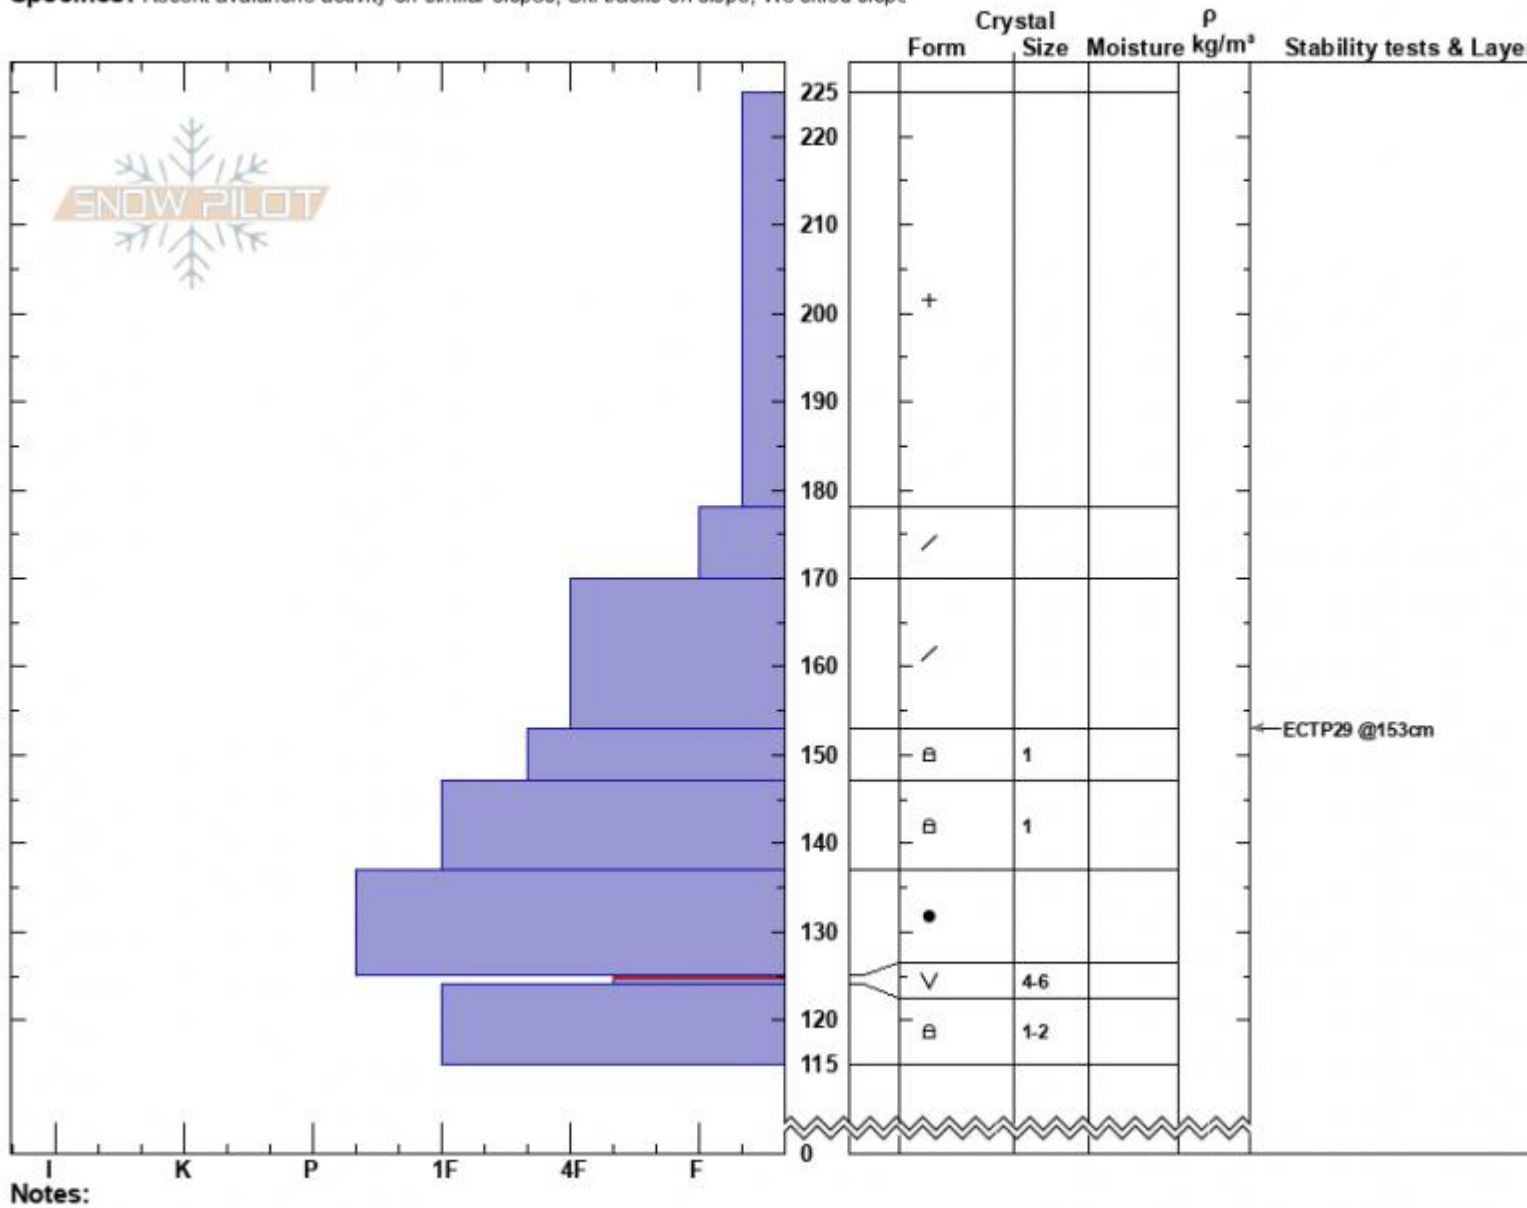

Bear Spankys
 Madison Range-N
 MT
 Elevation: 9150 ft
 Aspect: 80°

Dave Zinn
 02/16/2025 - 12:30pm
 Co-ord: 45.32419N, -111.38117W
 Slope Angle: 22°
 Wind Loading: no

Stability: Good
 Air Temperature:
 Sky Cover: OVC
 Precipitation: S1
 Wind: Calm

HS:225
 PF:75
 Layer Notes:
 125-124cm: Problematic layer

Specifics: Recent avalanche activity on similar slopes; Ski tracks on slope; We skied slope

Advisory Region
 Northern Madison
 Longitude
 -111.38W
 Latitude
 45.35N
 Northern Madison, 2025-02-16