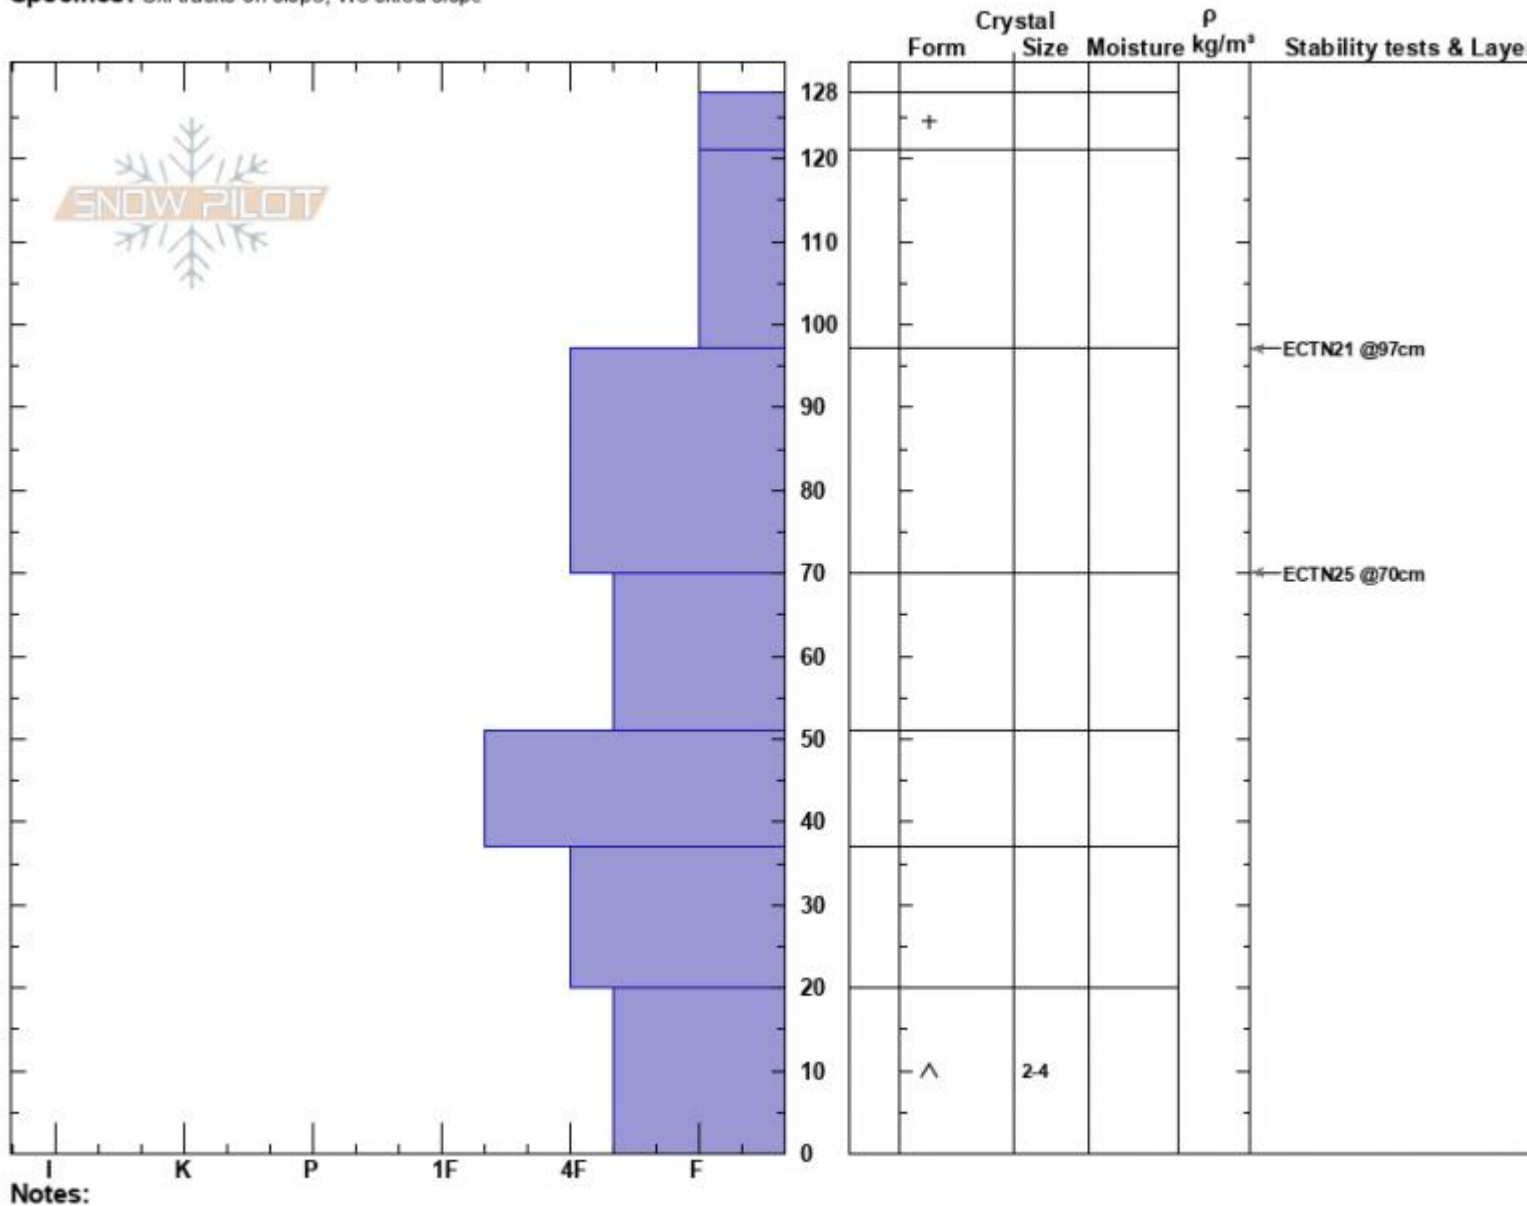

Bacon Rind
 Madison Range-S
 MT
 Elevation: 8800 ft
 Aspect: 110°
 Specifics: Ski tracks on slope; We skied slope

Ian Hoyer
 02/19/2025 - 12:00pm
 Co-ord: 44.95961N, -111.09928W
 Slope Angle: 24°
 Wind Loading: no

Stability: Good
 Air Temperature:
 Sky Cover: OVC
 Precipitation: NO
 Wind: Calm

HS:128 Layer Notes:
 20-0cm: Problematic layer

Advisory Region
 Southern Madison
 Longitude
 -111.10W
 Latitude
 44.96N
 Southern Madison, 2025-02-19