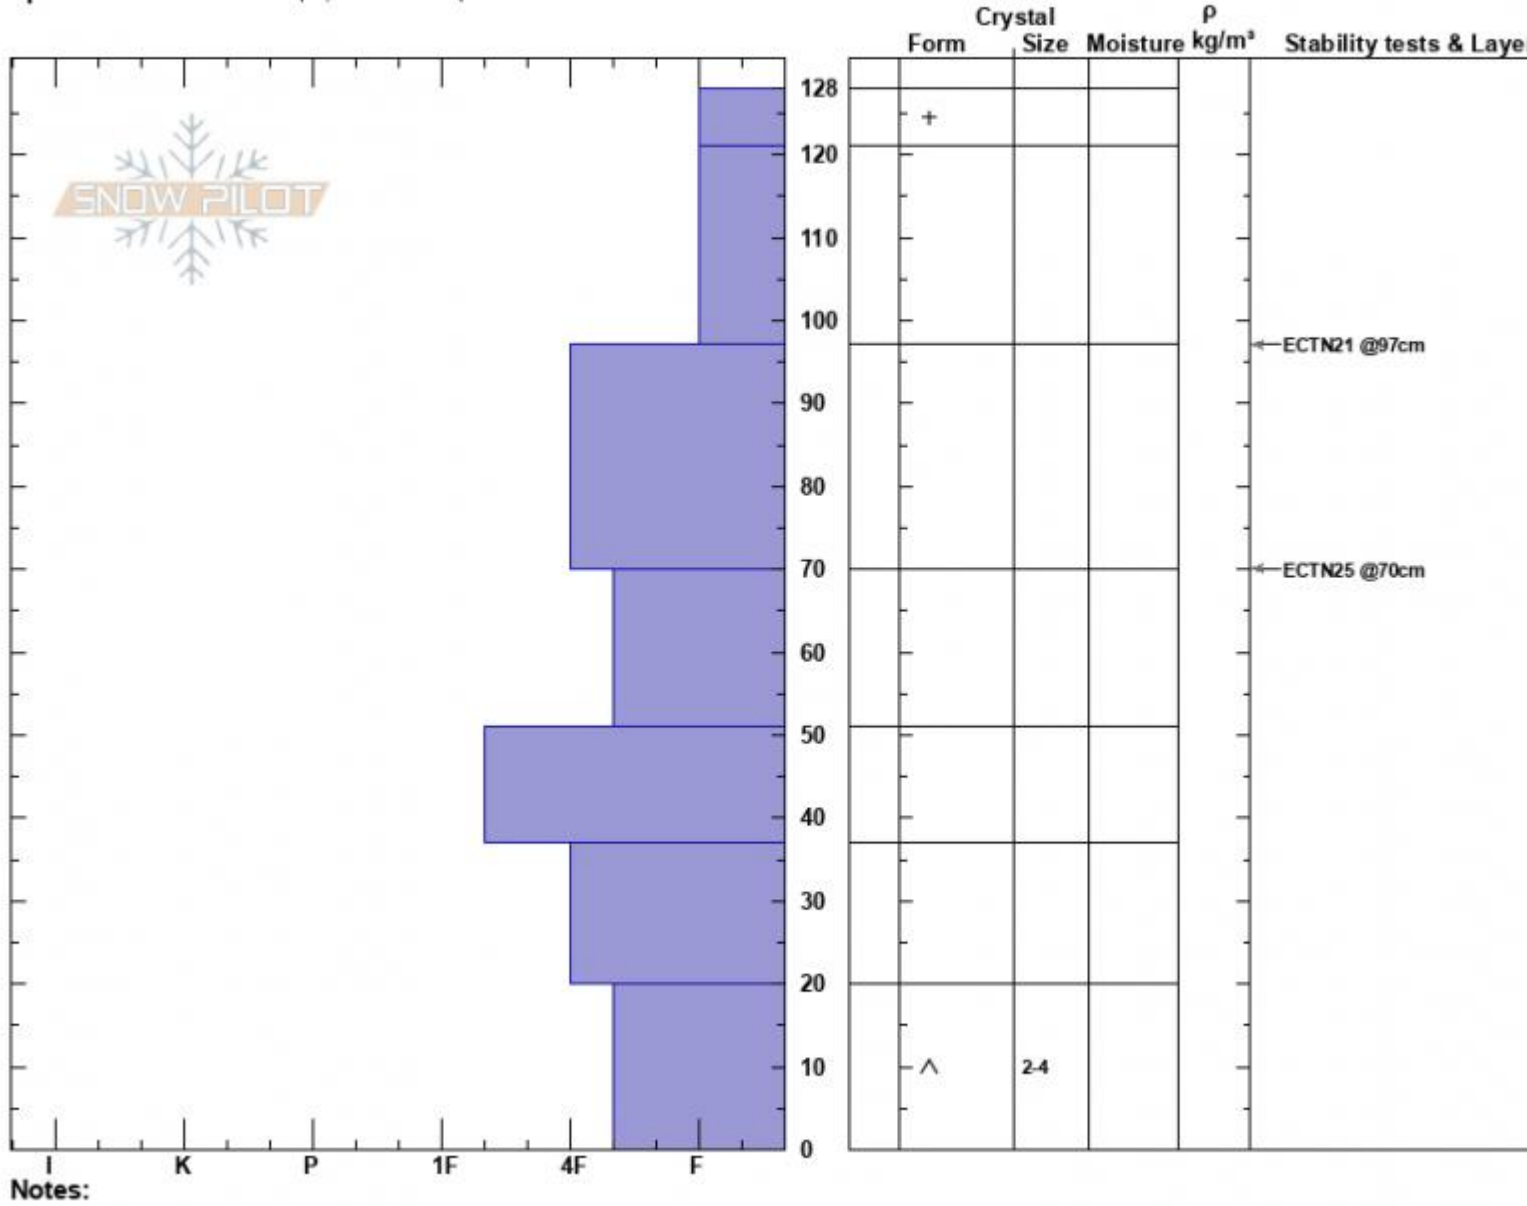

Bacon Rind  
 Madison Range-S  
 MT  
 Elevation: 8800 ft  
 Aspect: 110°  
 Specifics: Ski tracks on slope; We skied slope

Ian Hoyer  
 02/19/2025 - 12:00pm  
 Co-ord: 44.95961N, -111.09928W  
 Slope Angle: 24°  
 Wind Loading: no

Stability: Good  
 Air Temperature:  
 Sky Cover: OVC  
 Precipitation: NO  
 Wind: Calm

HS:128    **Layer Notes:**  
 20-0cm: Problematic layer

Advisory Region  
 Southern Madison  
 Longitude  
 -111.10W  
 Latitude  
 44.96N  
 Southern Madison, 2025-02-19