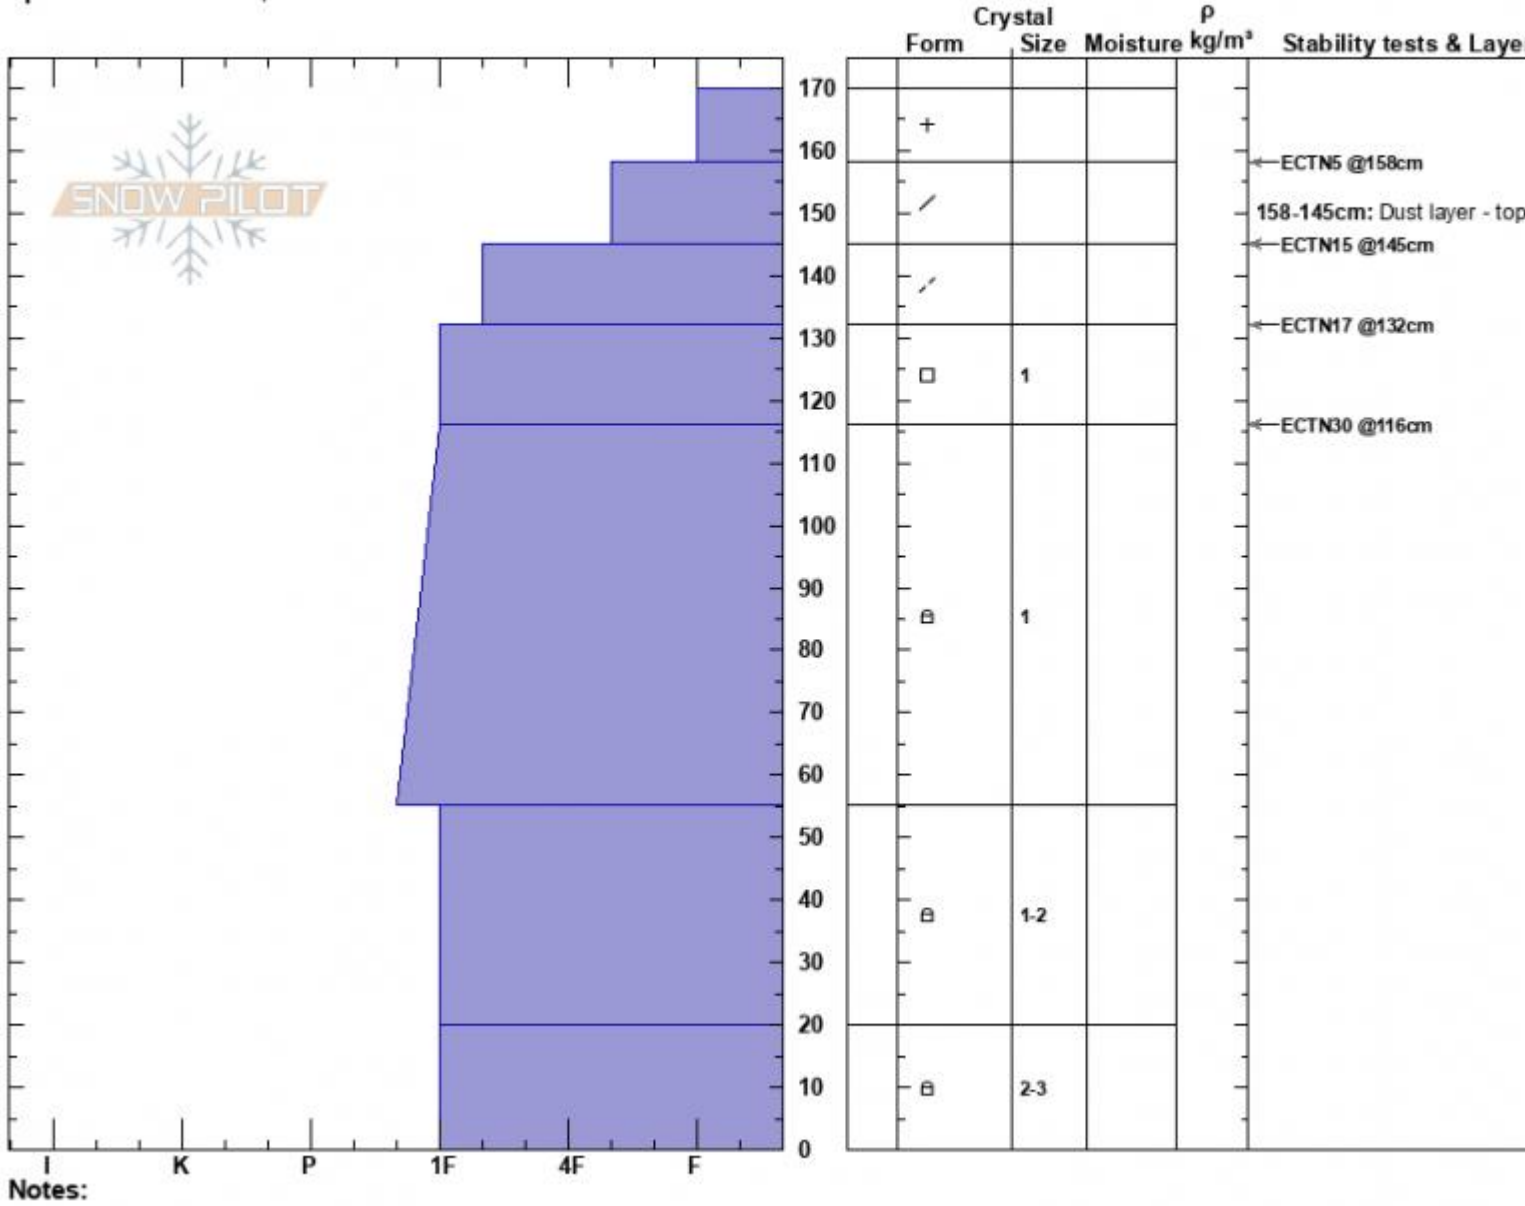

Blackmore Lowest Pitch
 Gallatin Range-N
 MT
 Elevation: 8550 ft
 Aspect: 20°
 Specifics: We skied slope

Dave Zinn
 02/06/2025 - 11:00am
 Co-ord: 45.44694N, -110.98863W
 Slope Angle: 20°
 Wind Loading: no

Stability: Good
 Air Temperature:
 Sky Cover: OVC
 Precipitation: NO
 Wind: W Moderate

HS:170 Layer Notes:
 PF:25 158-145cm: Dust layer - top of lay

Notes:
 Advisory Region
 Northern Gallatin
 Longitude
 -111.00W
 Latitude
 45.44N
 Northern Gallatin, 2025-02-06