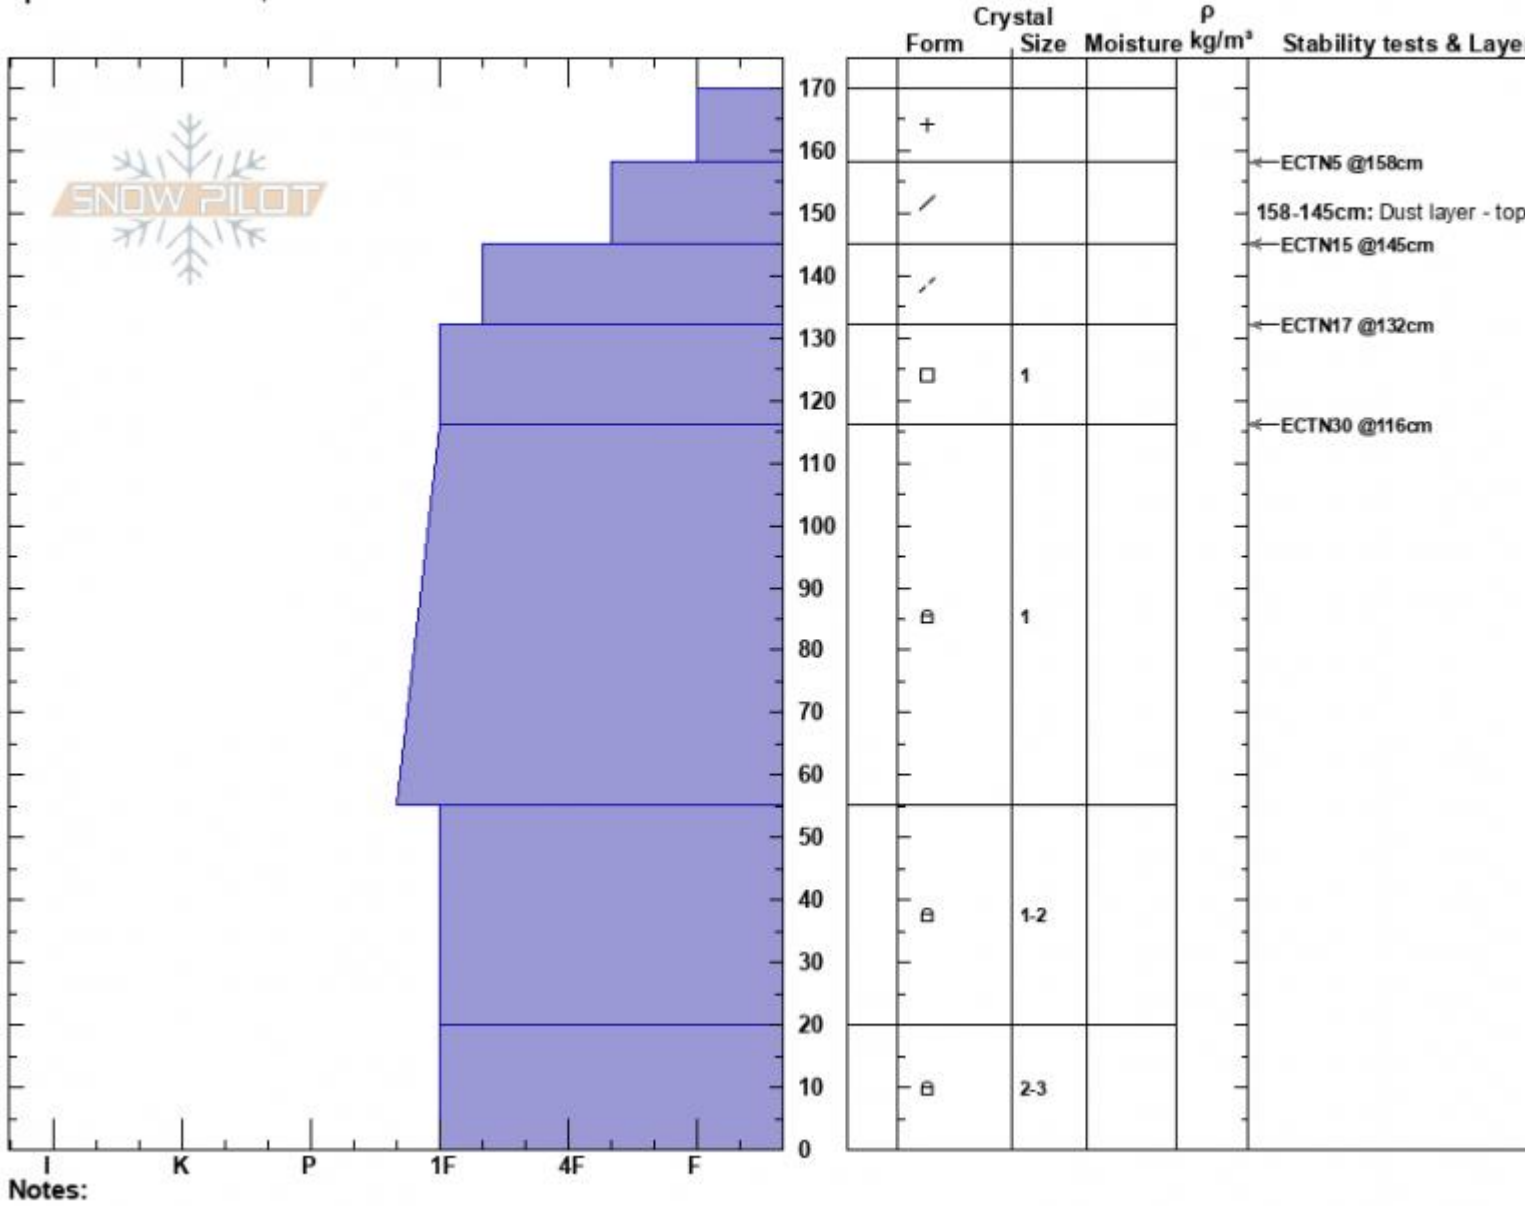

Blackmore Lowest Pitch  
 Gallatin Range-N  
 MT  
 Elevation: 8550 ft  
 Aspect: 20°  
 Specifics: We skied slope

Dave Zinn  
 02/06/2025 - 11:00am  
 Co-ord: 45.44694N, -110.98863W  
 Slope Angle: 20°  
 Wind Loading: no

Stability: Good  
 Air Temperature:  
 Sky Cover: OVC  
 Precipitation: NO  
 Wind: W Moderate

HS:170 Layer Notes:  
 PF:25 158-145cm: Dust layer - top of lay

Notes:  
 Advisory Region  
 Northern Gallatin  
 Longitude  
 -111.00W  
 Latitude  
 45.44N  
 Northern Gallatin, 2025-02-06