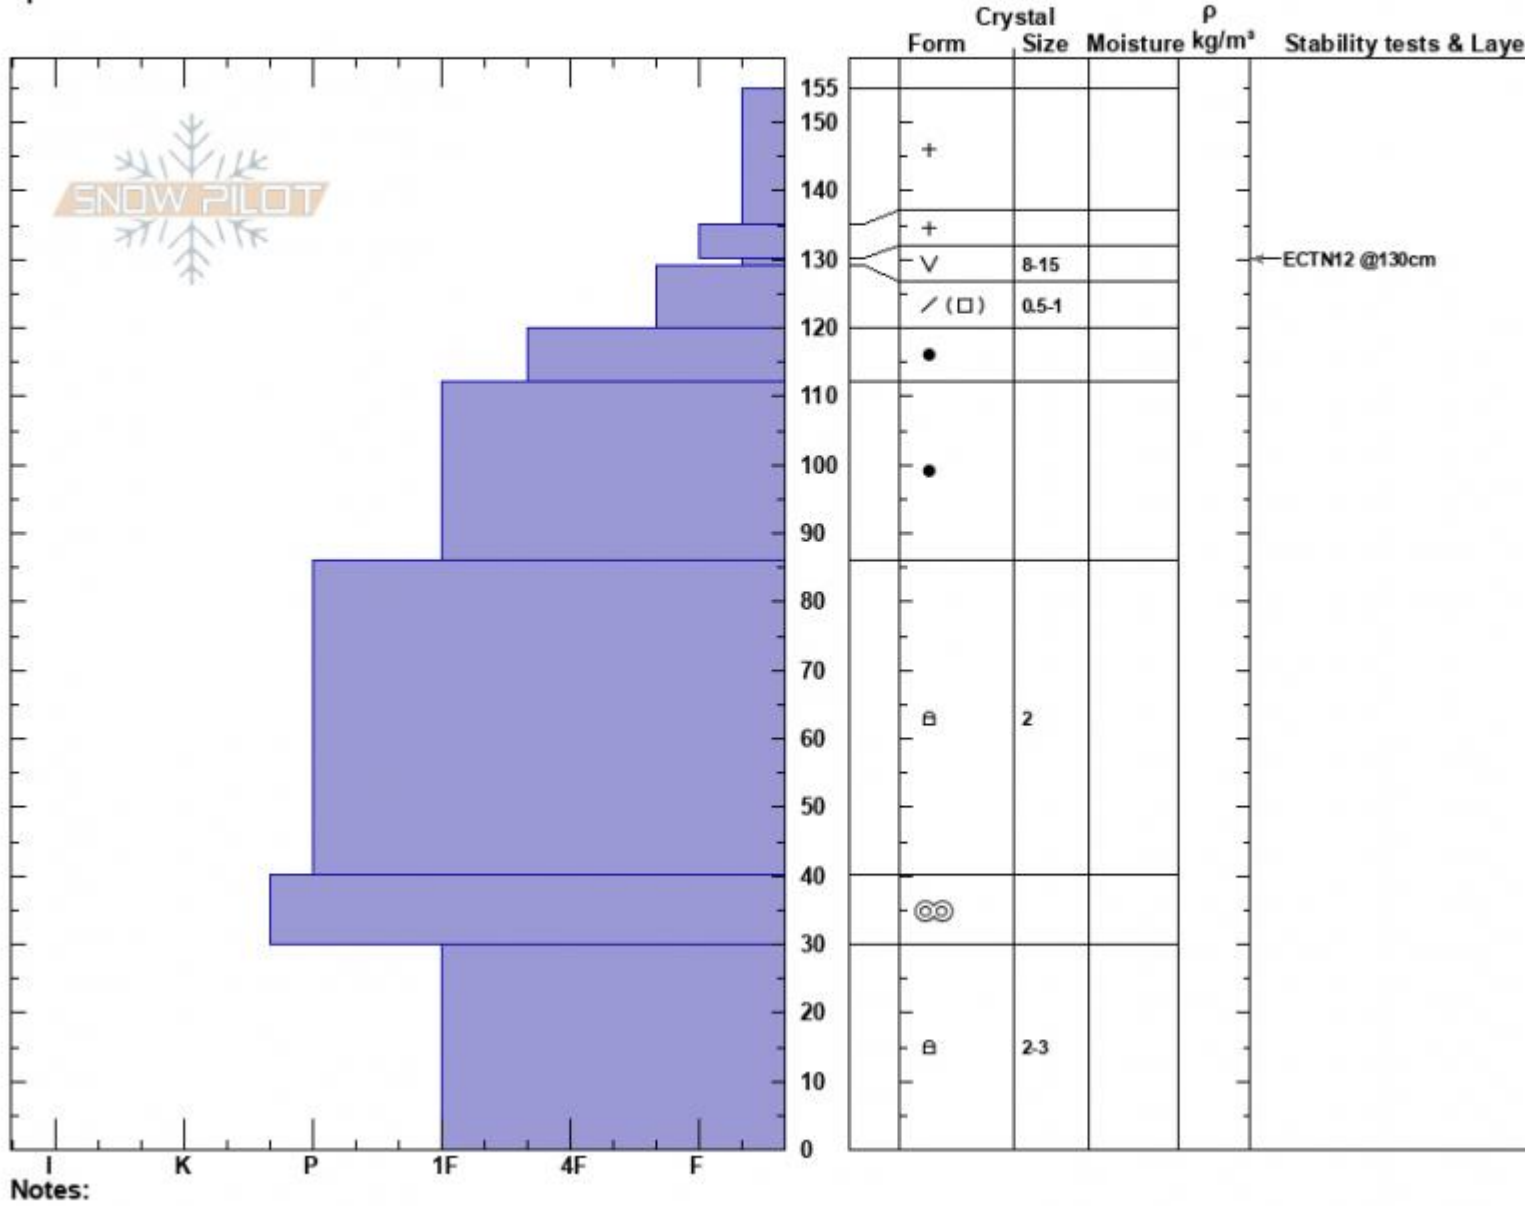

Bear Crk
 Madison Range-N
 MT
 Elevation: 9398 ft
 Aspect: 90°
 Specifics:

Alex Marienthal
 01/24/2025 - 1:00pm
 Co-ord: 45.18480N, -111.46670W
 Slope Angle: 12°
 Wind Loading:

Stability:
 Air Temperature:
 Sky Cover: OVC
 Precipitation: S1
 Wind: Calm

HS:155 **Layer Notes:**
 130-129cm:Problematic layer

Notes:
 Advisory Region
 Northern Madison
 Longitude
 -111.38W
 Latitude
 45.17N
 Northern Madison, 2025-01-24