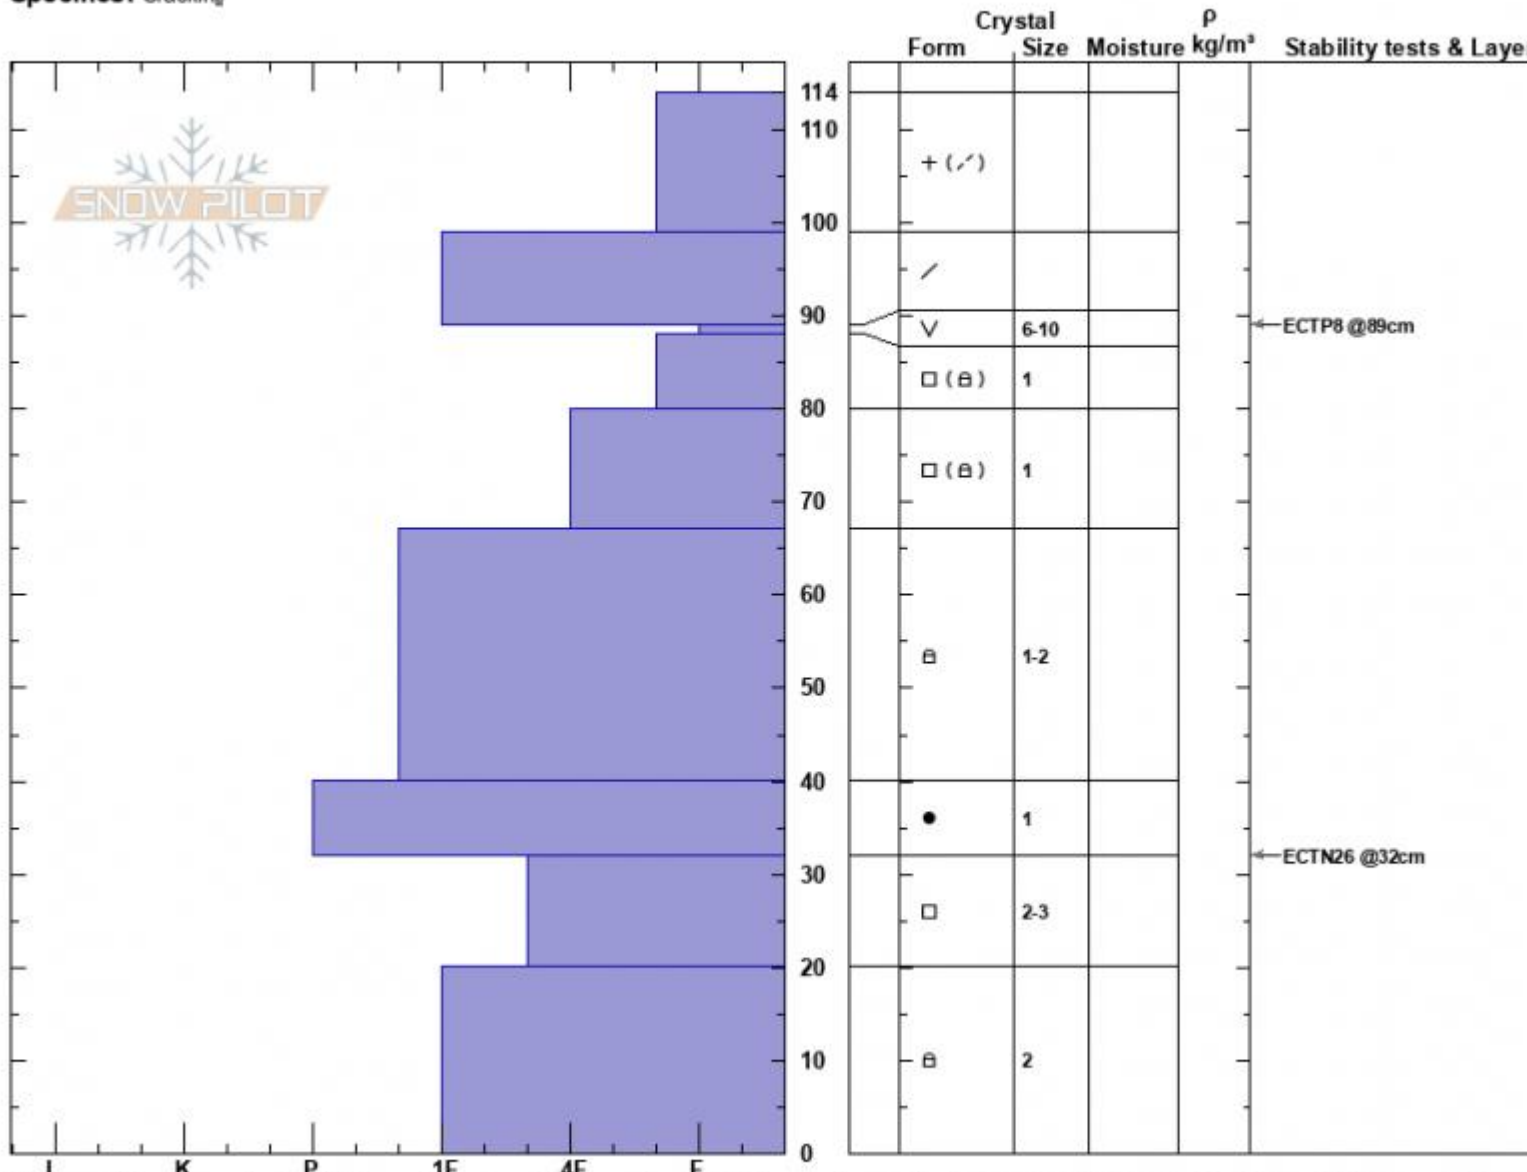

BeaverCrk WildnsBndry
 Madison Range-S
 MT
 Elevation: 8845 ft
 Aspect: 250°
 Specifics: Cracking

Alex Marienthal
 02/02/2025 - 12:52pm
 Co-ord: 44.97642N, -111.35868W
 Slope Angle: 20°
 Wind Loading: no

Stability:
 Air Temperature:
 Sky Cover: OVC
 Precipitation: S-1
 Wind: SW Moderate

HS:114 Layer Notes:
 89-88cm: Problematic layer

Notes: While riding we had multiple cracks shoot out from our skis 10-50 ft long. 3 other pits had ECTP4, ECTPV, ECTP5, ECTP8 on SH/NSF layer below r and SW aspects at 9,000-9,200'

Advisory Region
 Southern Madison
 Longitude
 -111.27W
 Latitude
 45.06N
 Southern Madison, 2025-02-02