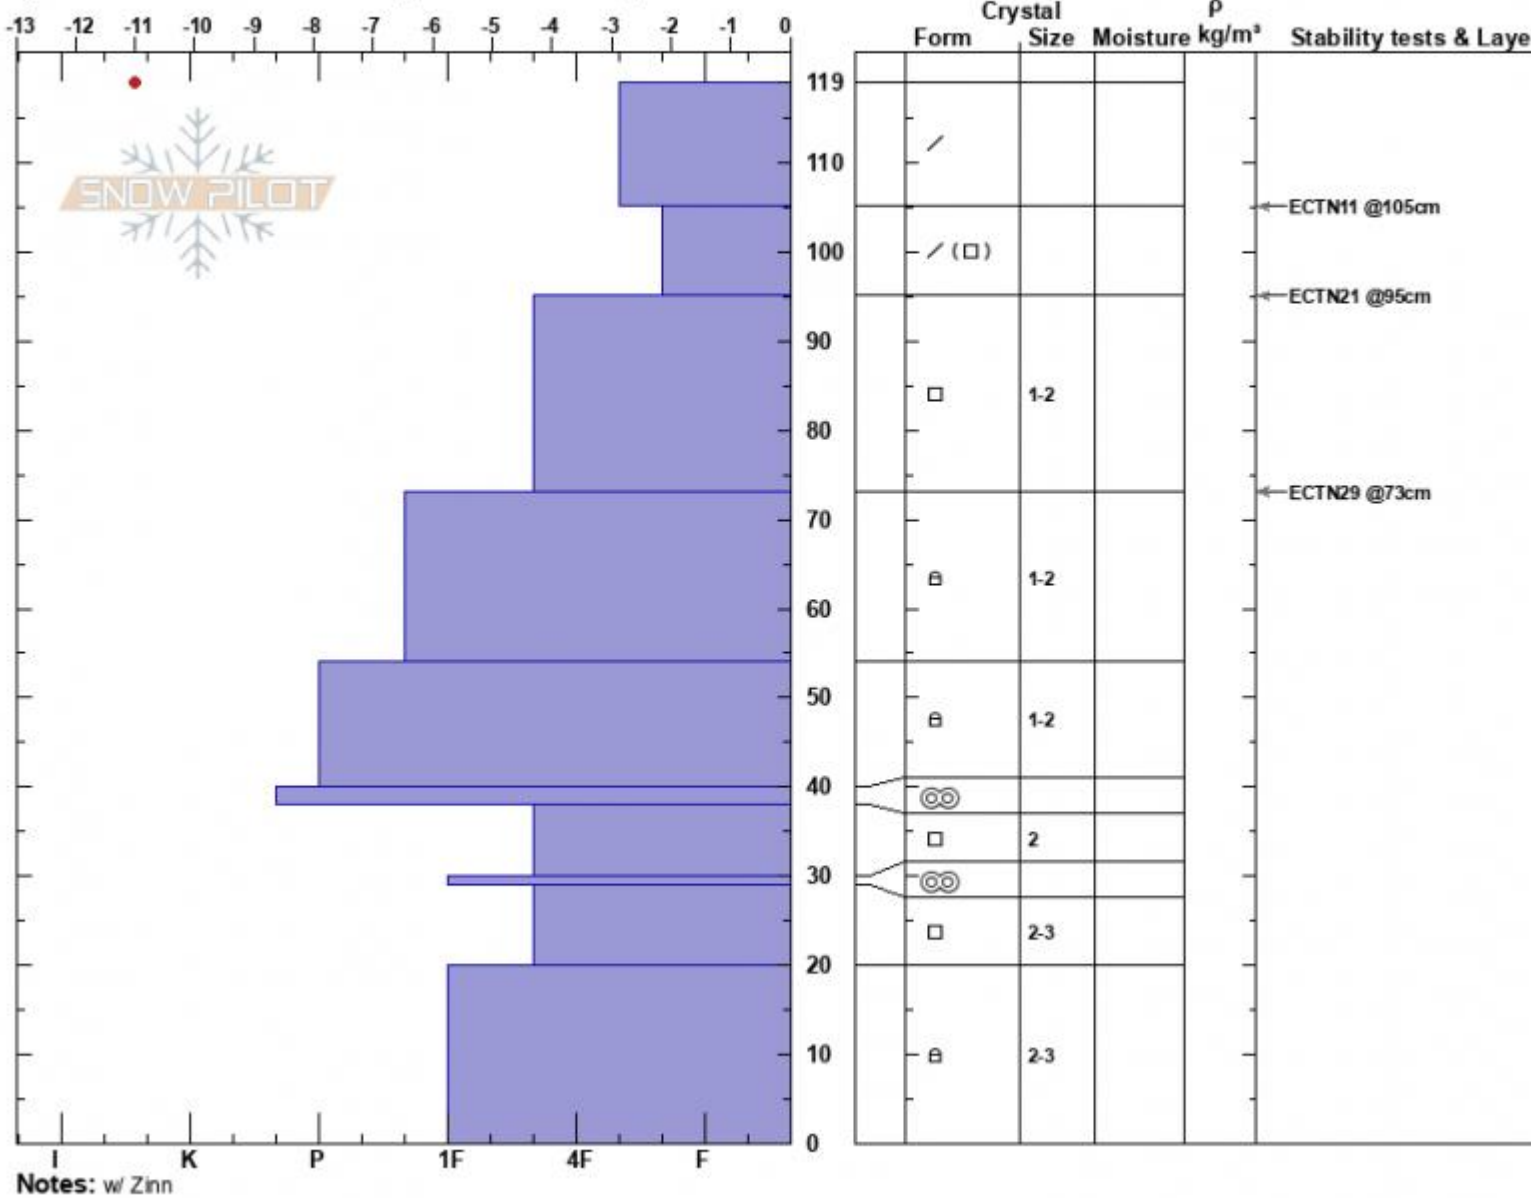

Mt. Abundance, SE  
 Cooke City  
 MT  
 Elevation: 9235 ft  
 Aspect: 170°  
 Specifics: Snowmobile tracks on slope; We snowmobiled slope

Alex Marienthal  
 01/26/2025 - 2:20pm  
 Co-ord: 45.06483N, -110.01138W  
 Slope Angle: 15°  
 Wind Loading: no

Stability: Good  
 Air Temperature: -8.5°C  
 Sky Cover: CLR  
 Precipitation: NO  
 Wind: Calm

HS:119  
 PF:45  
 Layer Notes: 38-30cm:Problematic layer

Advisory Region  
 Cooke City  
 Longitude  
 -109.94W  
 Latitude  
 45.02N  
 Cooke City, 2025-01-26