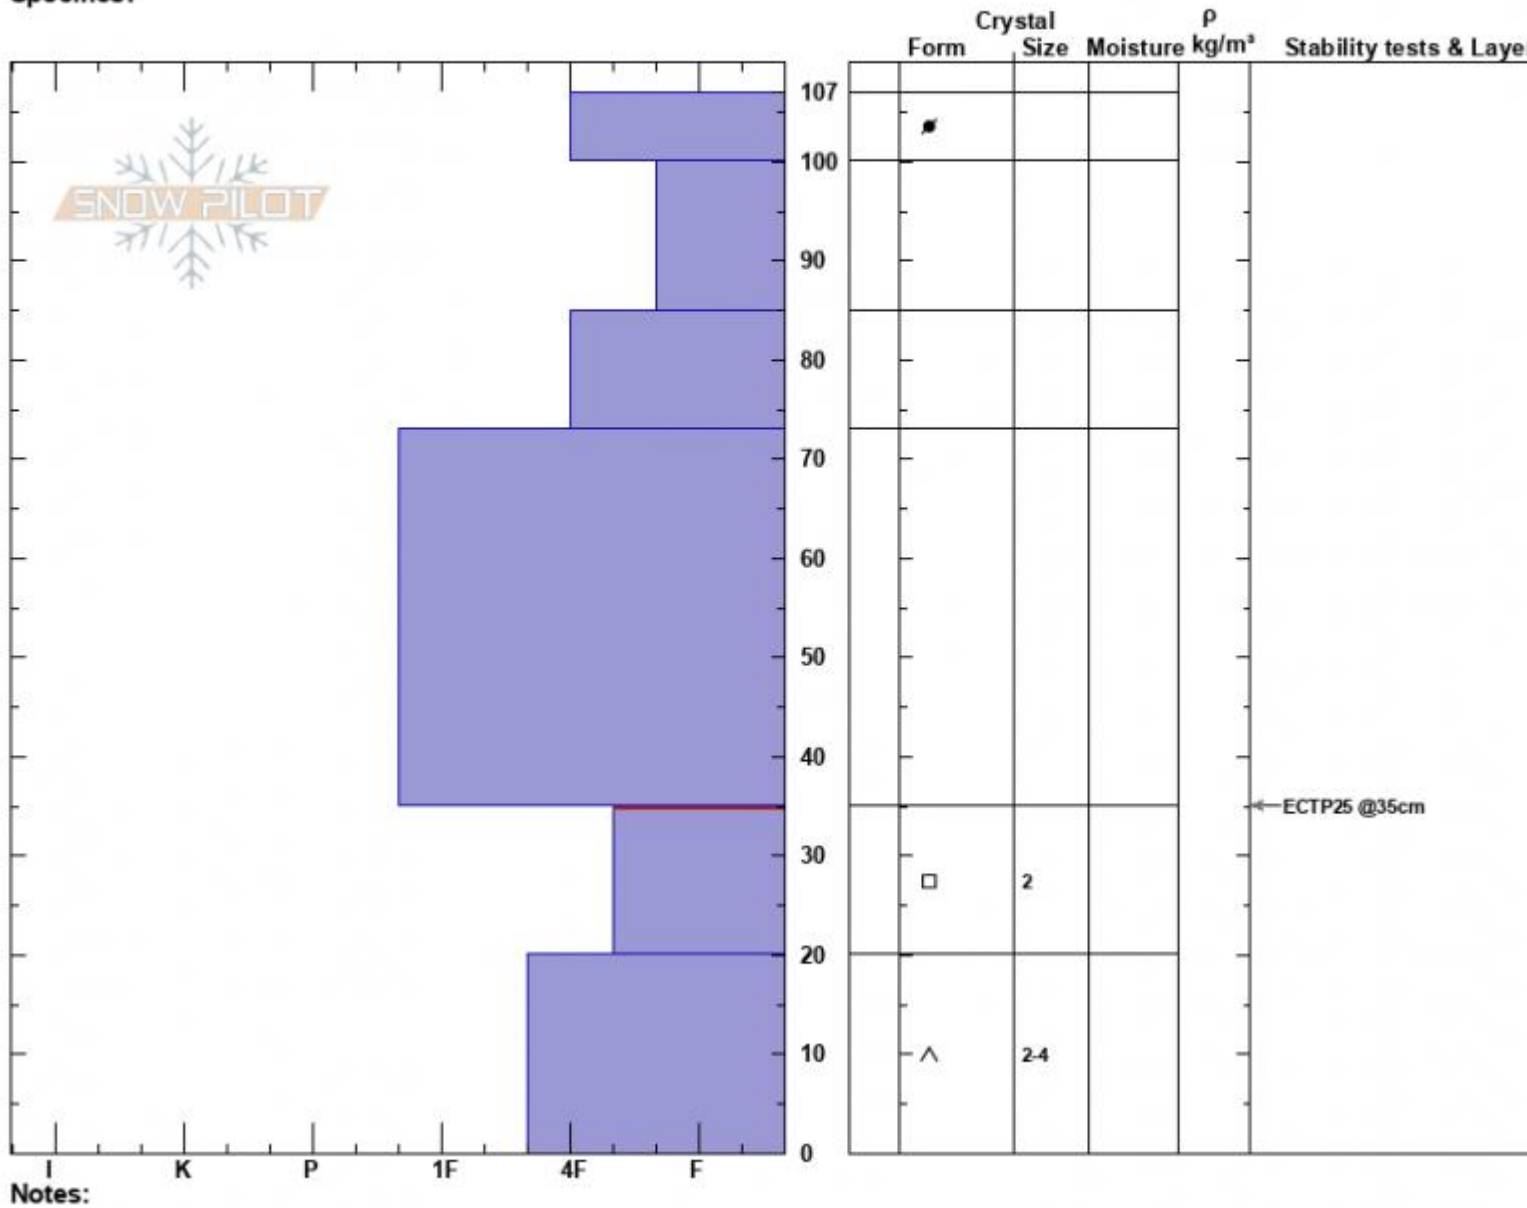

Up From Marge  
 Lionhead Range  
 MT  
 Elevation: 8640 ft  
 Aspect: 80°  
 Specifics:

Dave Zinn  
 01/23/2025 - 3:00pm  
 Co-ord: 44.71972N, -111.32219W  
 Slope Angle: 25°  
 Wind Loading: no

Stability: Fair  
 Air Temperature:  
 Sky Cover: OVC  
 Precipitation: NO  
 Wind: NE Light Breeze

HS:107    Layer Notes:  
 PF:60    35-20cm:Problematic layer

Advisory Region  
 Lionhead Range  
 Longitude  
 -111.32W  
 Latitude  
 44.71N  
 Lionhead Range, 2025-01-23