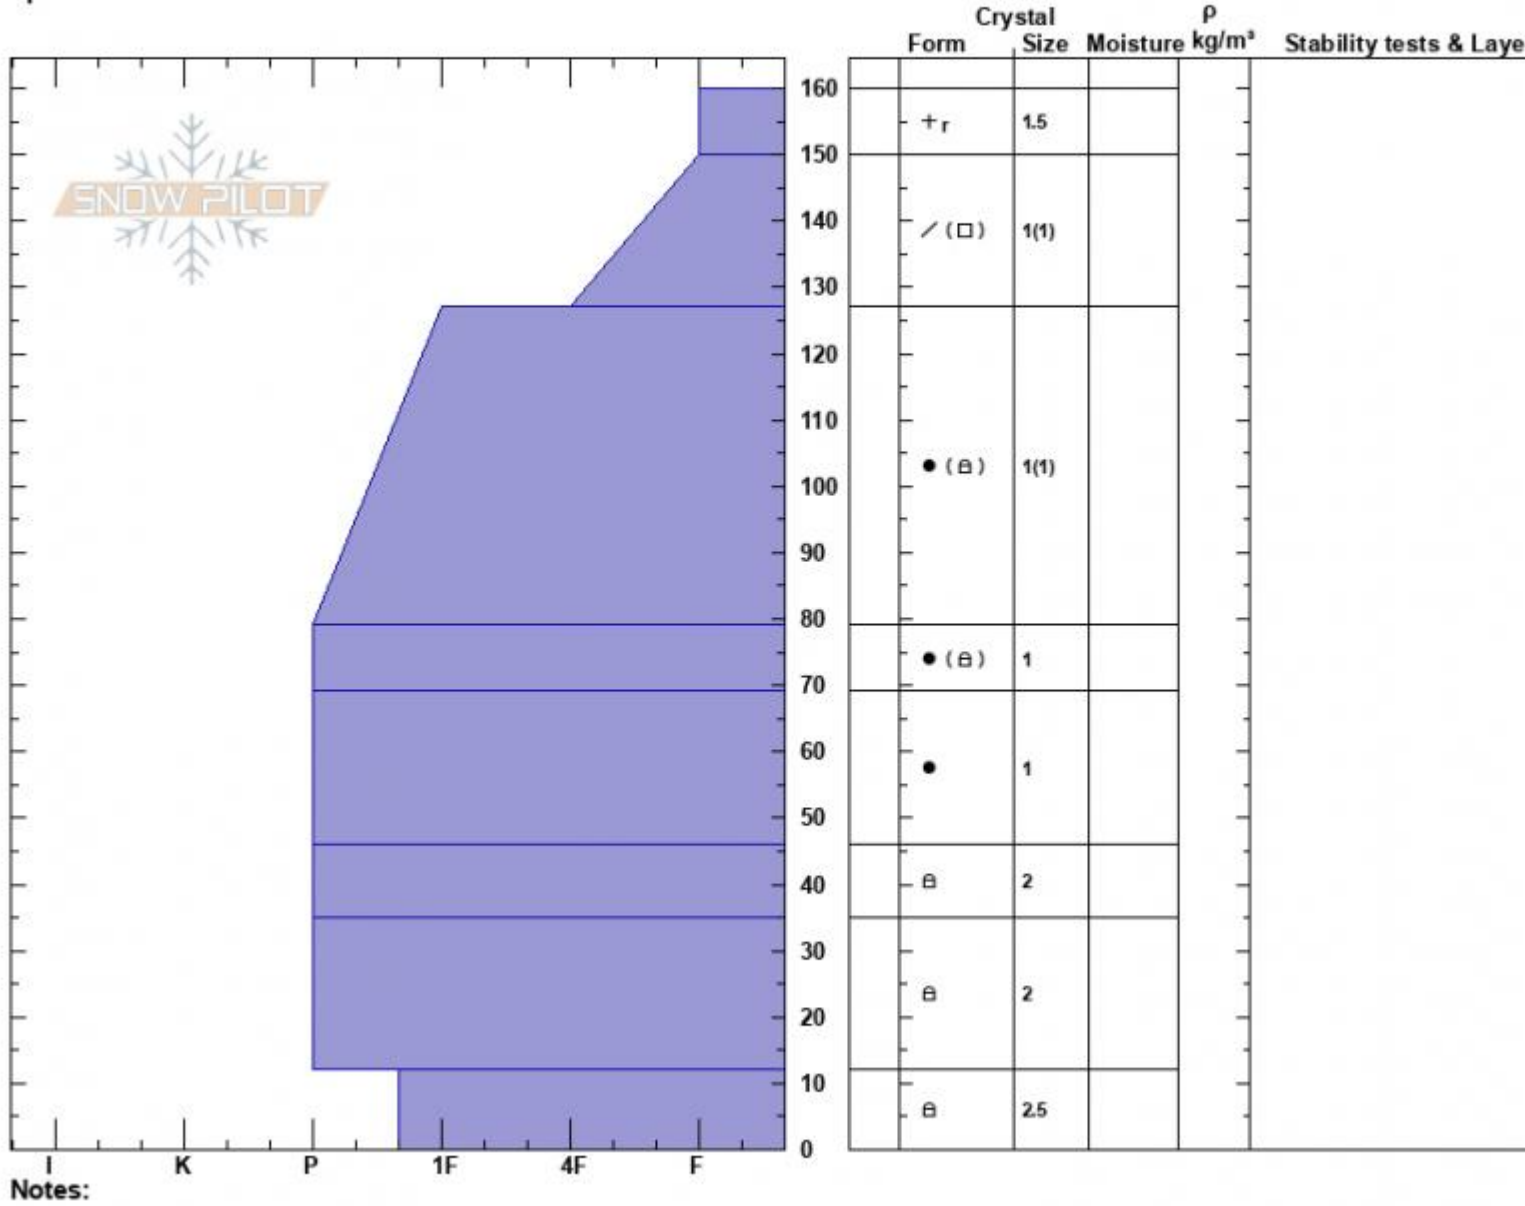

Wolverine Basin
 Bridger Range
 MT
 Elevation: 2320 m
 Aspect: W
 Specifics:

Christopher Pruden
 01/19/2025 - 1:00pm
 Co-ord: 505 142W 5075847N
 Slope Angle: 10°
 Wind Loading:

Stability:
 Air Temperature:
 Sky Cover:
 Precipitation:
 Wind:

HS:160 Layer Notes:

Advisory Region
 Bridger Range
 Longitude
 -110.93W
 Latitude
 45.84N
 Bridger Range, 2025-01-19