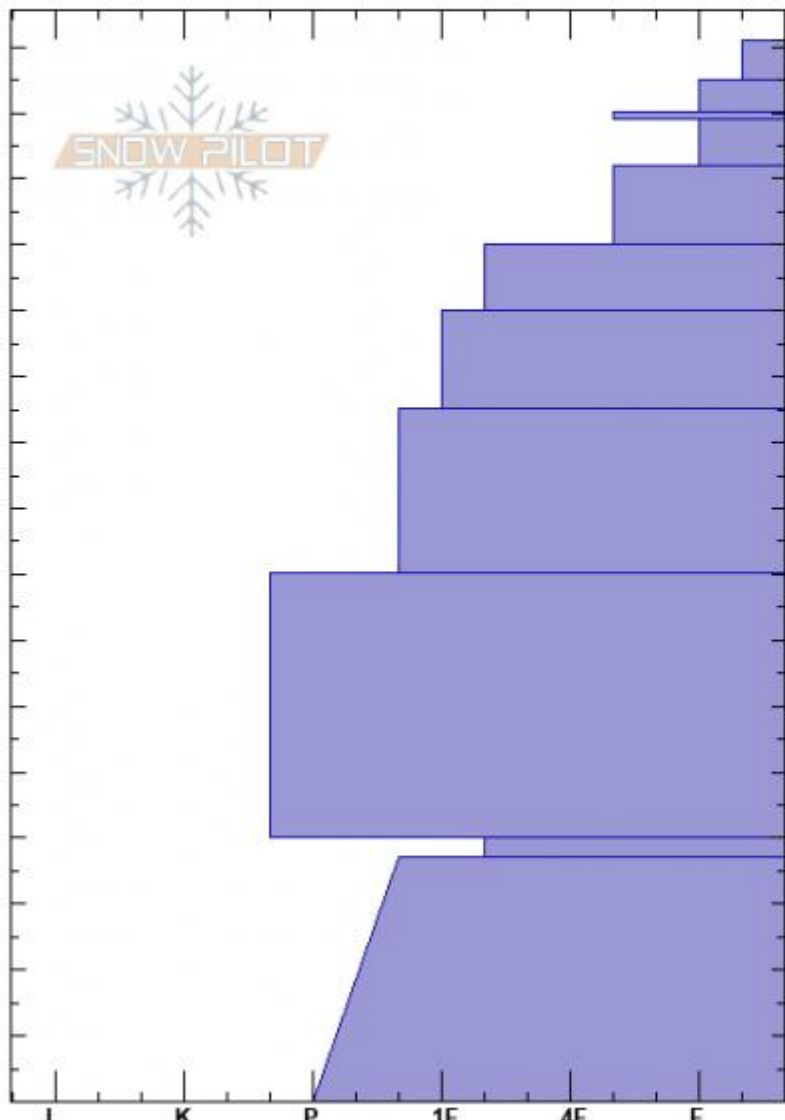

Refrigerator Chutes
 Bridger Range
 MT
 Elevation: 8323 ft
 Aspect: 2°
 Specifics:

Haylee Darby
 01/19/2025 - 11:50am
 Co-ord: 45.82880N, -110.93216W
 Slope Angle: 25°
 Wind Loading: no

Stability:
 Air Temperature: -14°C
 Sky Cover: OVC
 Precipitation: S1
 Wind: W Calm

HS:161 Layer Notes:

Crystal Form	Crystal Size	Moisture	ρ kg/m ³	Stability tests & Layer
+				
+				
⊙ (⊘)				
/ (⊘)	(0.5)			
/				
•				
•				
•				
•				
•	1-1.5			
⊖	2-3			
⊖	2			

Notes:

Advisory Region
 Bridger Range
 Longitude
 -110.93W
 Latitude
 45.83N
 Bridger Range, 2025-01-19