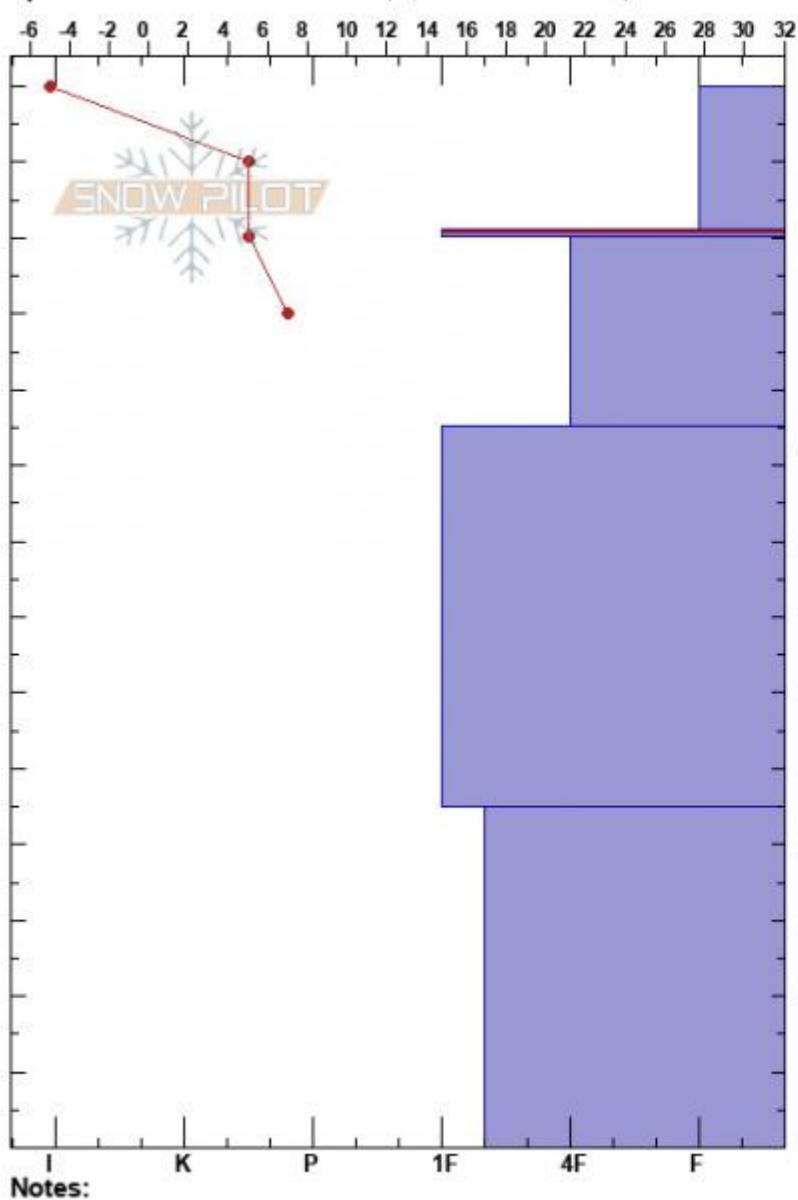

Pit Practice
 Gallatin Range-N
 MT
 Elevation: 6915 ft
 Aspect: E
 Specifics: Snowmobile tracks on slope; We snowmobiled slope

Isaac Freeland
 01/18/2025 - 4:05pm
 Co-ord: 45.49580N, -111.10465W
 Slope Angle: 27°
 Wind Loading: no

Stability: Very Good
 Air Temperature: -7°F
 Sky Cover: BKN
 Precipitation: NO
 Wind: Light Breeze

HS:140
 PF:90
 Layer Notes: 121-120cm: Problematic layer

Form	Crystal Size	Moisture	ρ kg/m ³	Stability tests & Layer
/	0.5-1			
○ (□)				← CT2, Q2 @121cm
/	1-2			
				← ECTN22 @95cm
/ (●)	1.5			
				← CT15, Q1 @45cm
⊖	1-3			

Advisory Region
 Northern Gallatin
 Longitude
 -111.11W
 Latitude
 45.50N
 Northern Gallatin, 2025-01-18