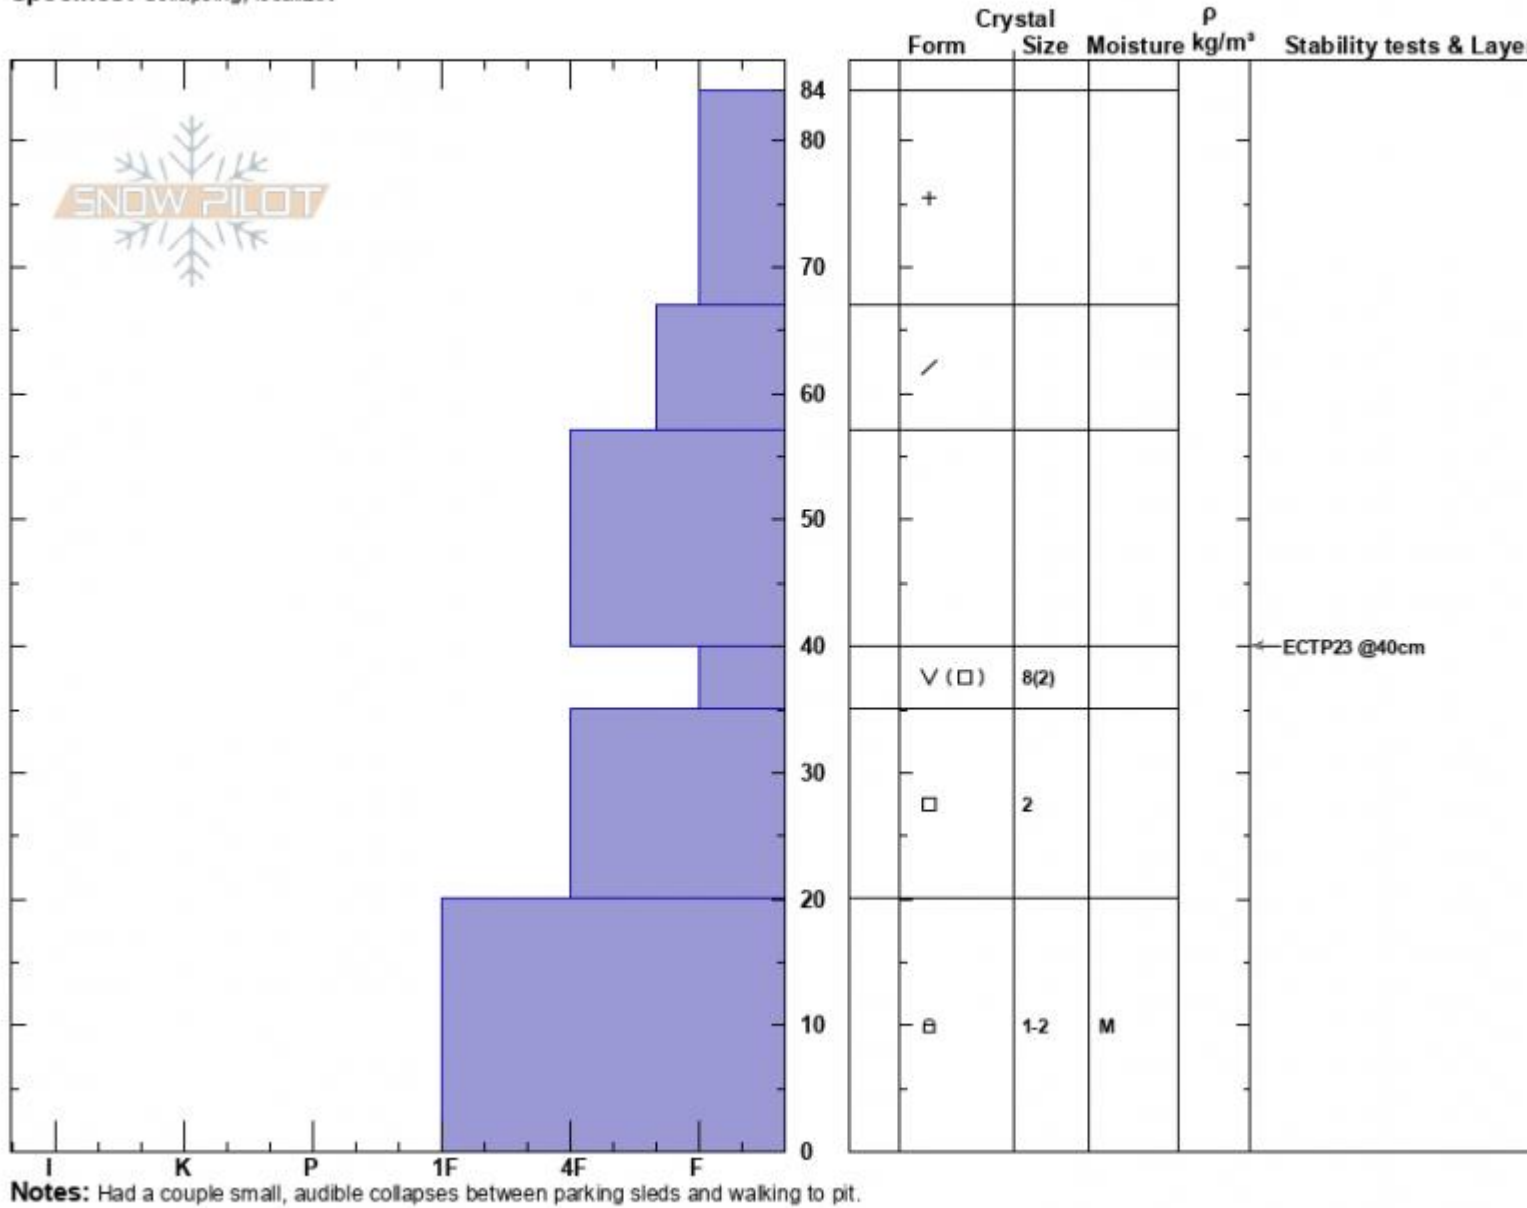

Lionhead - Marge
 Lionhead Range
 MT
 Elevation: 9050 ft
 Aspect: 60°
 Specifics: Collapsing, localizer

Alex Marienthal
 12/27/2024 - 12:32pm
 Co-ord: 44.71661N, -111.31904W
 Slope Angle: 18°
 Wind Loading: previous

Stability:
 Air Temperature:
 Sky Cover: OVC
 Precipitation: S-1
 Wind: W Light Breeze

HS:84
 PF:75
 Layer Notes:

Advisory Region
 Lionhead Range
 Longitude
 -111.32W
 Latitude
 44.72N
 Lionhead Range, 2024-12-28