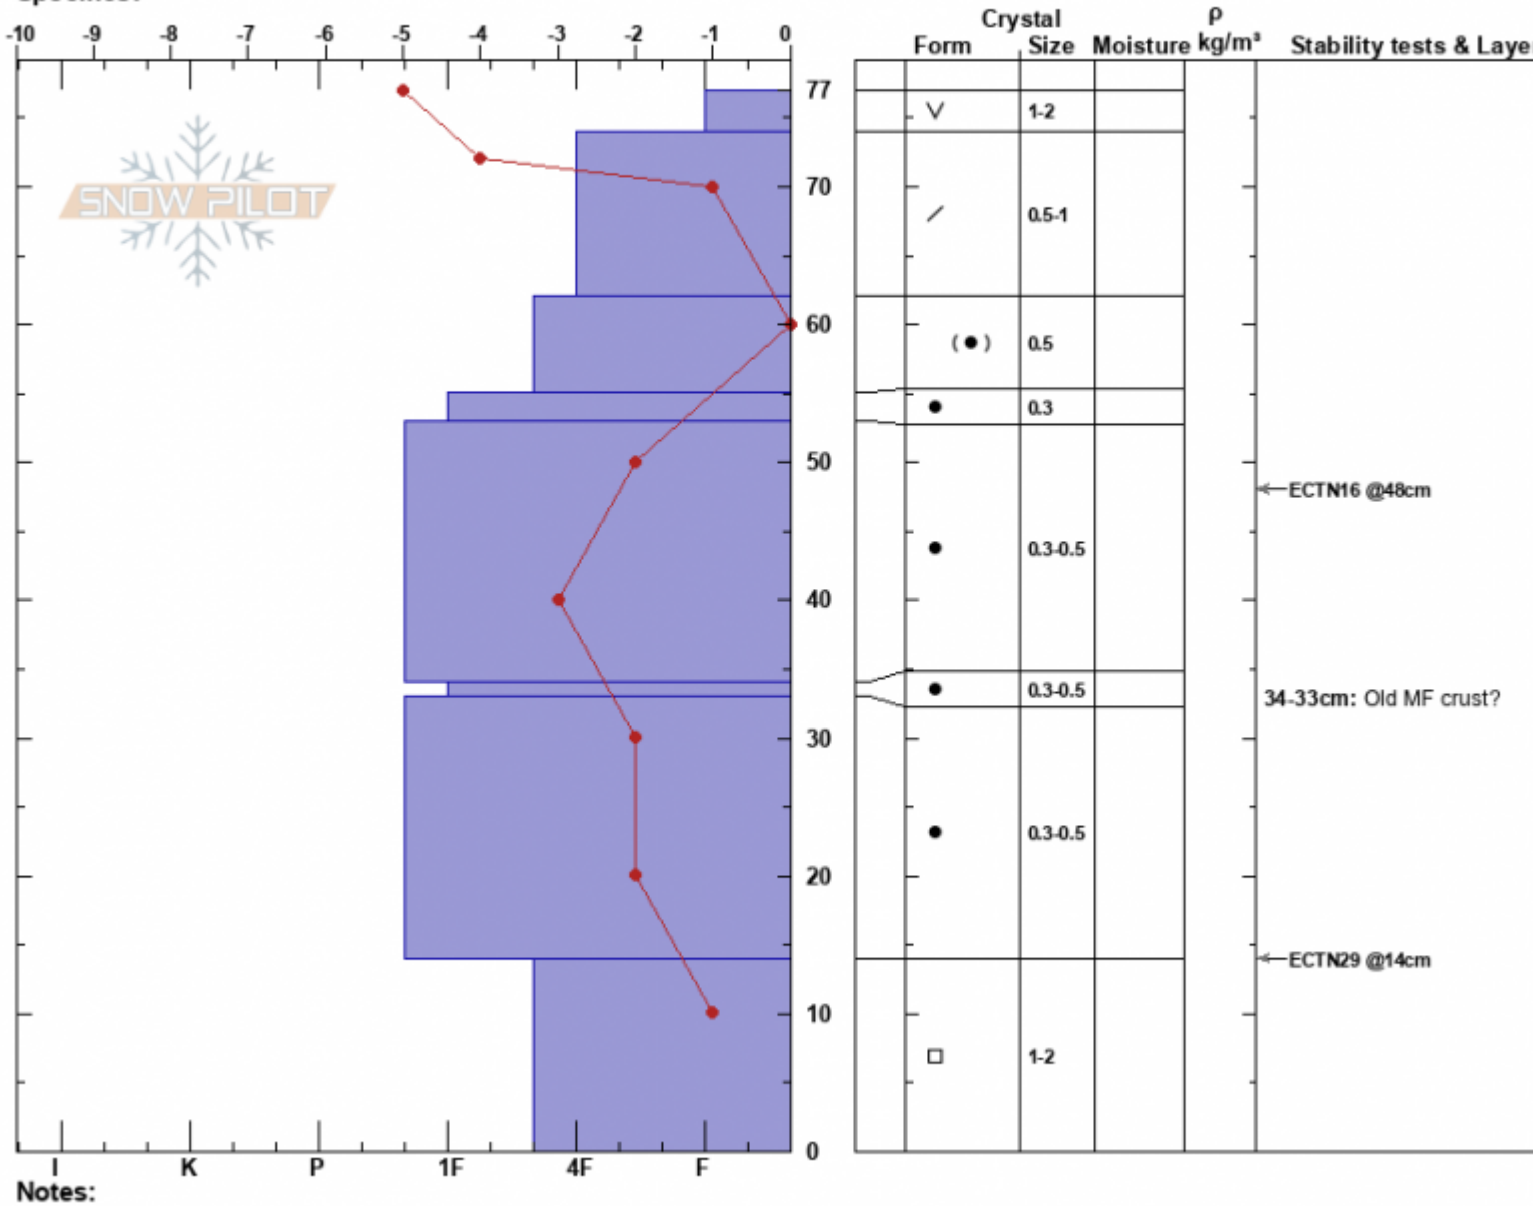

Mt. Ellis summit
 Gallatin Range-N
 MT
 Elevation: 2530 m
 Aspect: S
 Specifics:

Ross Palomaki
 01/14/2025 - 11:50am
 Co-ord: 45.57757N, -110.95551W
 Slope Angle: 28°
 Wind Loading: no

Stability:
 Air Temperature: -5°C
 Sky Cover: FEW
 Precipitation: NO
 Wind: S Light Breeze

Layer Notes:
 34-33cm: Old MF crust?
 14-0cm: Problematic layer

Notes:
 Advisory Region
 Northern Gallatin
 Longitude
 -110.96W
 Latitude
 45.58N
 Northern Gallatin, 2025-01-15