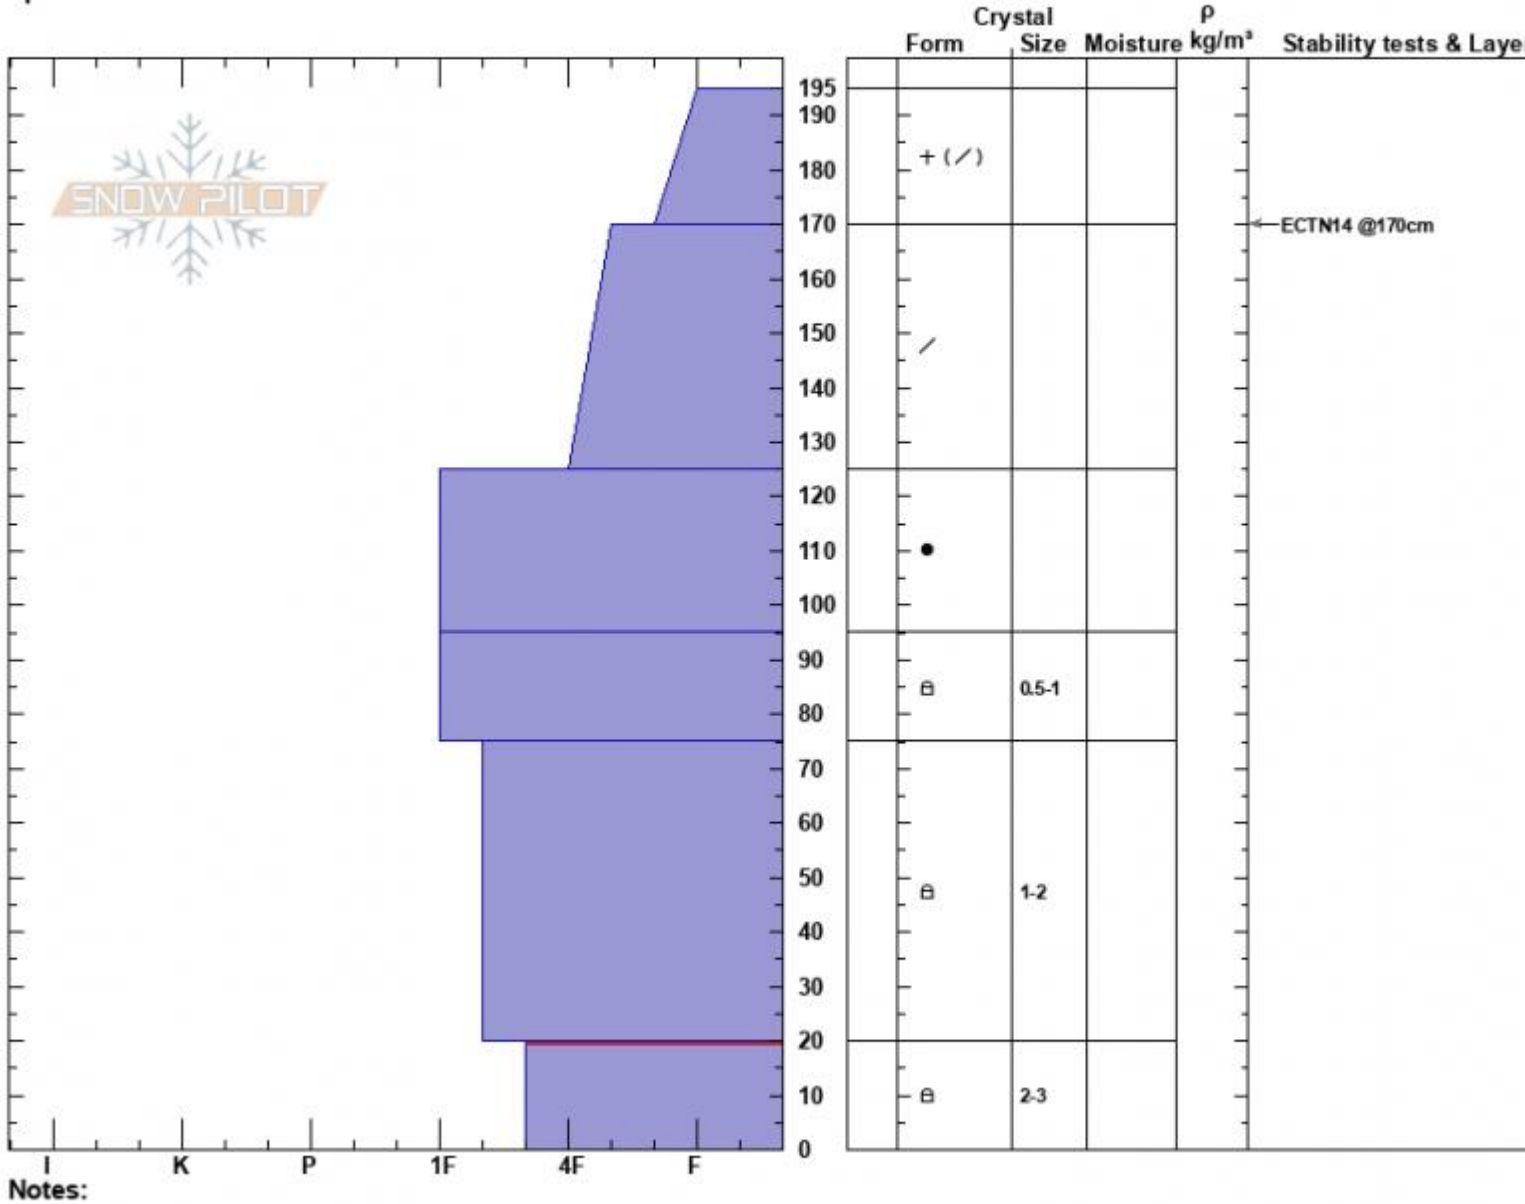

Above Hidden Lakes
 Gallatin Range-N
 MT
 Elevation: 9400 ft
 Aspect: 0°
 Specifics:

Dave Zinn
 01/14/2025 - 11:15am
 Co-ord: 45.25084N, -111.16159W
 Slope Angle: 25°
 Wind Loading: no

Stability: Good
 Air Temperature:
 Sky Cover: CLR
 Precipitation: NO
 Wind: W Calm

HS:195 Layer Notes:
 PF:75 20-0cm: Problematic layer

Notes:
 Advisory Region
 Northern Gallatin
 Longitude
 -111.14W
 Latitude
 45.29N
 Northern Gallatin, 2025-01-14