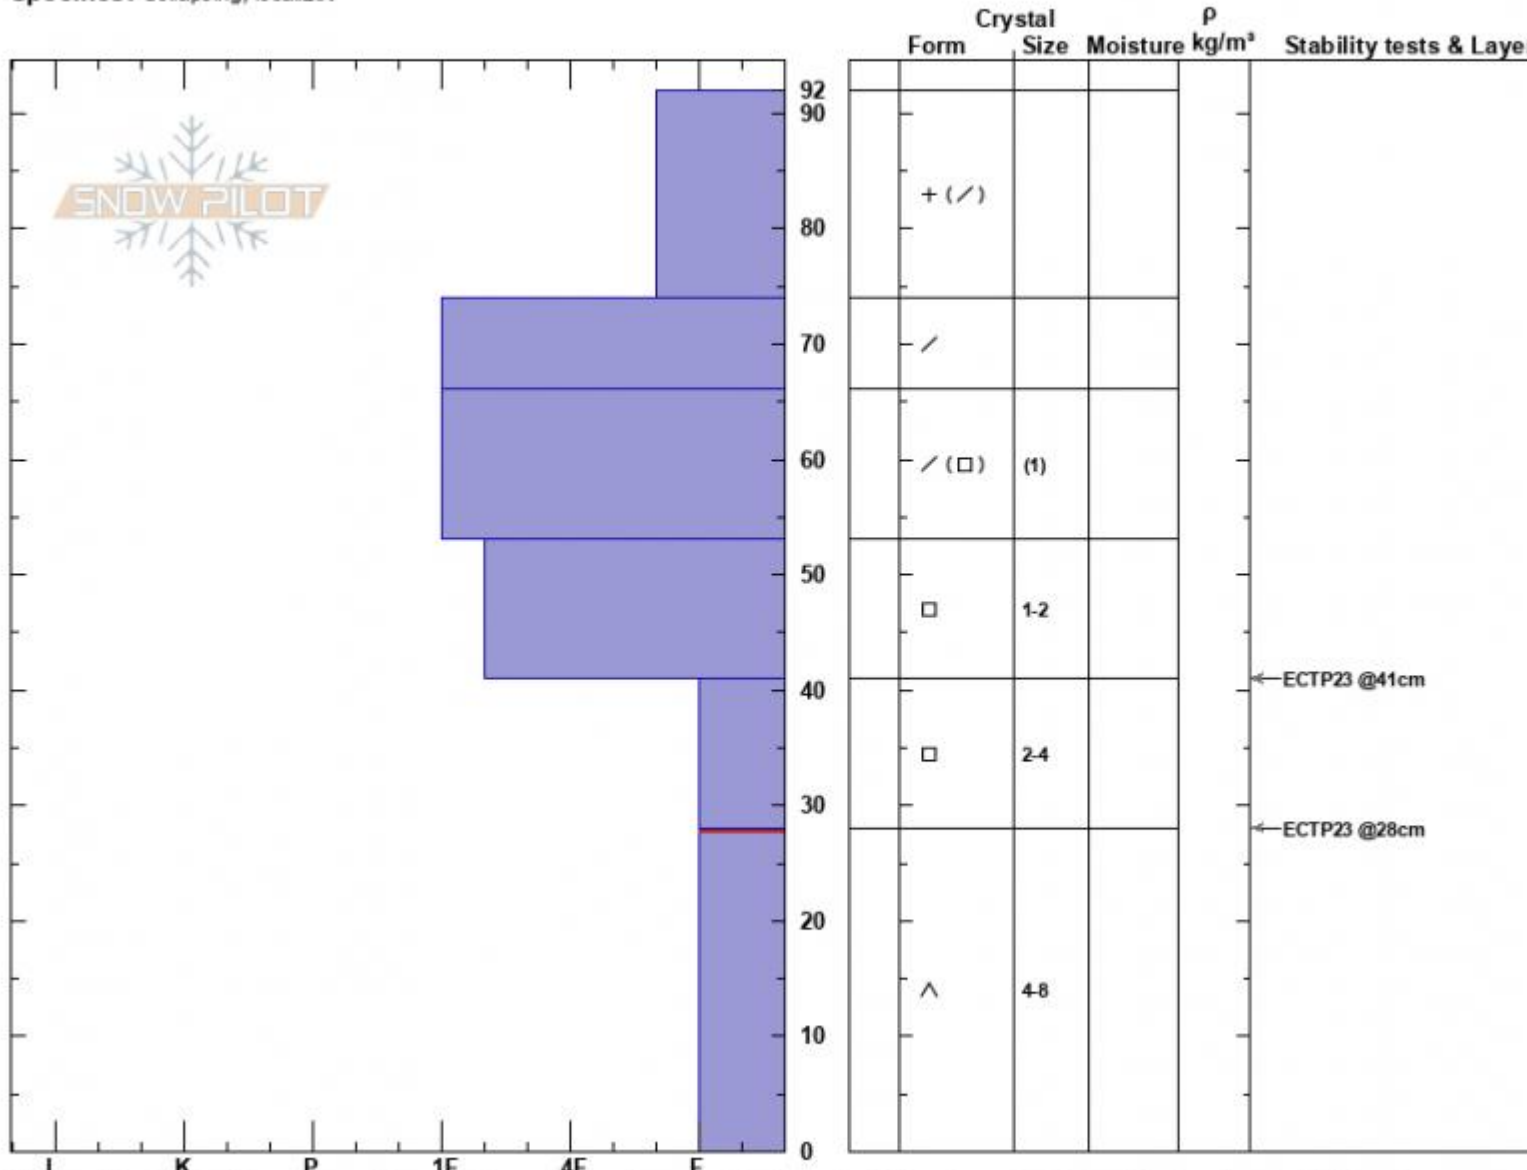

Below Airplane
 Lionhead Range
 MT
 Elevation: 8625 ft
 Aspect: 95°
 Specifics: Collapsing, localizer

Dave Zinn
 01/12/2025 - 12:45pm
 Co-ord: 44.72637N, -111.31537W
 Slope Angle: 18°
 Wind Loading: no

Stability: Poor
 Air Temperature:
 Sky Cover: FEW
 Precipitation: NO
 Wind: Calm

HS:92
 PF:75
 Layer Notes:
 28-0cm: Problematic layer

Advisory Region
 Lionhead Range
 Longitude
 -111.32W
 Latitude
 44.73N
 Lionhead Range, 2025-01-12