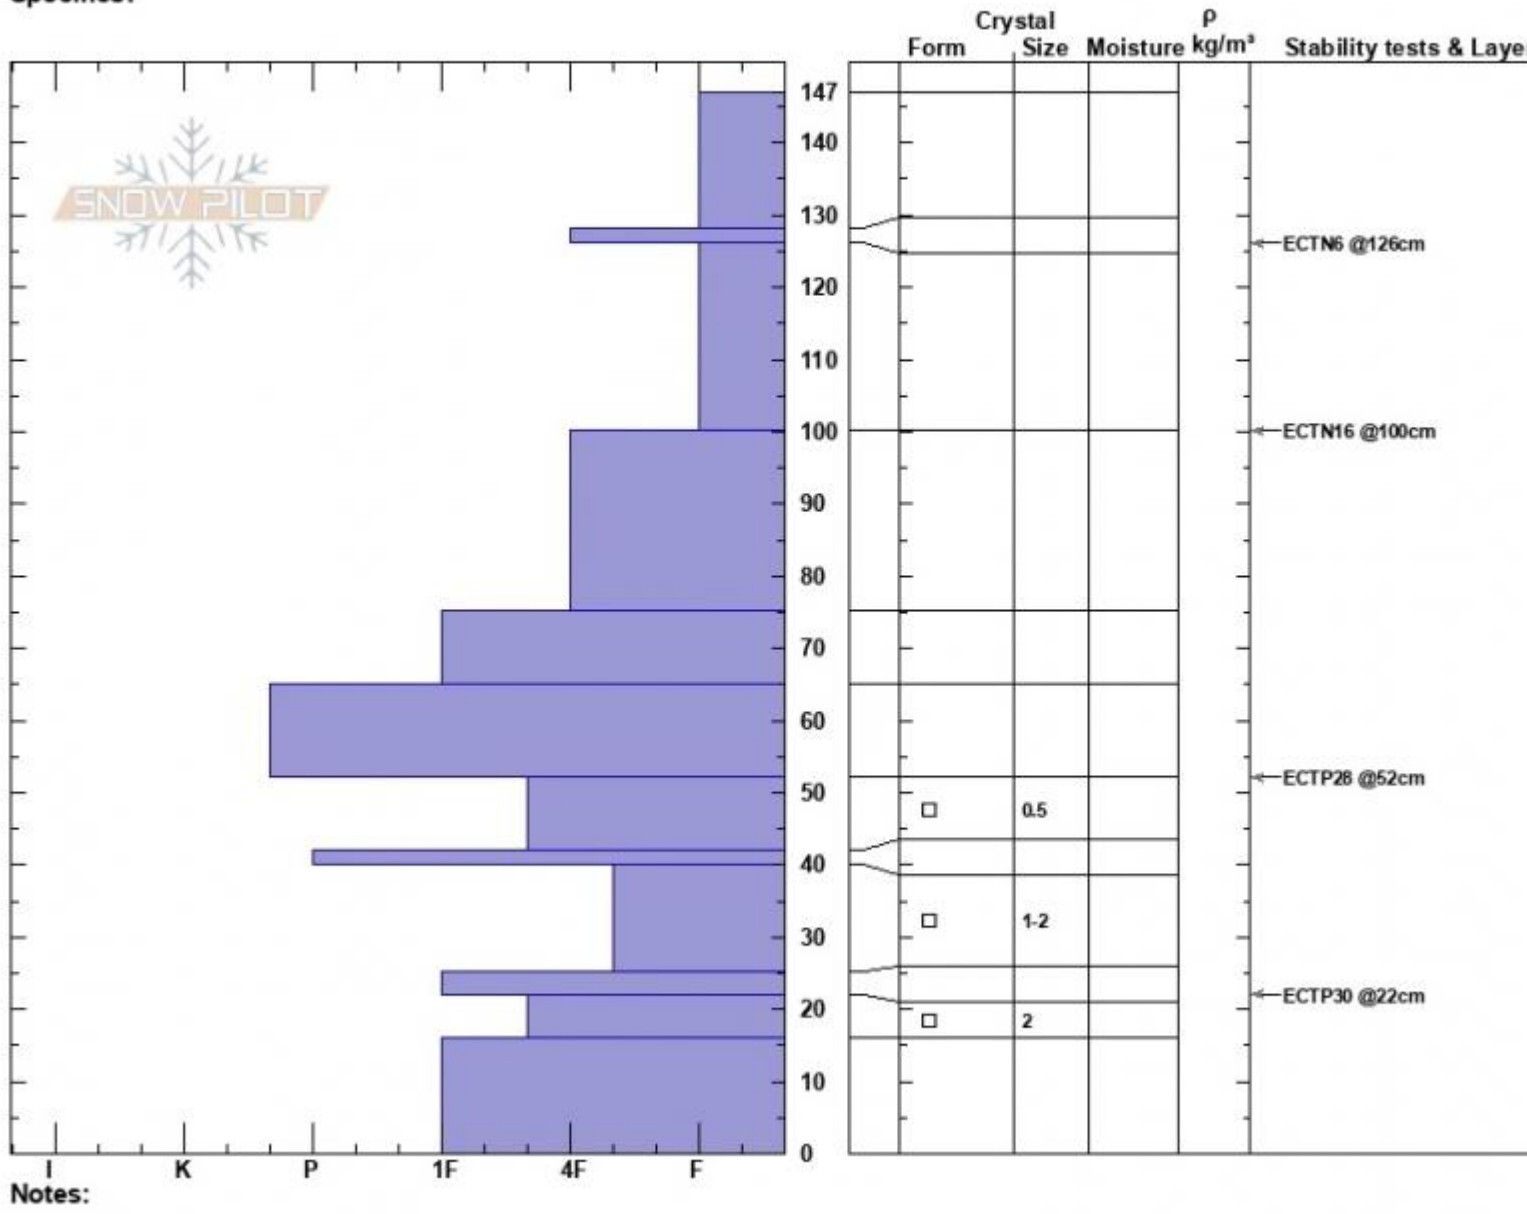

Blackmore E Bowl
 Gallatin Range-N
 MT
 Elevation: 9185 ft
 Aspect: 62°
 Specifics:

Haylee Darby
 01/09/2025 - 1:45pm
 Co-ord: 45.44251N, -110.99634W
 Slope Angle: 32°
 Wind Loading:

Stability:
 Air Temperature: -2°C
 Sky Cover: CLR
 Precipitation: NO
 Wind: W Calm

HS:147 Layer Notes:

Snowpit profile from Mt Blackmore, NE facing, 9185', HS almost 5 ft

Advisory Region
 Northern Gallatin
 Longitude
 -111.00W

Latitude

45.44N

Northern Gallatin, 2025-01-09