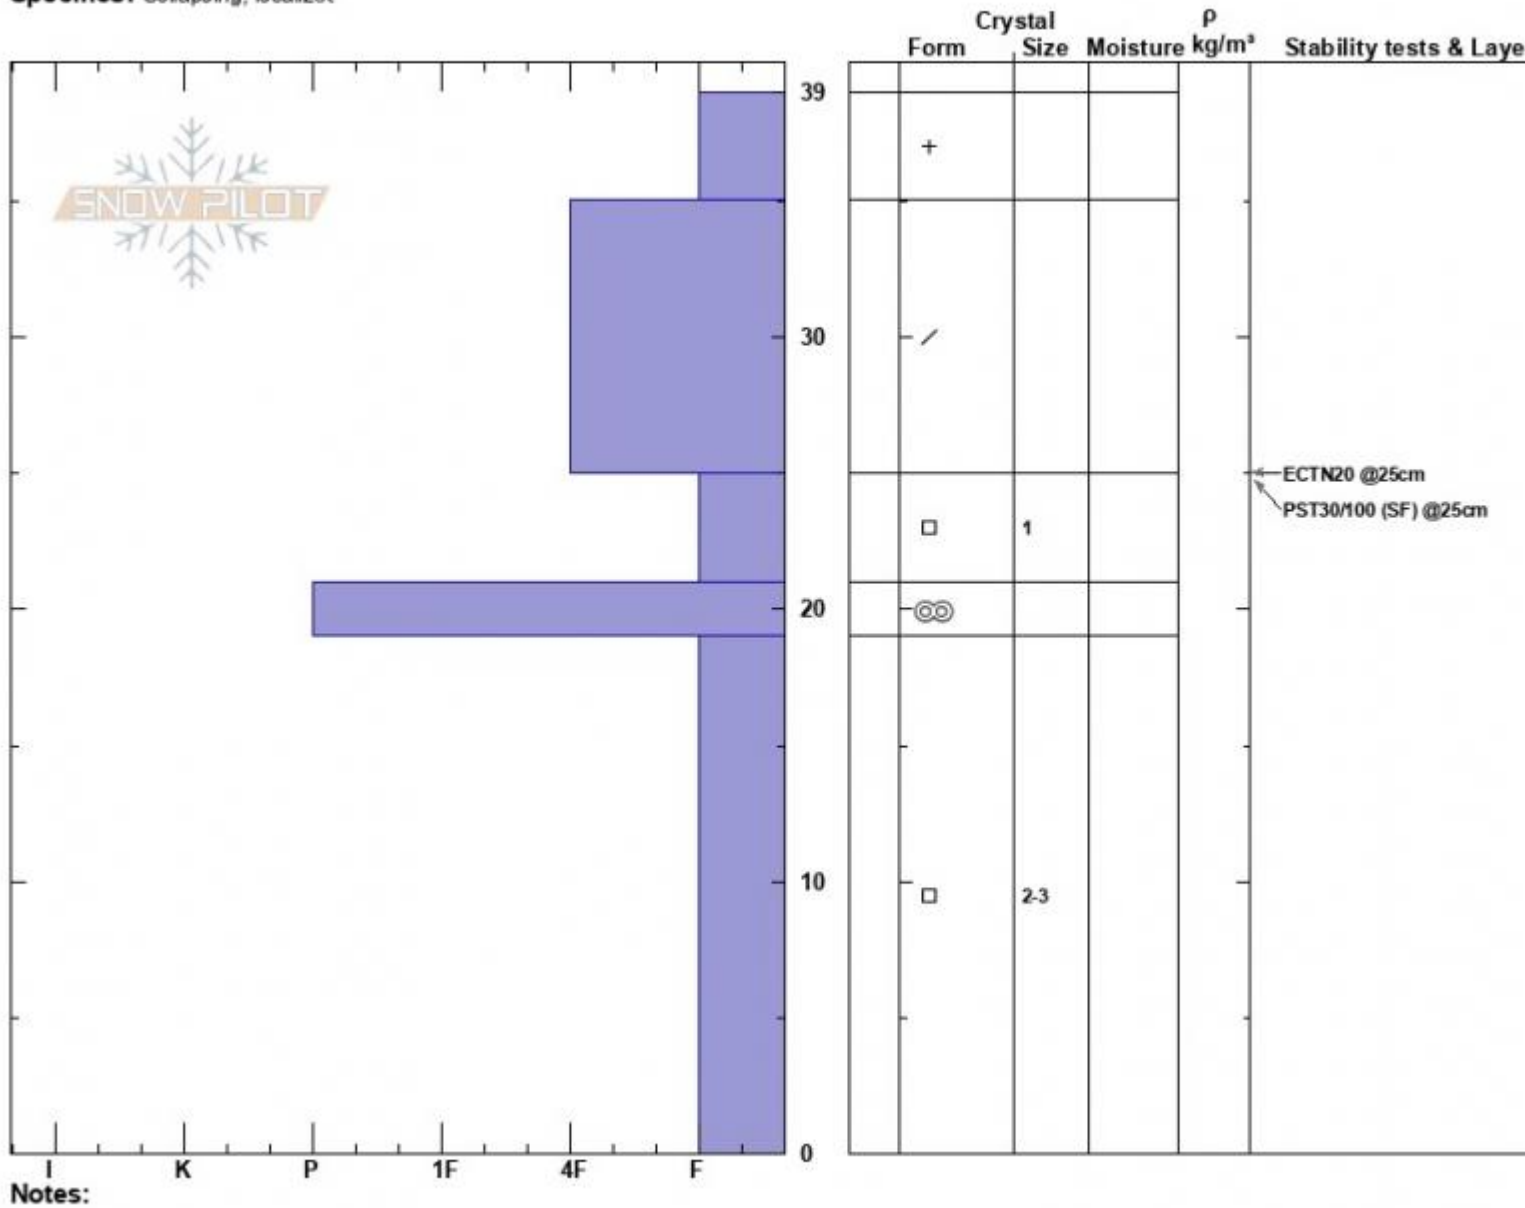

Bacon Rind South
 Madison Range-S
 MT
 Elevation: 8630 ft
 Aspect: 140°
 Specifics: Collapsing, localizer

Haylee Darby
 12/23/2024 - 11:15am
 Co-ord: 44.96911N, -111.09446W
 Slope Angle: 24°
 Wind Loading: no

Stability:
 Air Temperature: -2°C
 Sky Cover: OVC
 Precipitation: S-1
 Wind: SW Calm

HS:39
 PF:35
 Layer Notes:

Advisory Region
 Southern Madison
 Longitude
 -111.10W
 Latitude
 44.96N
 Southern Madison, 2024-12-23