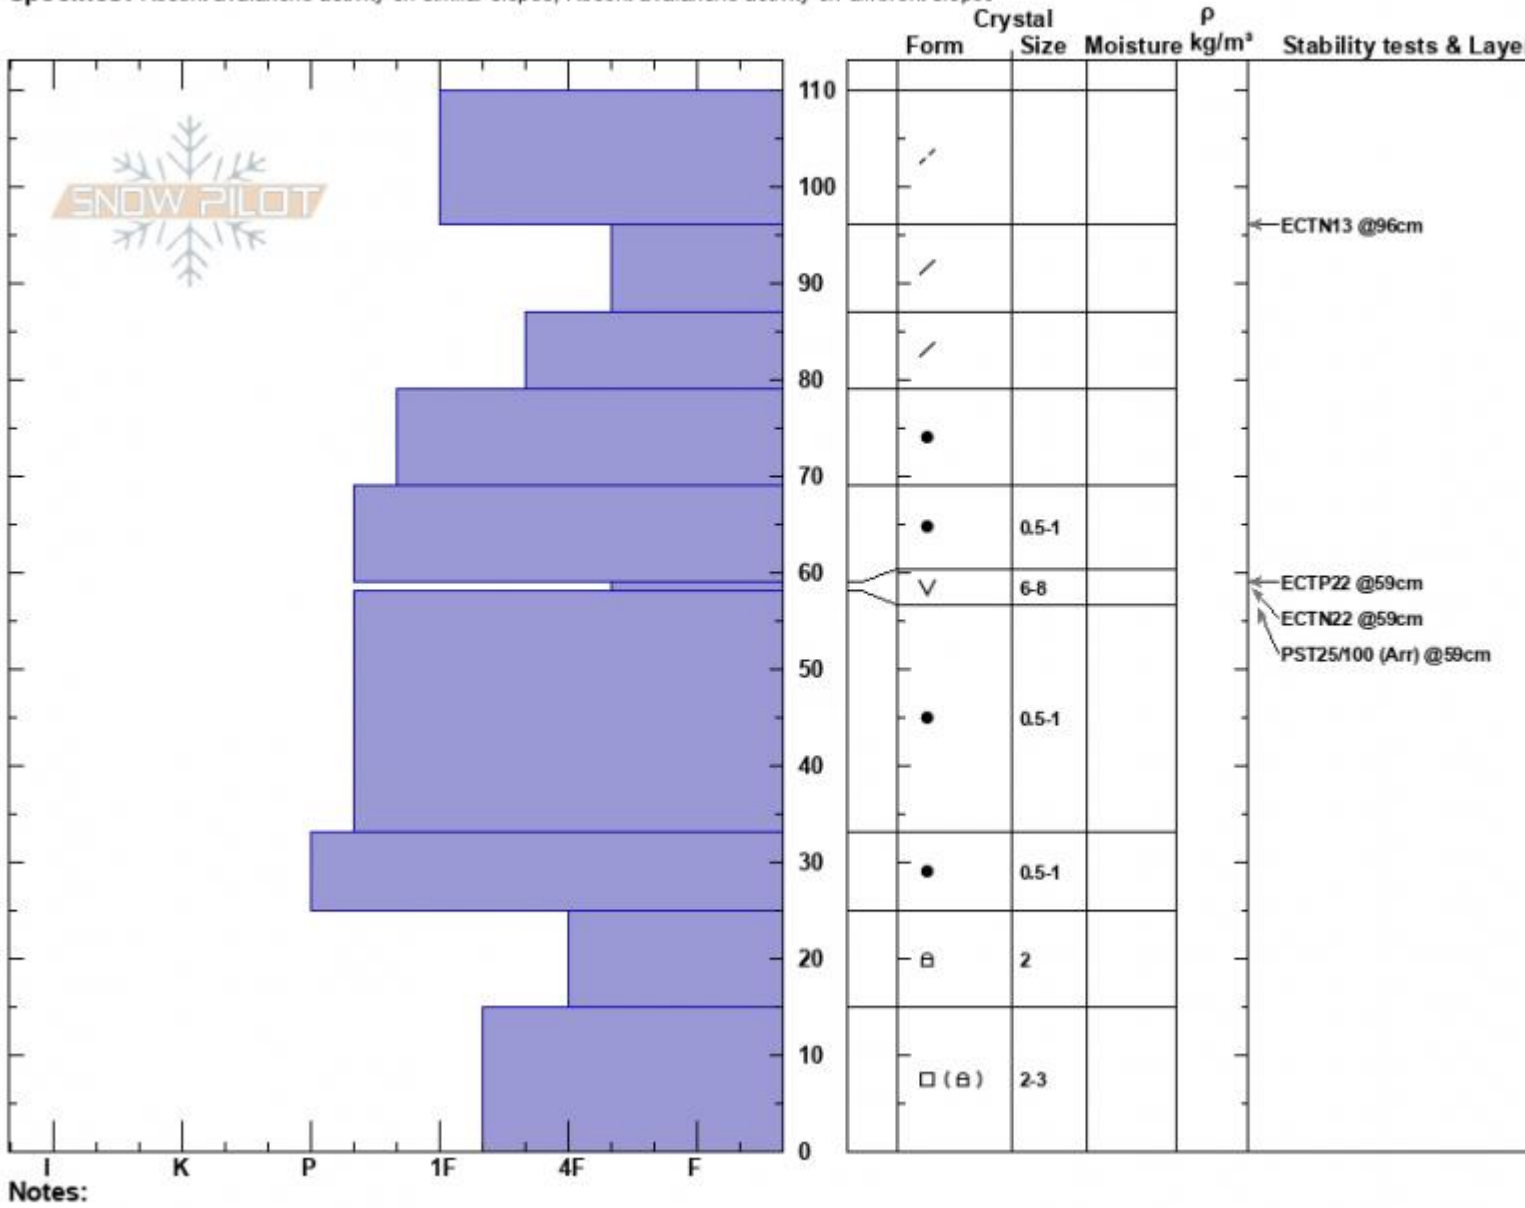

Robs Knob
 Cooke City
 MT
 Elevation: 9562 ft
 Aspect: 23°
 Specifics: Recent avalanche activity on similar slopes; Recent avalanche activity on different slopes

Alex Marienthal
 12/20/2024 - 2:20pm
 Co-ord: 45.06775N, -109.95294W
 Slope Angle: 15°
 Wind Loading: previous

Stability: Poor
 Air Temperature:
 Sky Cover: FEW
 Precipitation: NO
 Wind: SW Light Breeze

HS:110 Layer Notes:
 59-58cm:Problematic layer

Advisory Region
 Cooke City
 Longitude
 -109.96W
 Latitude
 45.07N
 Cooke City, 2024-12-20