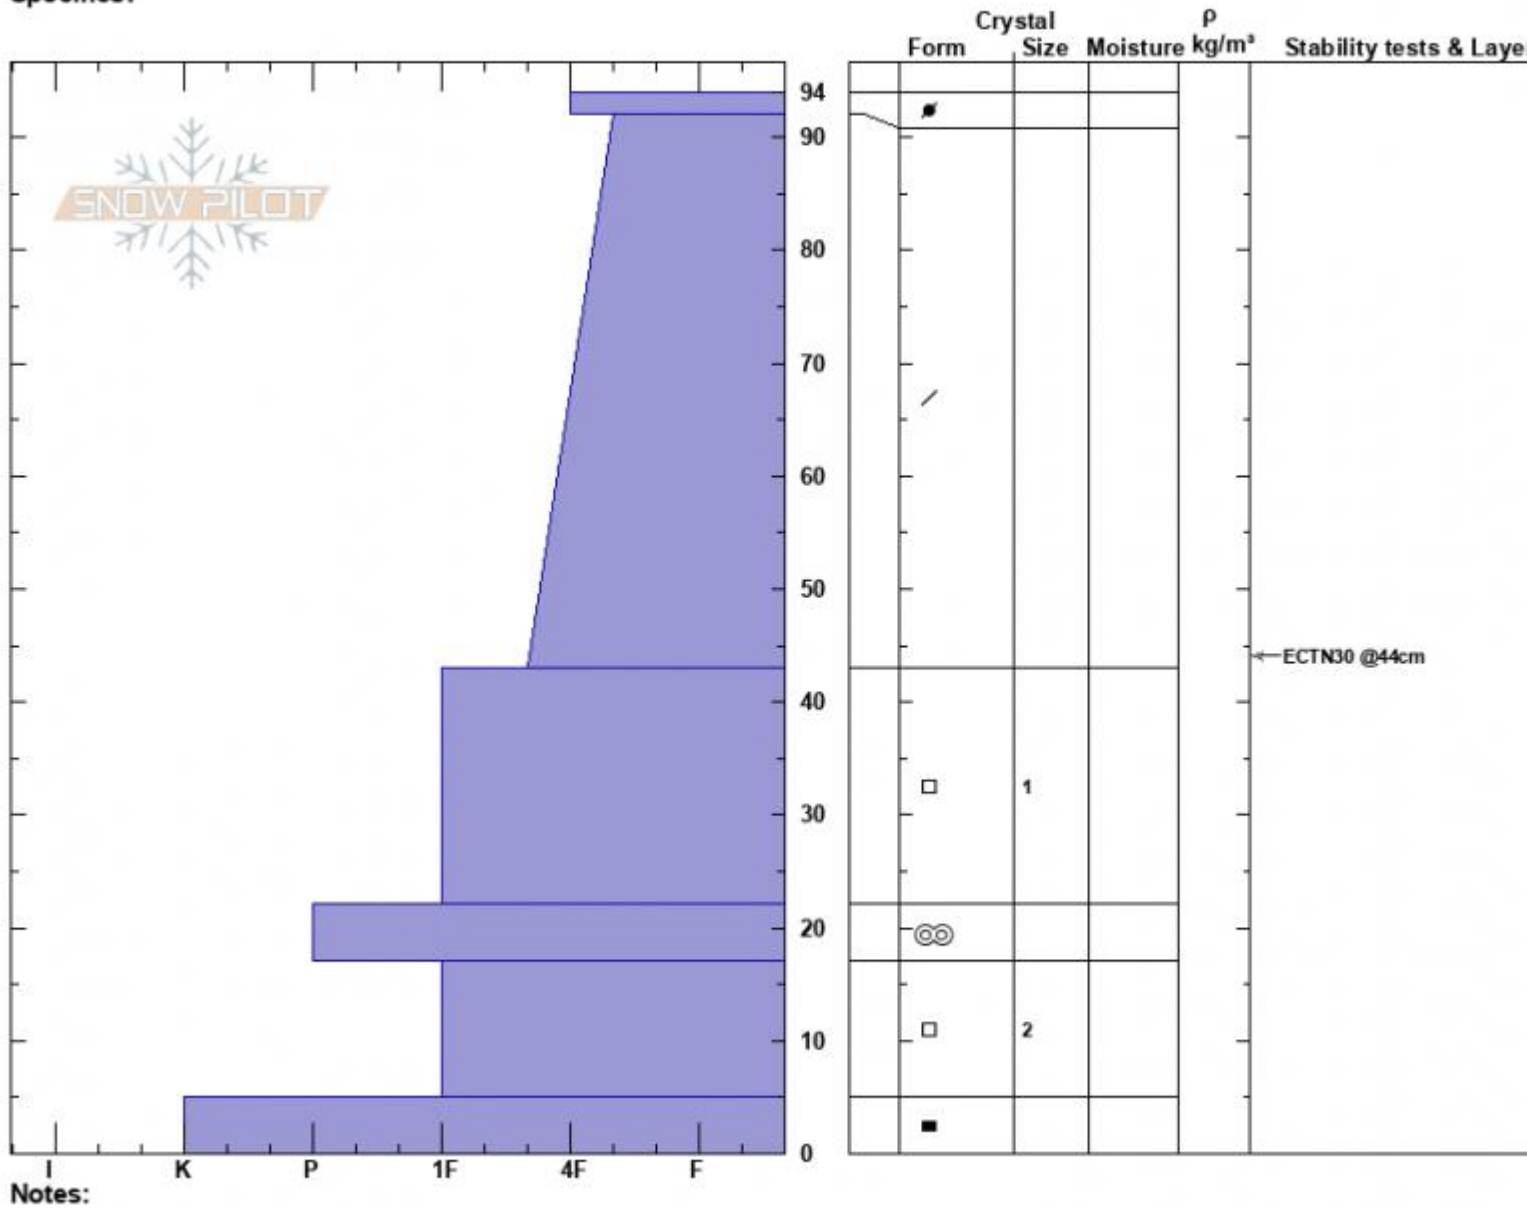

The Throne North  
 Bridger Range  
 MT  
 Elevation: 8373 ft  
 Aspect: 323°  
 Specifics:

Haylee Darby  
 12/19/2024 - 1:30pm  
 Co-ord: 45.88261N, -110.95281W  
 Slope Angle: 21°  
 Wind Loading:

Stability:  
 Air Temperature: 0°C  
 Sky Cover: FEW  
 Precipitation: NO  
 Wind: W Light Breeze

HS:94 Layer Notes:

Advisory Region  
 Bridger Range  
 Longitude  
 -110.95W  
 Latitude  
 45.88N  
 Bridger Range, 2024-12-19