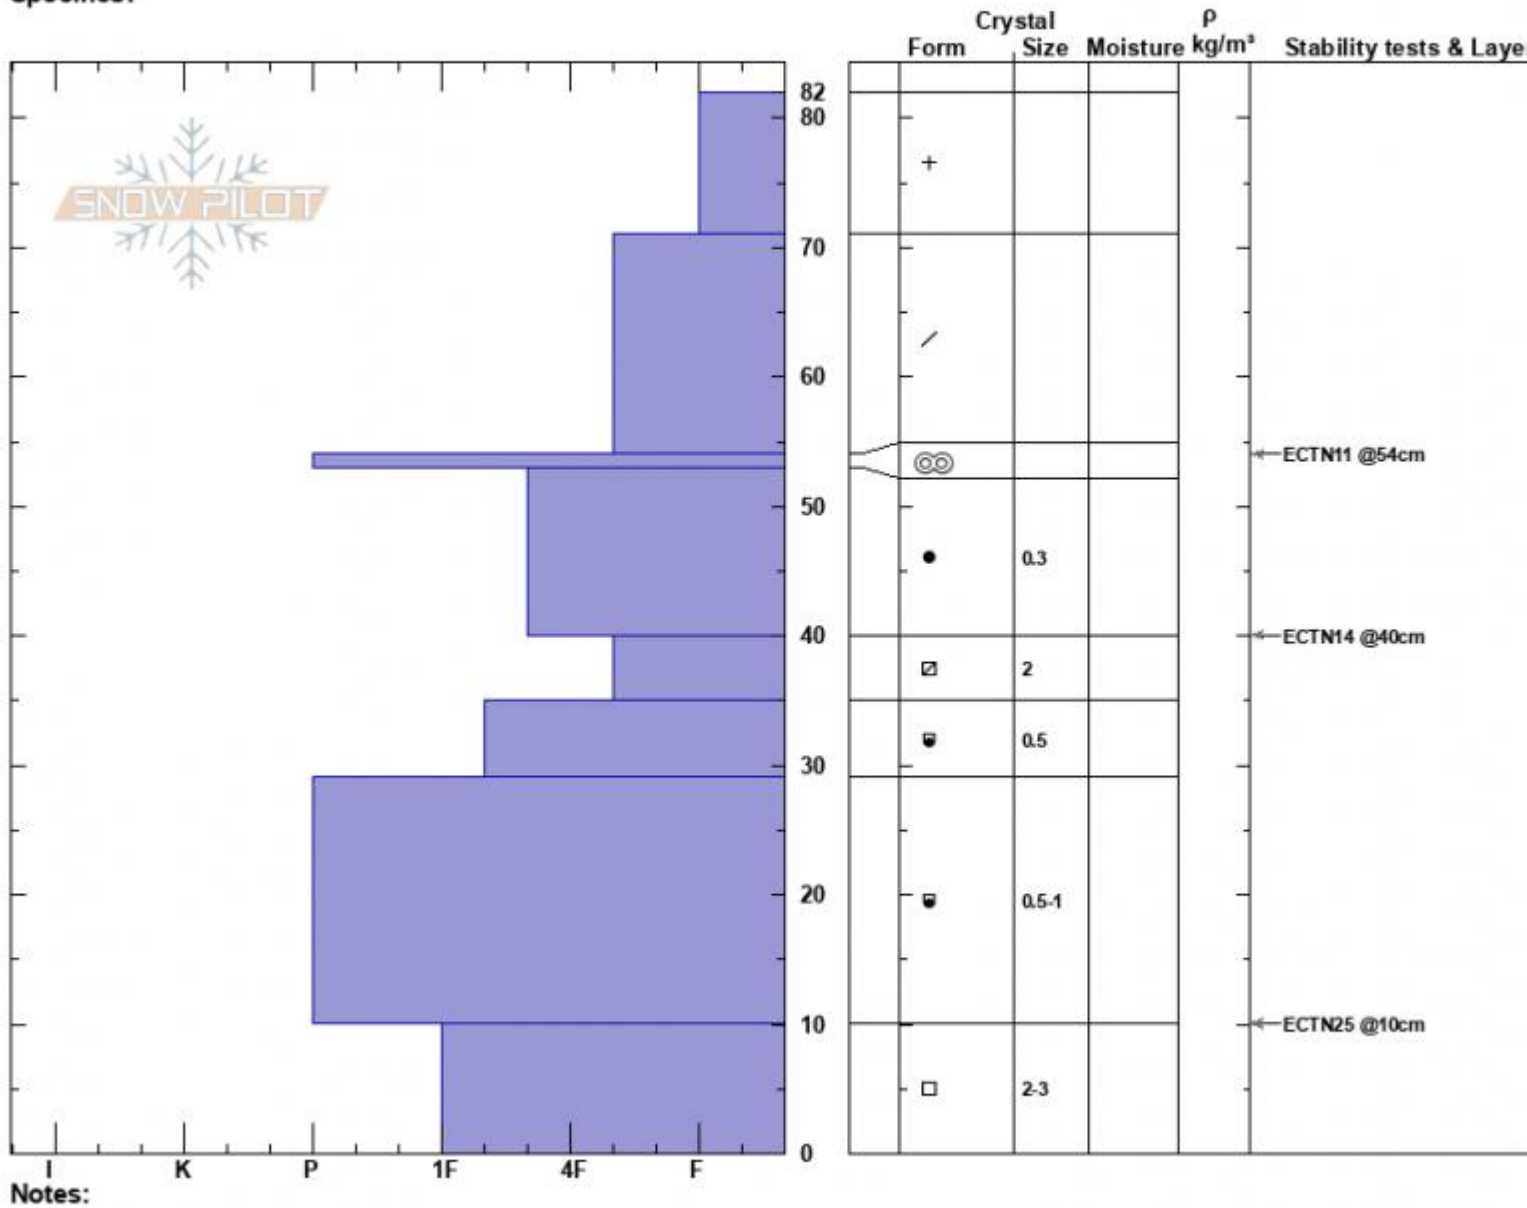

Henderson West  
 Cooke City  
 MT  
 Elevation: 9405 ft  
 Aspect: 277°  
 Specifics:

Haylee Darby  
 12/17/2024 - 10:00am  
 Co-ord: 45.04308N, -109.94364W  
 Slope Angle: 28°  
 Wind Loading: no

Stability:  
 Air Temperature: 0°C  
 Sky Cover: FEW  
 Precipitation: NO  
 Wind: NW Calm

HS:82  
 PF:55  
 PS:39

Layer Notes:

Notes:  
 Advisory Region  
 Cooke City  
 Longitude  
 -109.95W  
 Latitude  
 45.05N  
 Cooke City, 2024-12-17