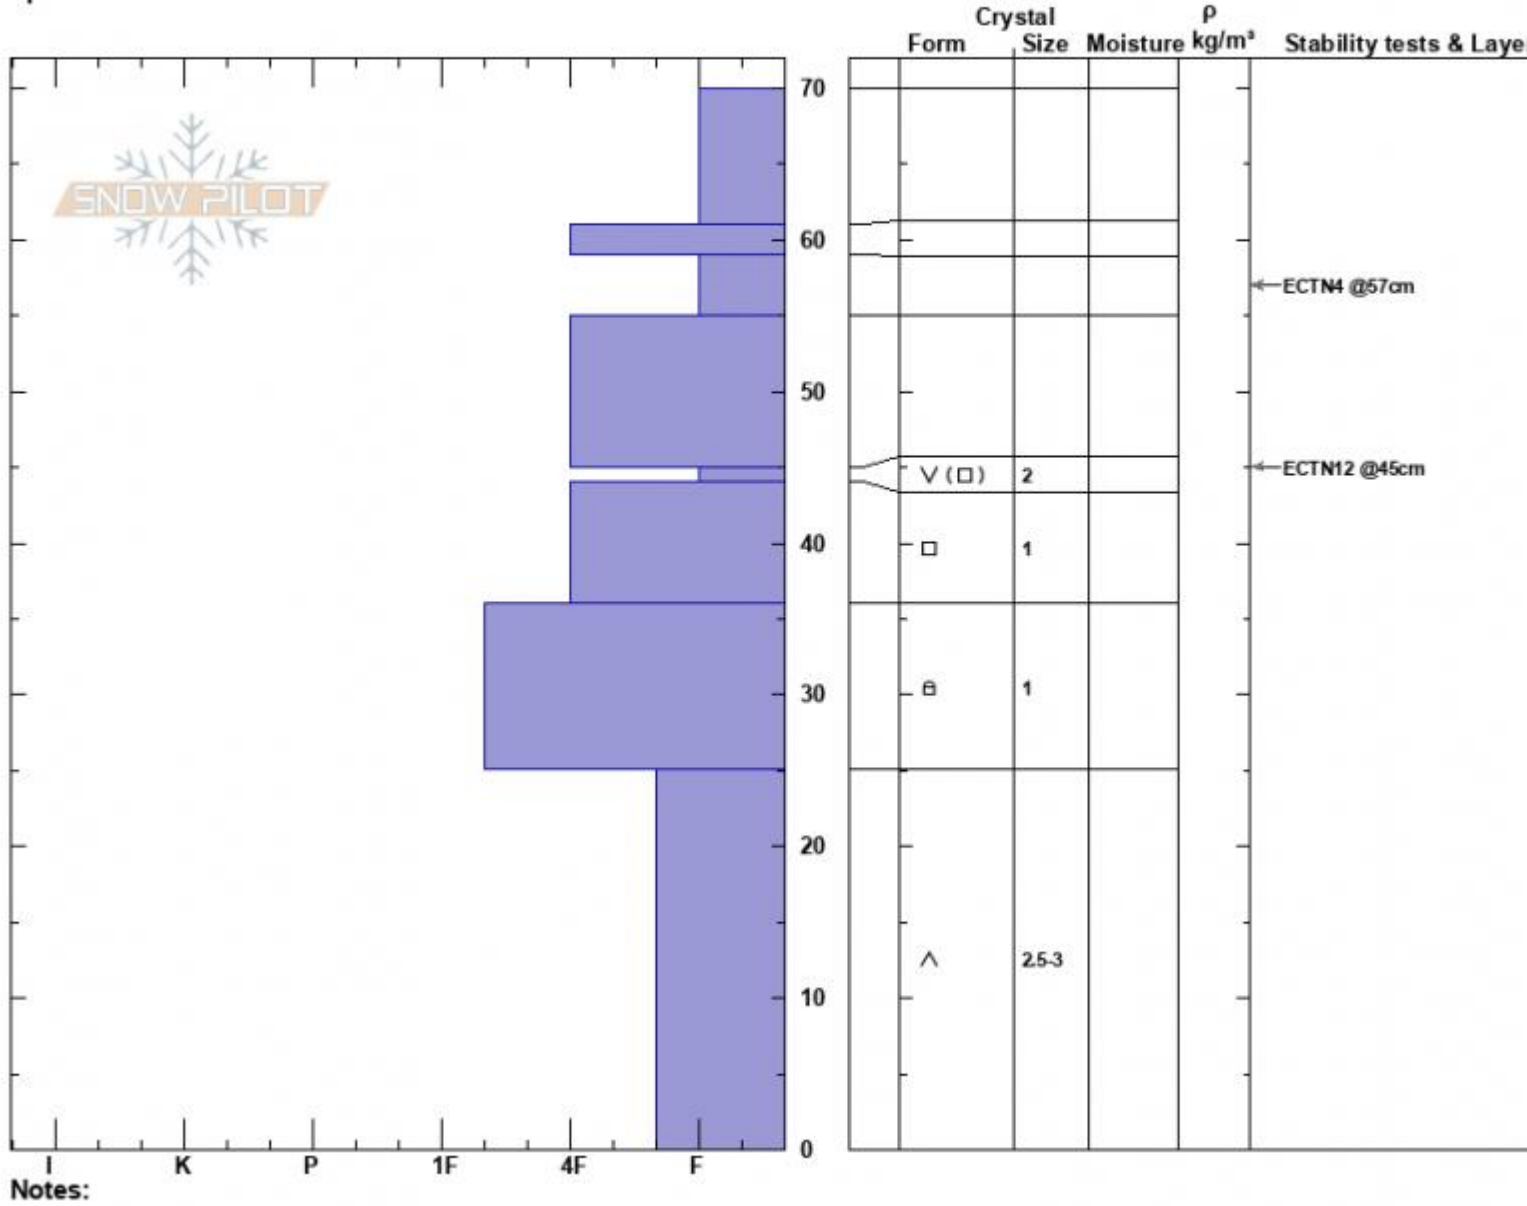

west Woody Ridge
 Absaroka Range
 MT
 Elevation: 9550 ft
 Aspect: 270°
 Specifics:

Beau Fredlund
 12/15/2024 - 1:00pm
 Co-ord: 44.98447N, -109.92684E
 Slope Angle: 28°
 Wind Loading:

Stability:
 Air Temperature:
 Sky Cover:
 Precipitation: S2
 Wind:

HS:70 **Layer Notes:**
 45-44cm: Problematic layer

Longitude

-109.94W

Latitude

44.99N

Cooke City, 2024-12-15