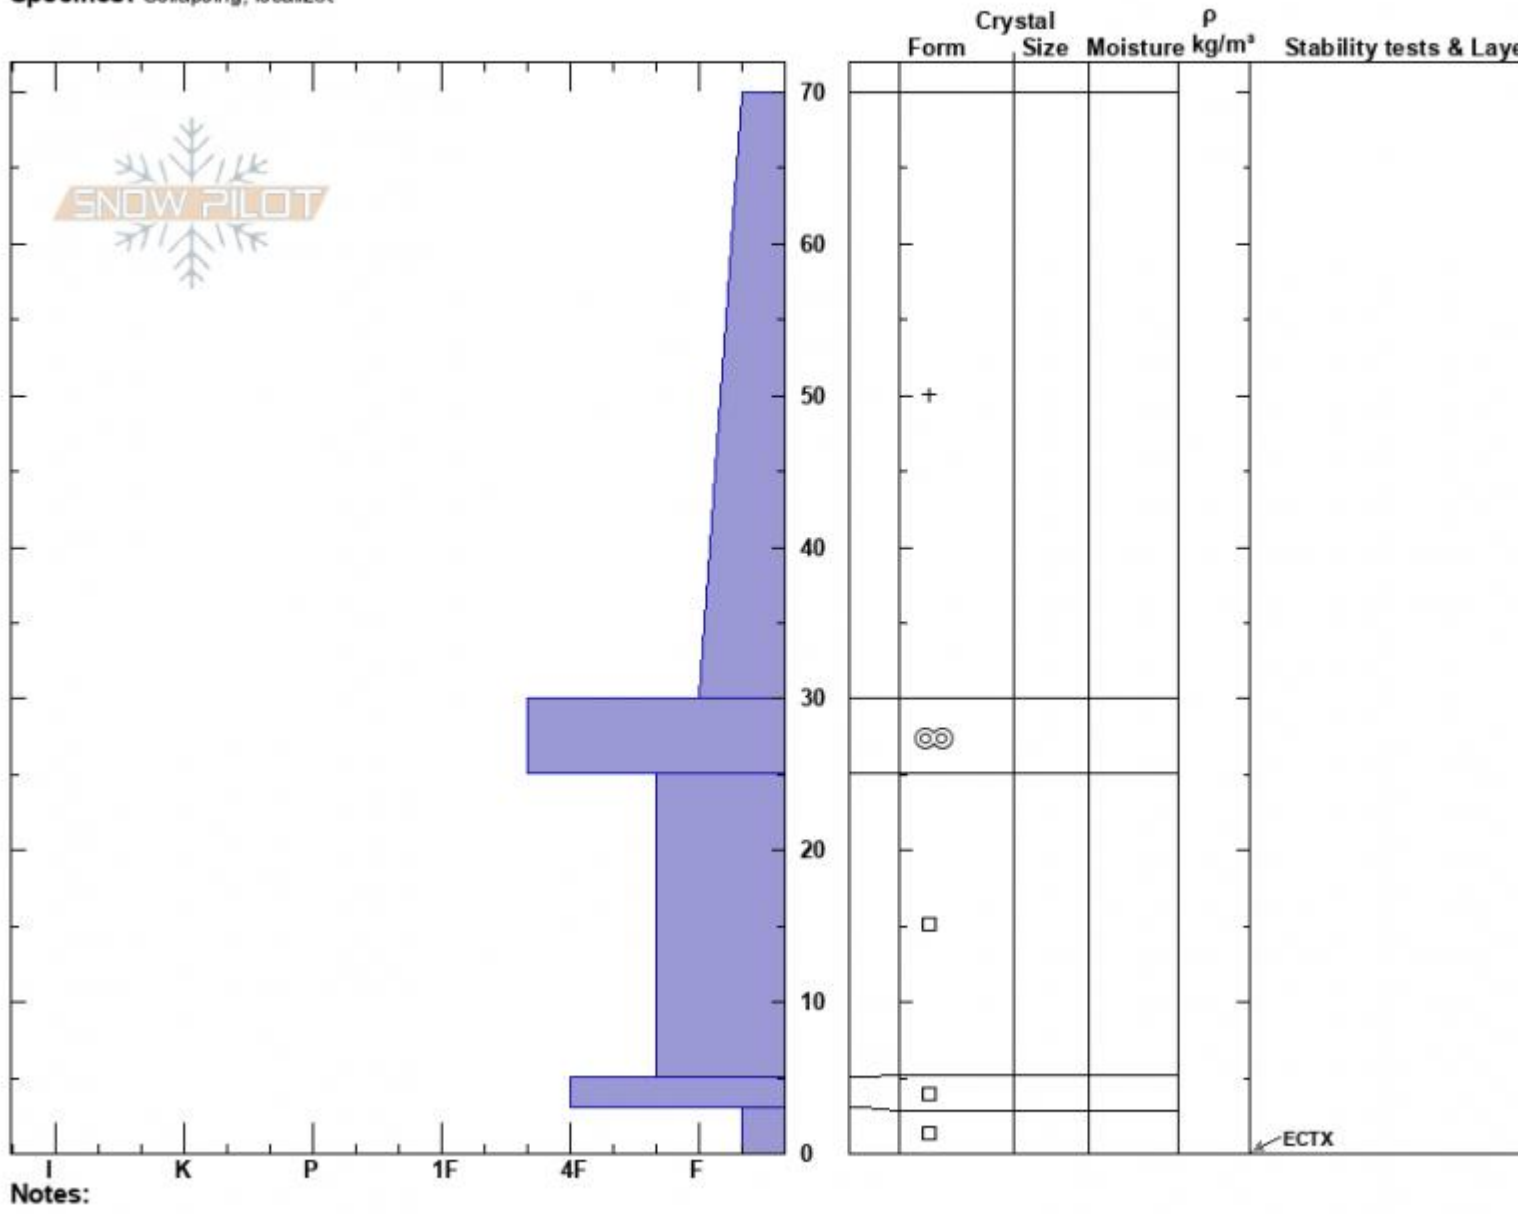

Blackmore  
 Gallatin Range-N  
 MT  
 Elevation: 2800 m  
 Aspect: E  
 Specifics: Collapsing, localizer

Kaden Johnson  
 12/10/2024 - 12:00pm  
 Co-ord: 45.44418N, -110.99729W  
 Slope Angle: 20°  
 Wind Loading: yes

Stability:  
 Air Temperature: -10°C  
 Sky Cover: SCT  
 Precipitation: S-1  
 Wind: SW Moderate

HS:70  
 PF:60  
 PS:60  
 Layer Notes:  
 25-5cm: Problematic layer

Advisory Region  
 Northern Gallatin  
 Longitude  
 -111.00W  
 Latitude  
 45.44N  
 Northern Gallatin, 2024-12-10