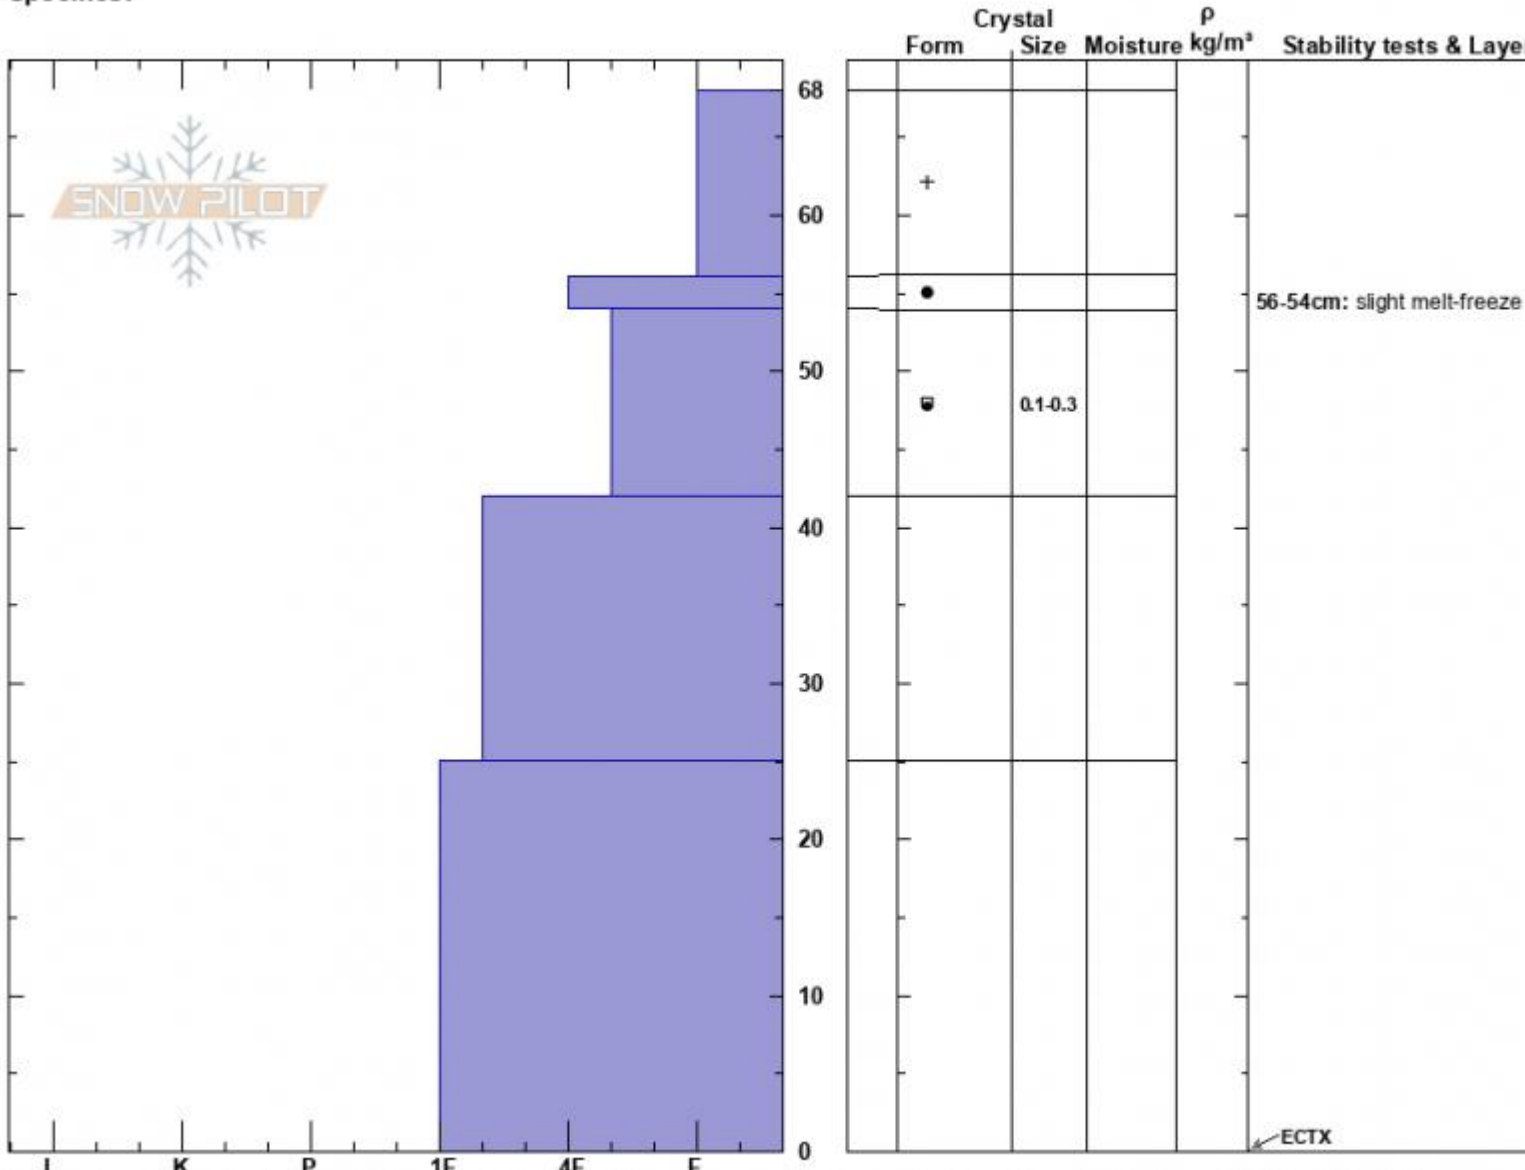

Texas Meadows north  
 Bridger Range  
 MT  
 Elevation: 7860 ft  
 Aspect: 307°  
 Specifics:

Mark Staples  
 12/10/2024 - 11:30am  
 Co-ord: 45.84041N, -110.93538W  
 Slope Angle: 19°  
 Wind Loading: no

Stability: Good  
 Air Temperature:  
 Sky Cover: FEW  
 Precipitation:  
 Wind: NW Moderate

HS:68  
 Layer Notes:  
 56-54cm: slight melt-freeze  
 54-42cm: Problematic layer

Snow profile N facing by Texas Meadow

Advisory Region  
 Bridger Range  
 Longitude  
 -110.94W

Latitude

45.84N

Bridger Range, 2024-12-10