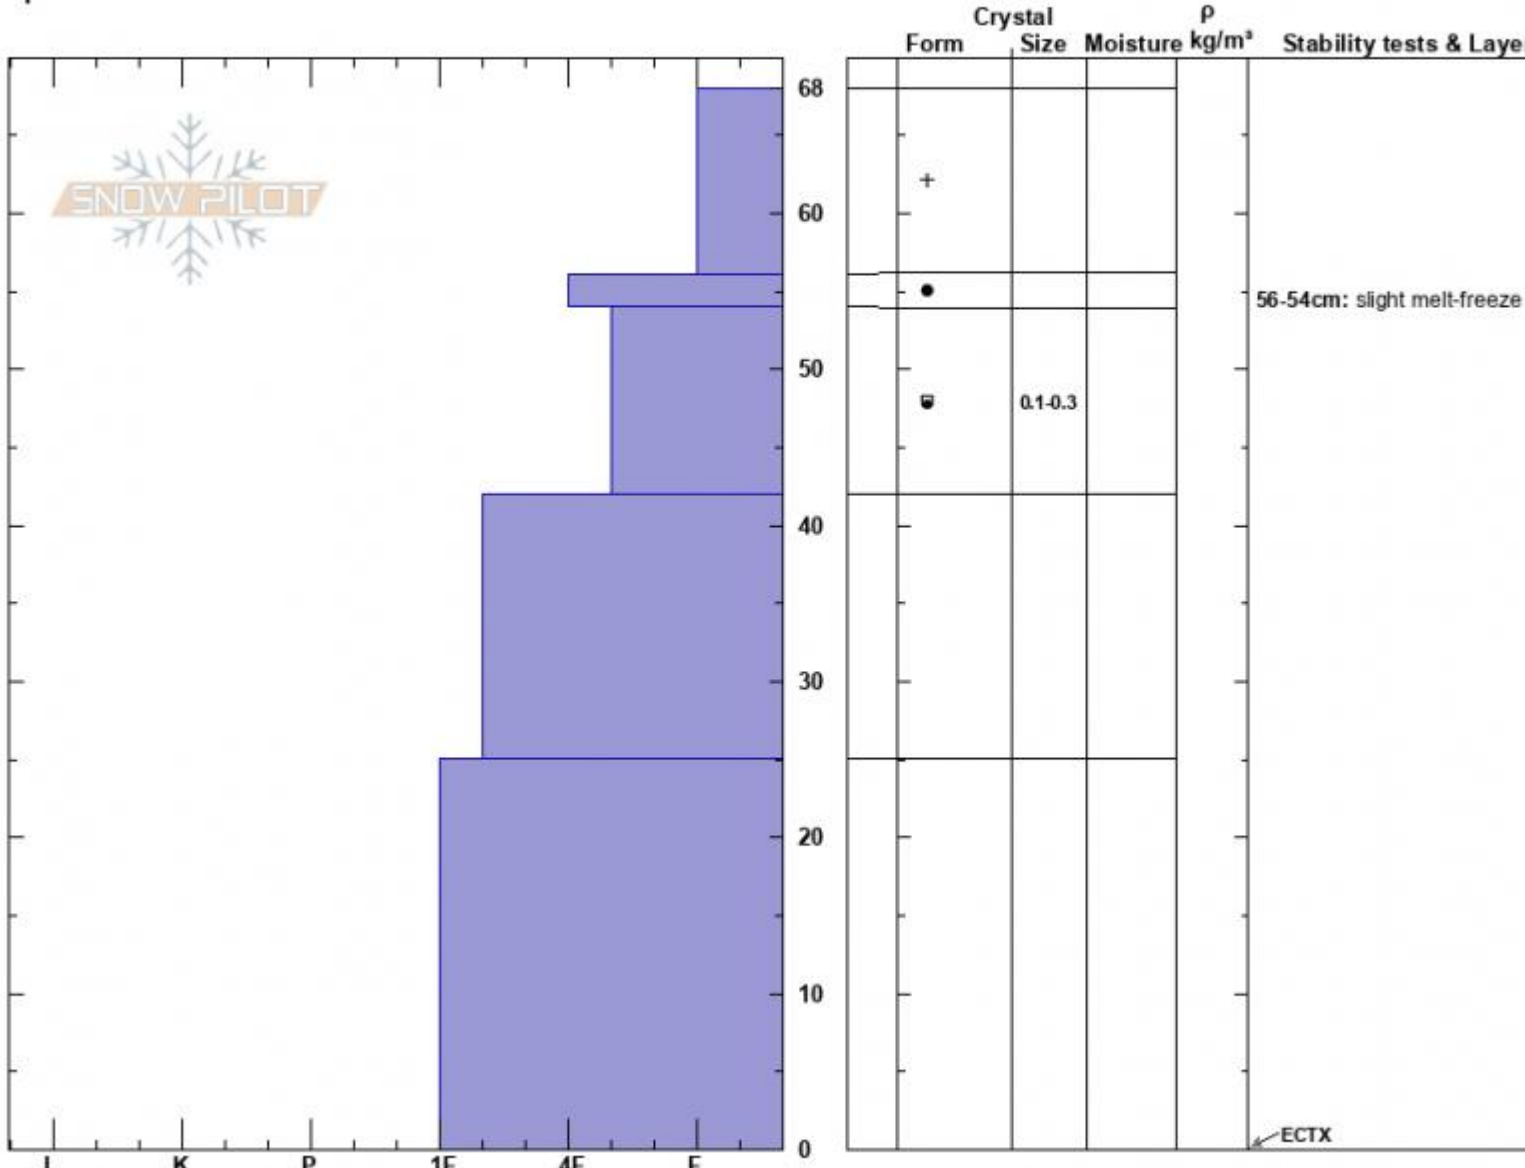

Texas Meadows north
 Bridger Range
 MT
 Elevation: 7860 ft
 Aspect: 307°
 Specifics:

Mark Staples
 12/10/2024 - 11:30am
 Co-ord: 45.84041N, -110.93538W
 Slope Angle: 19°
 Wind Loading: no

Stability: Good
 Air Temperature:
 Sky Cover: FEW
 Precipitation:
 Wind: NW Moderate

HS:68
 Layer Notes:
 56-54cm: slight melt-freeze
 54-42cm: Problematic layer

Notes: Overall surprisingly supportable snowpack. Faceting of the old snow surface that was just buried is evident but generally minimal. The bridgers expect... than other areas due to lower elevations.

Snow profile N facing by Texas Meadow

Advisory Region
 Bridger Range
 Longitude
 -110.94W

Latitude

45.84N

Bridger Range, 2024-12-10