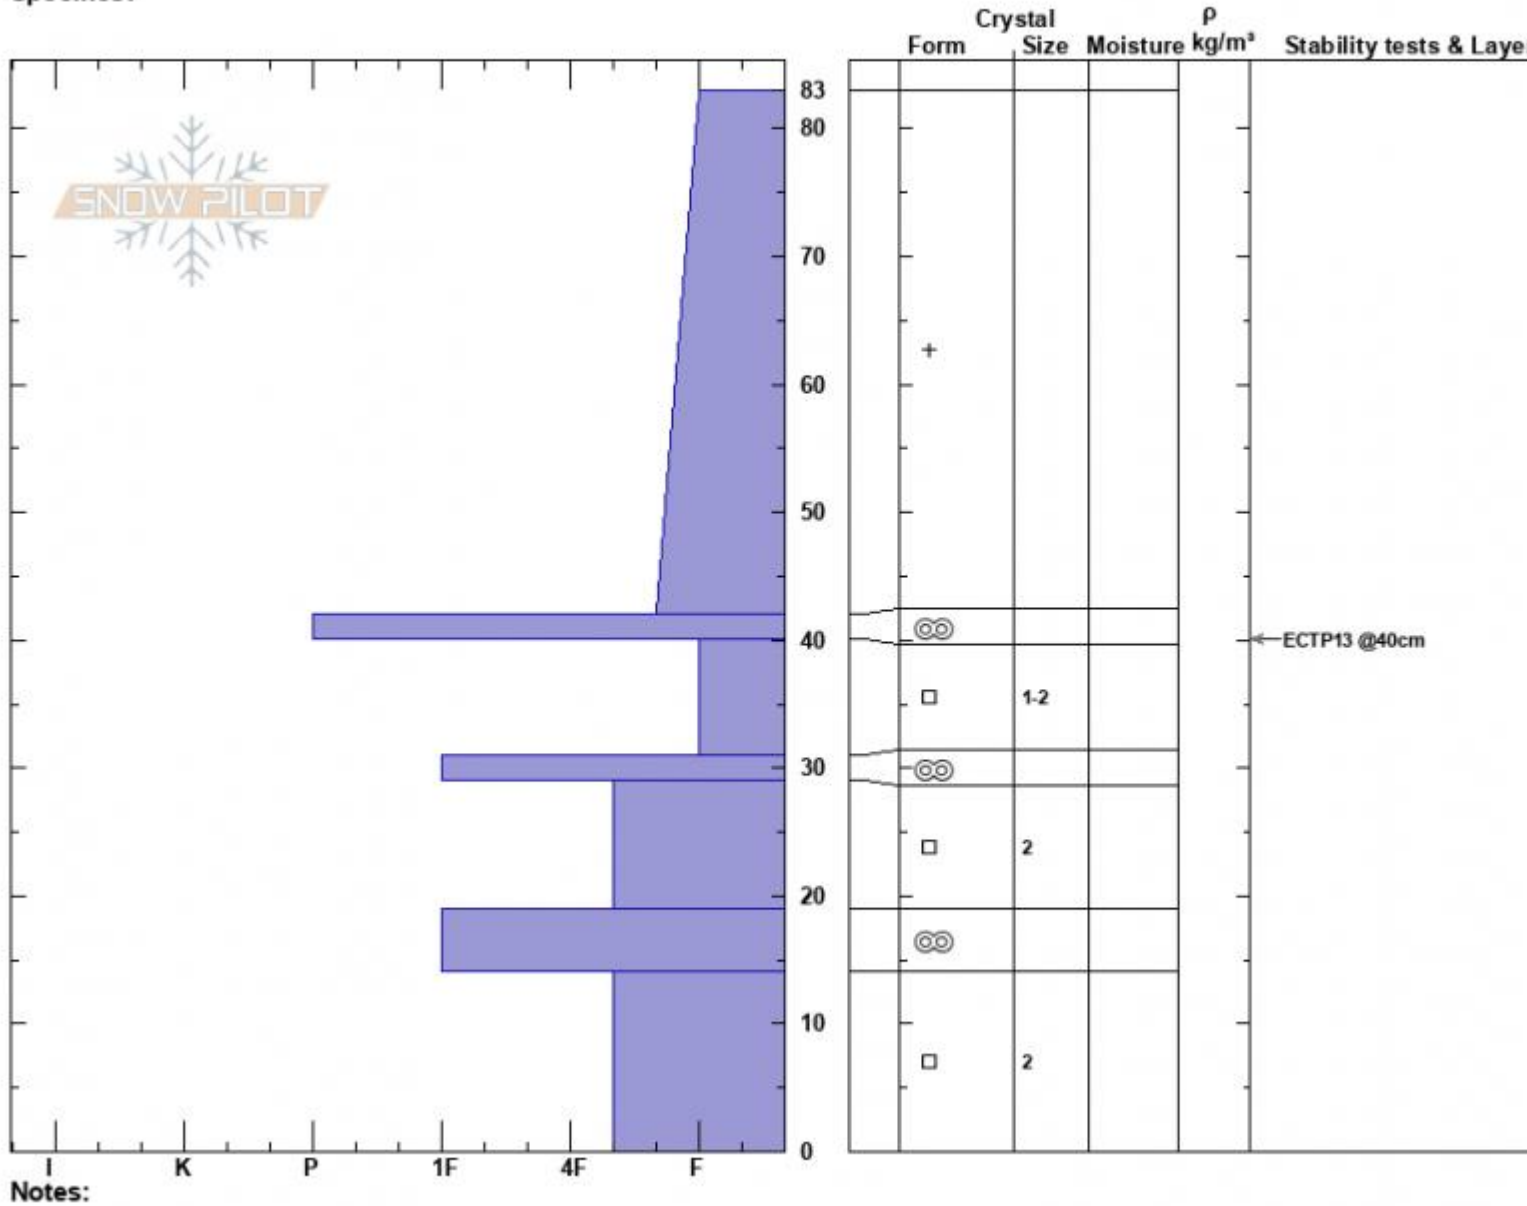

Blackmore SE Face  
 Gallatin Range-N  
 MT  
 Elevation: 9705 ft  
 Aspect: 115°  
 Specifics:

Haylee Darby  
 12/10/2024 - 12:45pm  
 Co-ord: 45.44581N, -111.00166W  
 Slope Angle: 26°  
 Wind Loading: no

Stability:  
 Air Temperature: -6°C  
 Sky Cover: BKN  
 Precipitation: NO  
 Wind: W Light Breeze

HS:83  
 PF:45  
 PS:30  
 Layer Notes:

Notes:  
 Advisory Region  
 Northern Gallatin  
 Longitude  
 -111.00W  
 Latitude  
 45.44N  
 Northern Gallatin, 2024-12-10