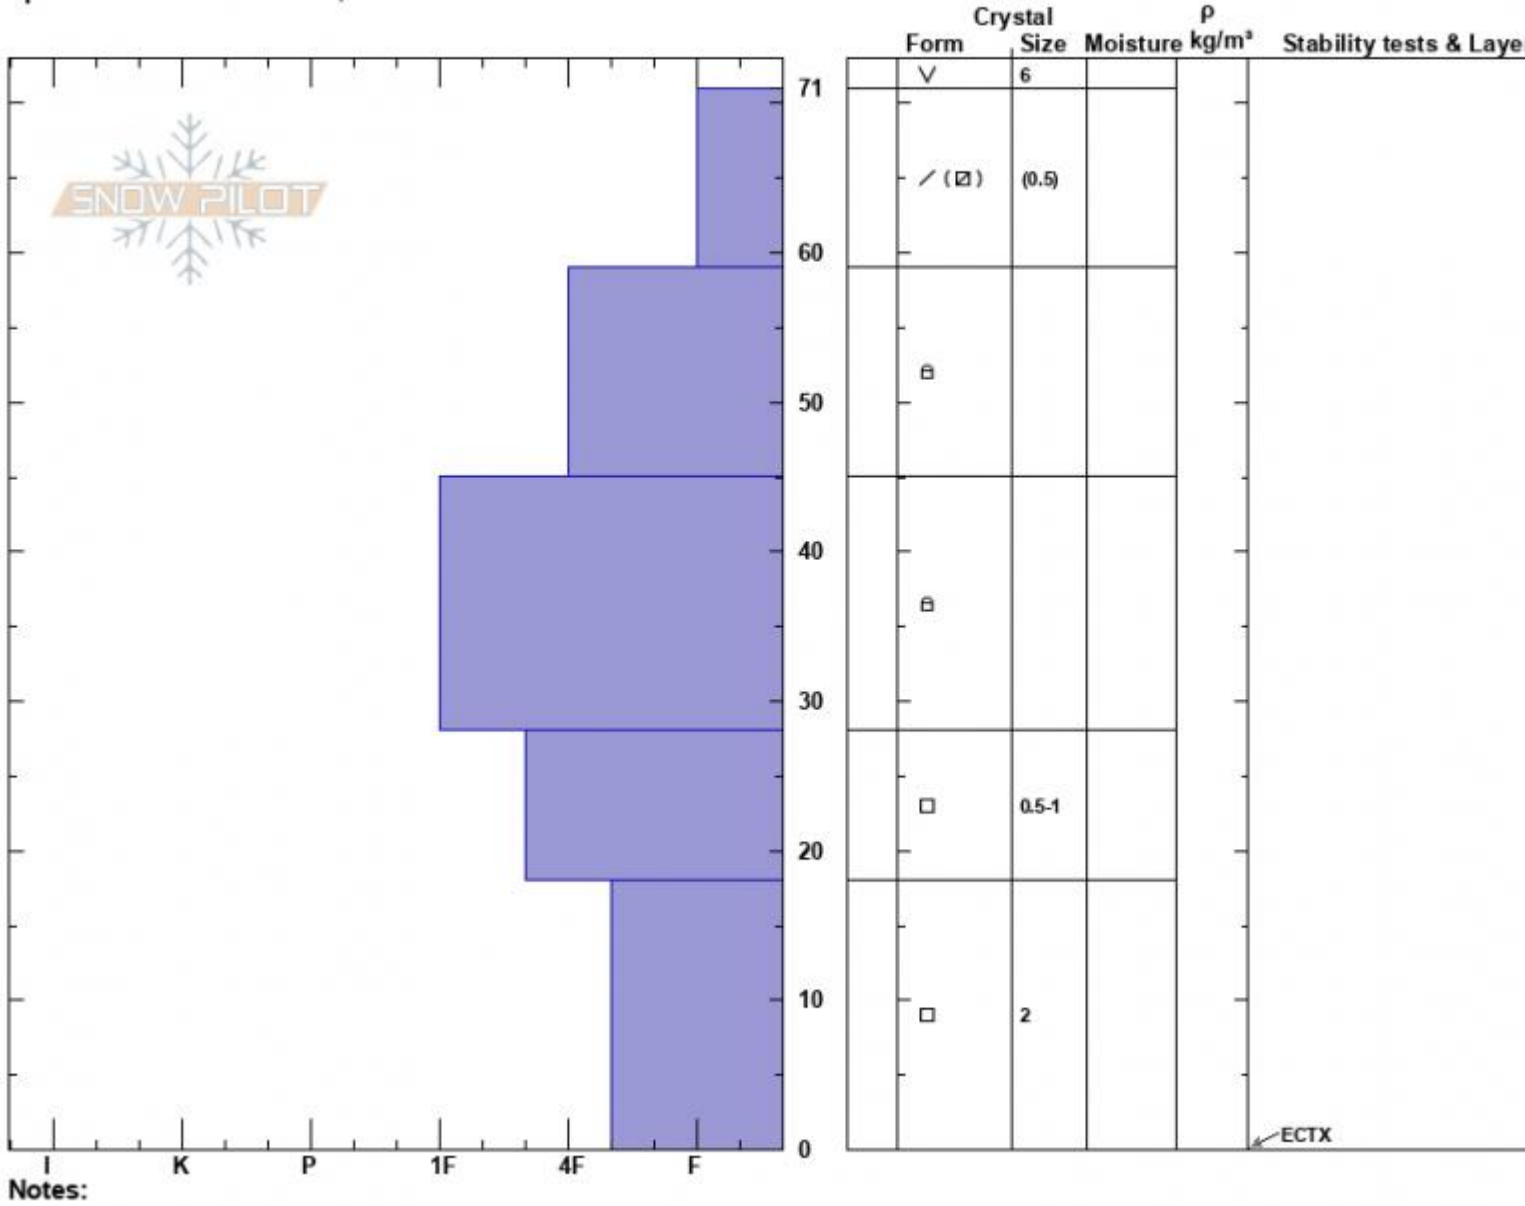

Second Yellow Mule  
 Madison Range-N  
 MT  
 Elevation: 9400 ft  
 Aspect: 42°  
 Specifics: We snowmobiled slope

Haylee Darby  
 12/04/2024 - 11:00am  
 Co-ord: 45.17931N, -111.40368W  
 Slope Angle: 26°  
 Wind Loading: no

Stability:  
 Air Temperature: -2°C  
 Sky Cover: CLR  
 Precipitation: NO  
 Wind: W Calm

Layer Notes:

Advisory Region  
 Northern Madison  
 Longitude  
 -111.38W  
 Latitude  
 45.17N  
 Northern Madison, 2024-12-05