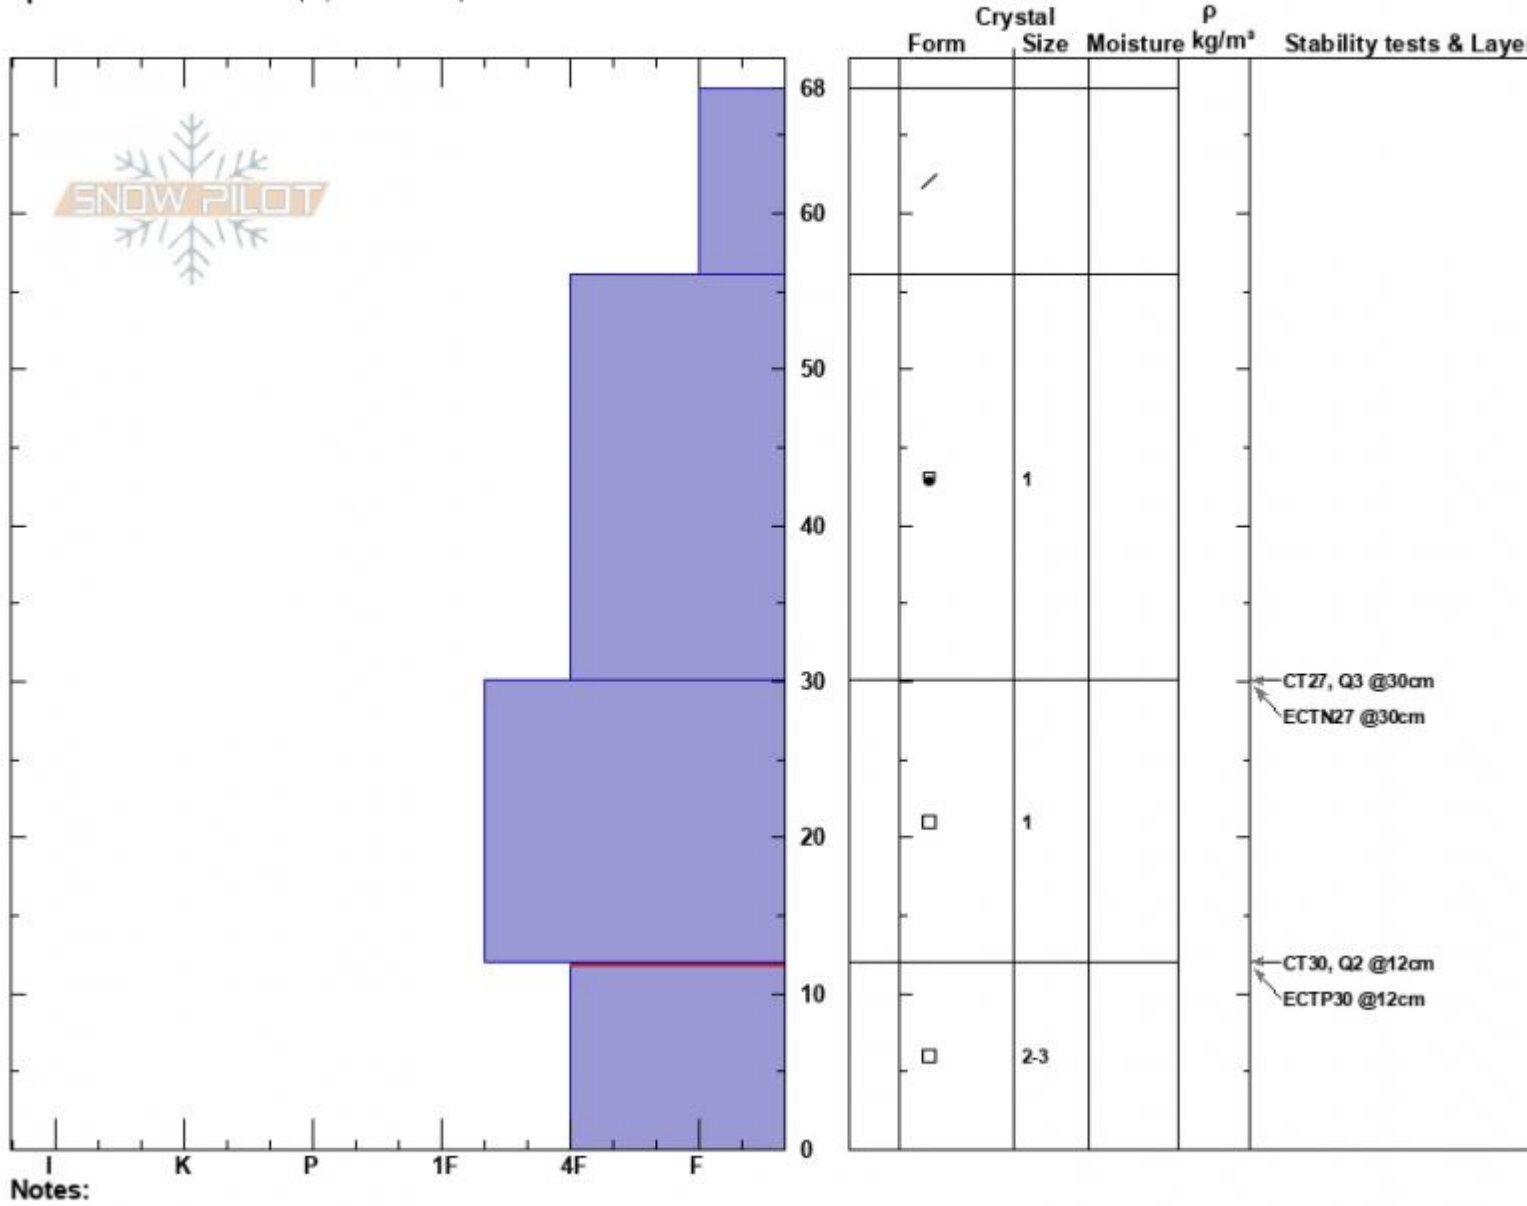

Spanky's Profile  
 Madison Range-N  
 MT  
 Elevation: 9240 ft  
 Aspect: 60°  
 Specifics: Ski tracks on slope; We skied slope

Dave Zinn  
 12/01/2024 - 12:00pm  
 Co-ord: 45.32441N, -111.38145W  
 Slope Angle: 32°  
 Wind Loading: no

Stability: Good  
 Air Temperature:  
 Sky Cover: BKN  
 Precipitation: NO  
 Wind: Calm

HS:68  
 PF:60  
 Layer Notes:  
 12-0cm: Problematic layer

Advisory Region  
 Northern Madison  
 Longitude  
 -111.38W  
 Latitude  
 45.35N  
 Northern Madison, 2024-12-01