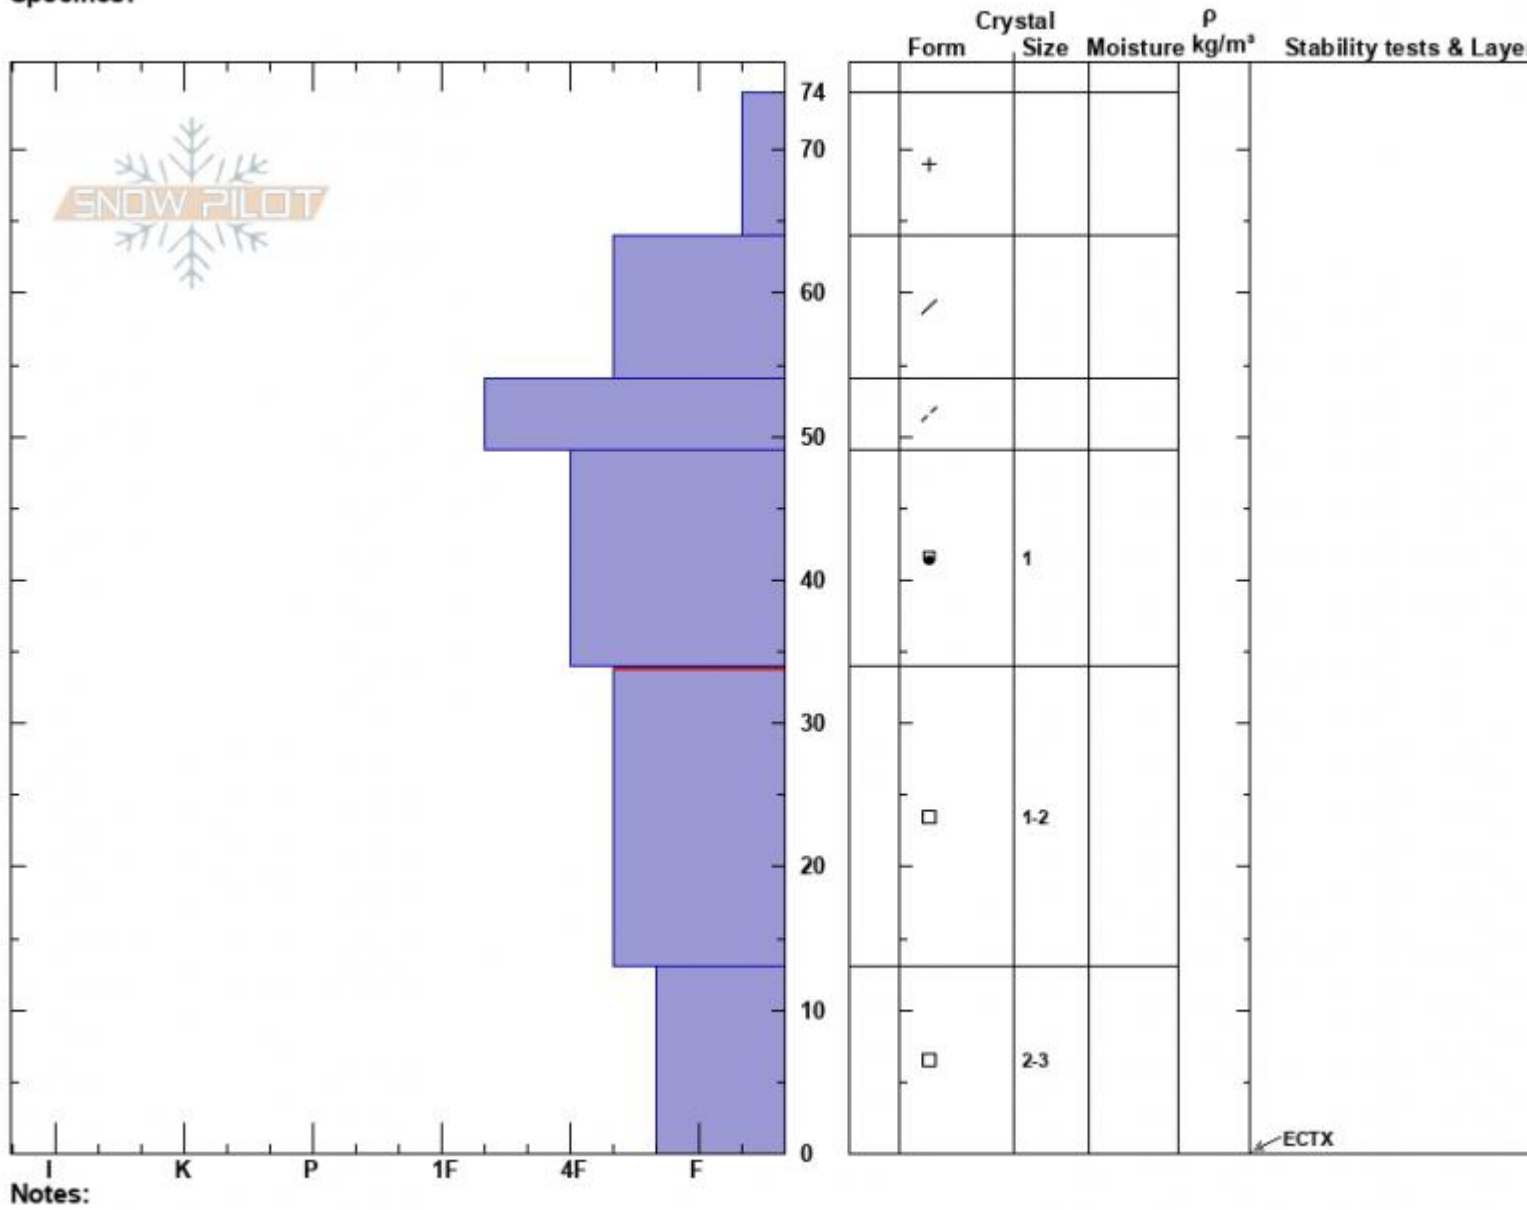

Blackmore N Shoulder
 Gallatin Range-N
 MT
 Elevation: 9626 ft
 Aspect: 315°
 Specifics:

Haylee Darby
 11/27/2024 - 11:15am
 Co-ord: 45.44781N, -110.99935W
 Slope Angle: 25°
 Wind Loading: previous

Stability:
 Air Temperature: -6°C
 Sky Cover: CLR
 Precipitation: NO
 Wind: W Calm

HS:74
 PF:74
 Layer Notes:
 34-13cm: Problematic layer

Advisory Region
 Northern Gallatin
 Longitude
 -111.00W
 Latitude
 45.44N
 Northern Gallatin, 2024-11-27