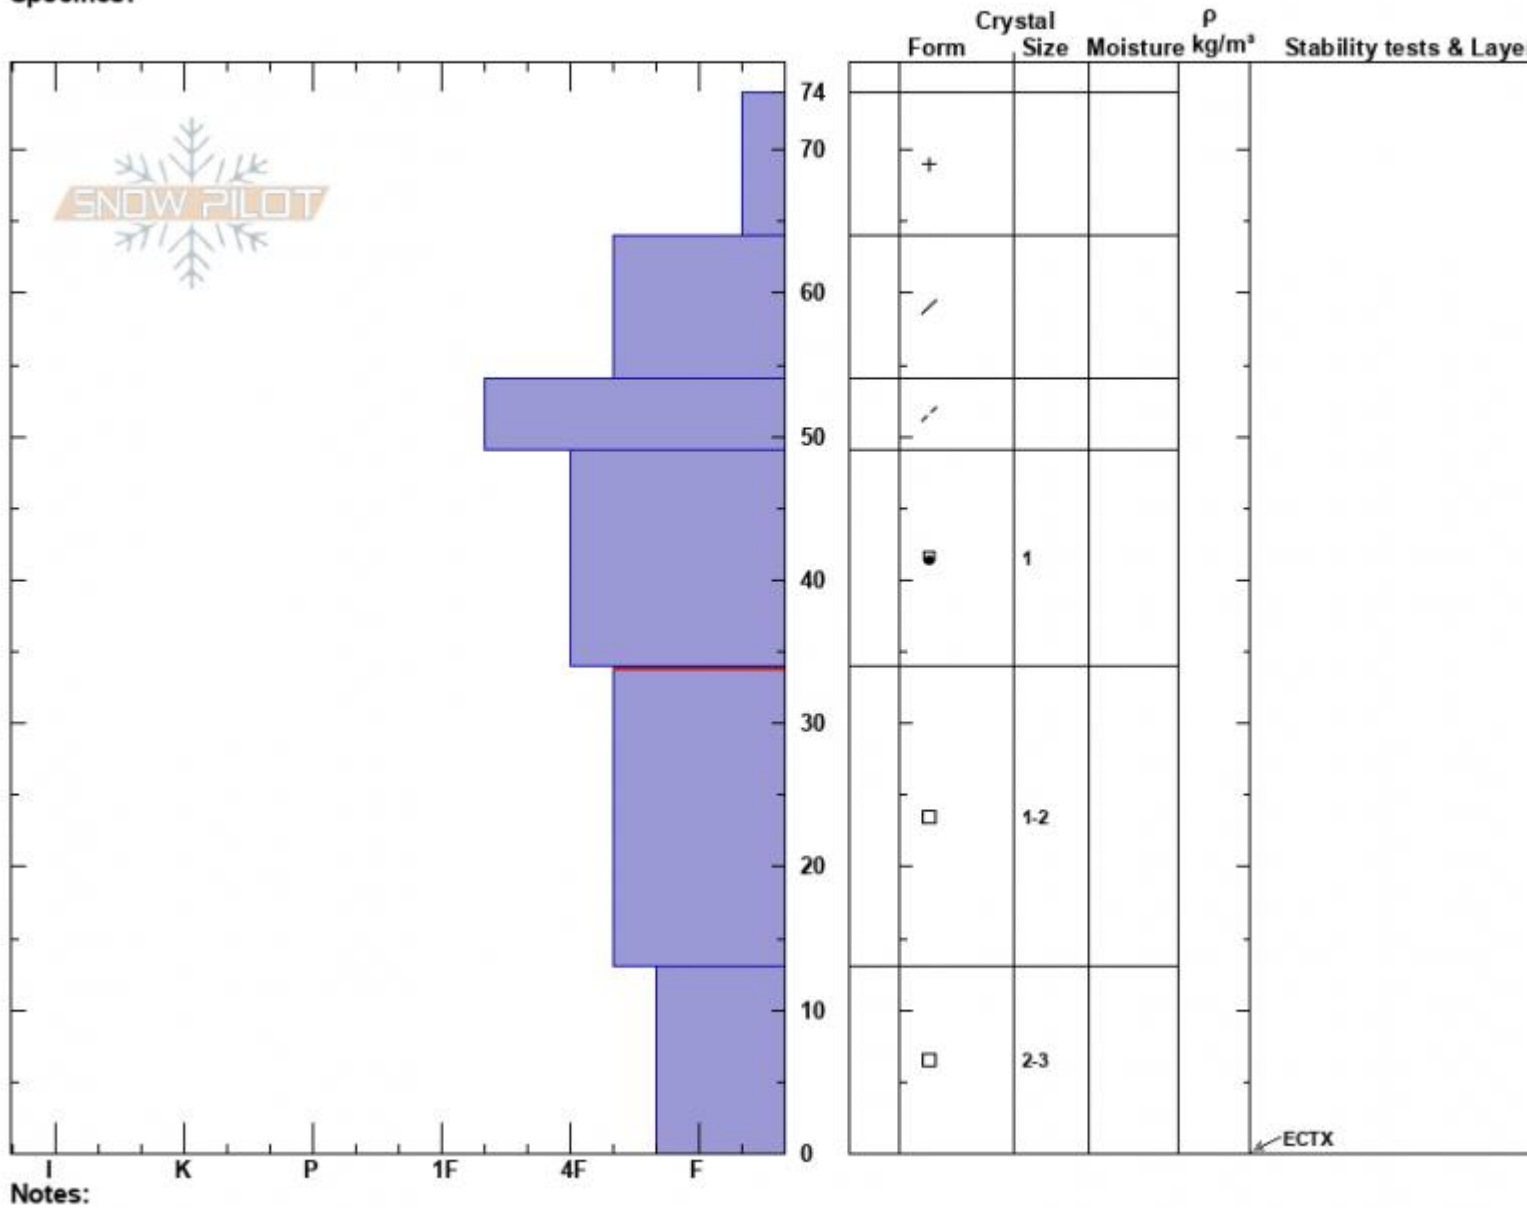

Blackmore N Shoulder
 Gallatin Range-N
 MT
 Elevation: 9626 ft
 Aspect: 315°
 Specifics:

Haylee Darby
 11/27/2024 - 11:15am
 Co-ord: 45.44781N, -110.99935W
 Slope Angle: 25°
 Wind Loading: previous

Stability:
 Air Temperature: -6°C
 Sky Cover: CLR
 Precipitation: NO
 Wind: W Calm

HS:74
 PF:74
 Layer Notes: 34-13cm:Problematic layer

Advisory Region
 Northern Gallatin
 Longitude
 -111.00W
 Latitude
 45.44N
 Northern Gallatin, 2024-11-27