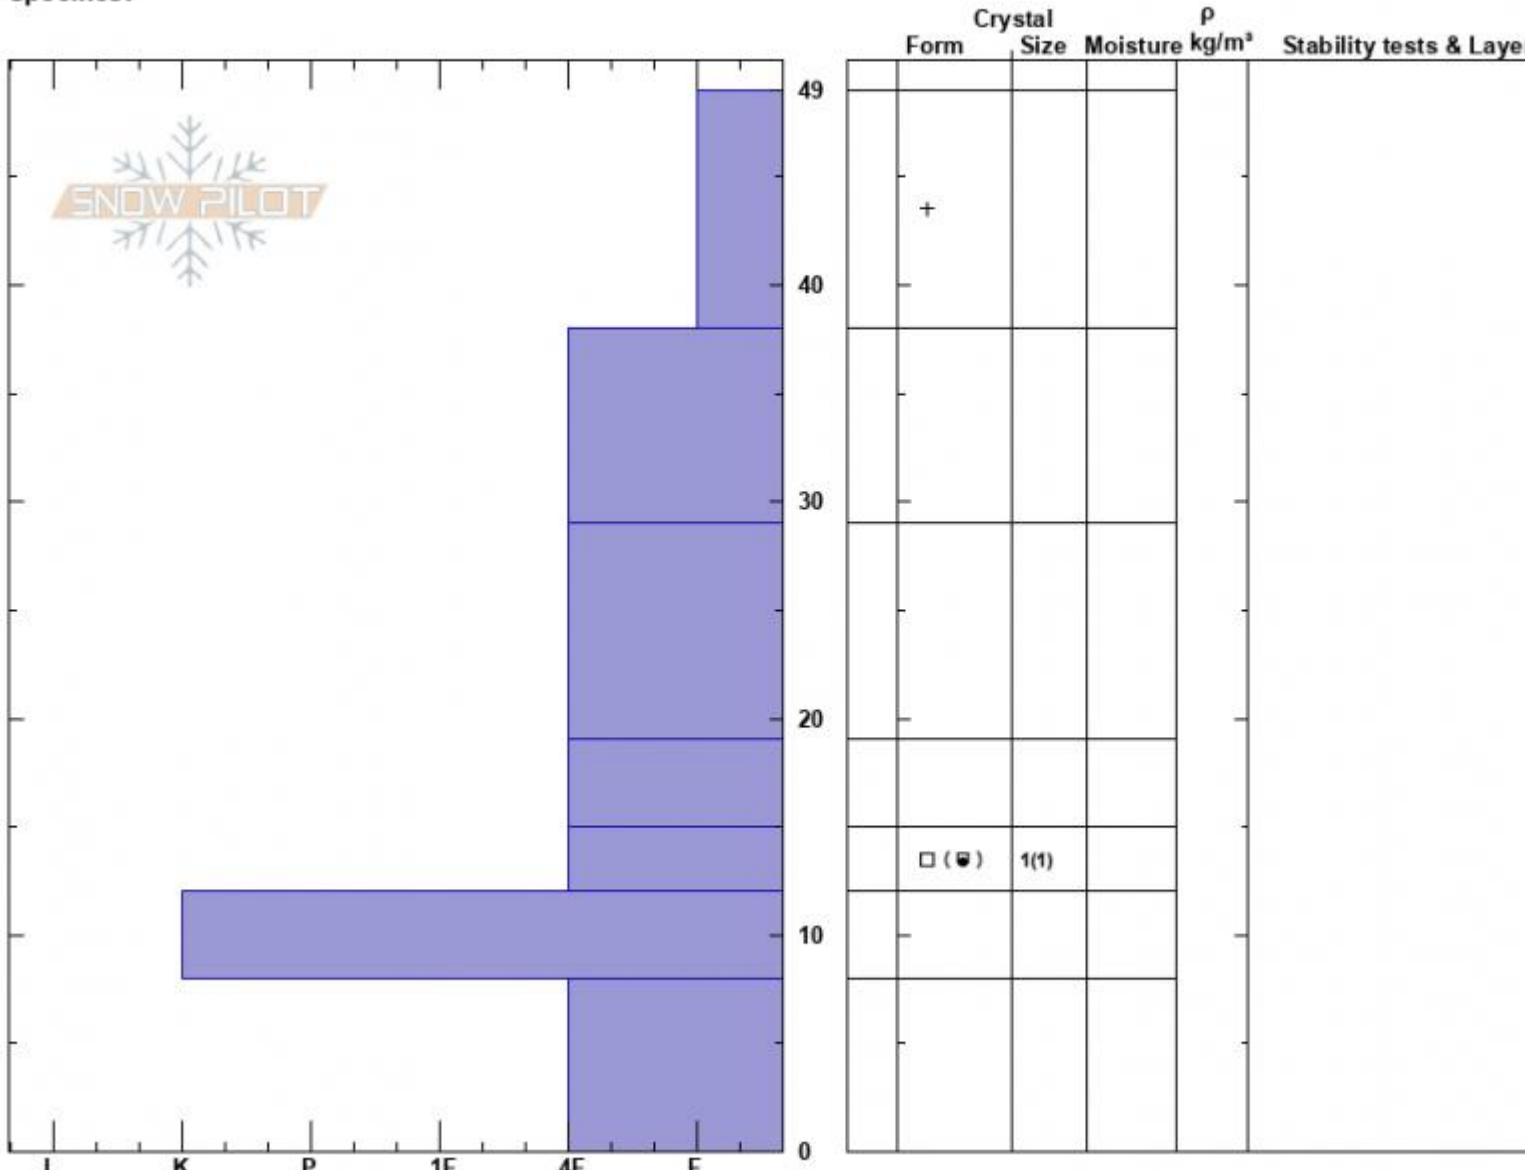

Cabin Creek SE
 Gallatin Range-S
 MT
 Elevation: 9100 ft
 Aspect: 152°
 Specifics:

Mark Staples
 11/27/2024 - 11:15am
 Co-ord: 44.88322N, -111.18340W
 Slope Angle:
 Wind Loading:

Stability:
 Air Temperature:
 Sky Cover: FEW
 Precipitation:
 Wind:

HS:49
 Layer Notes:
 15-12cm: Problematic layer

Notes: Very thin. Warm when we looked at this spot; however, the faceted was more well developed than on N aspects due the addition of solar energy.

SE facing profile Cabin Creek

Advisory Region
 Southern Madison
 Longitude
 -111.23W
 Latitude
 44.89N