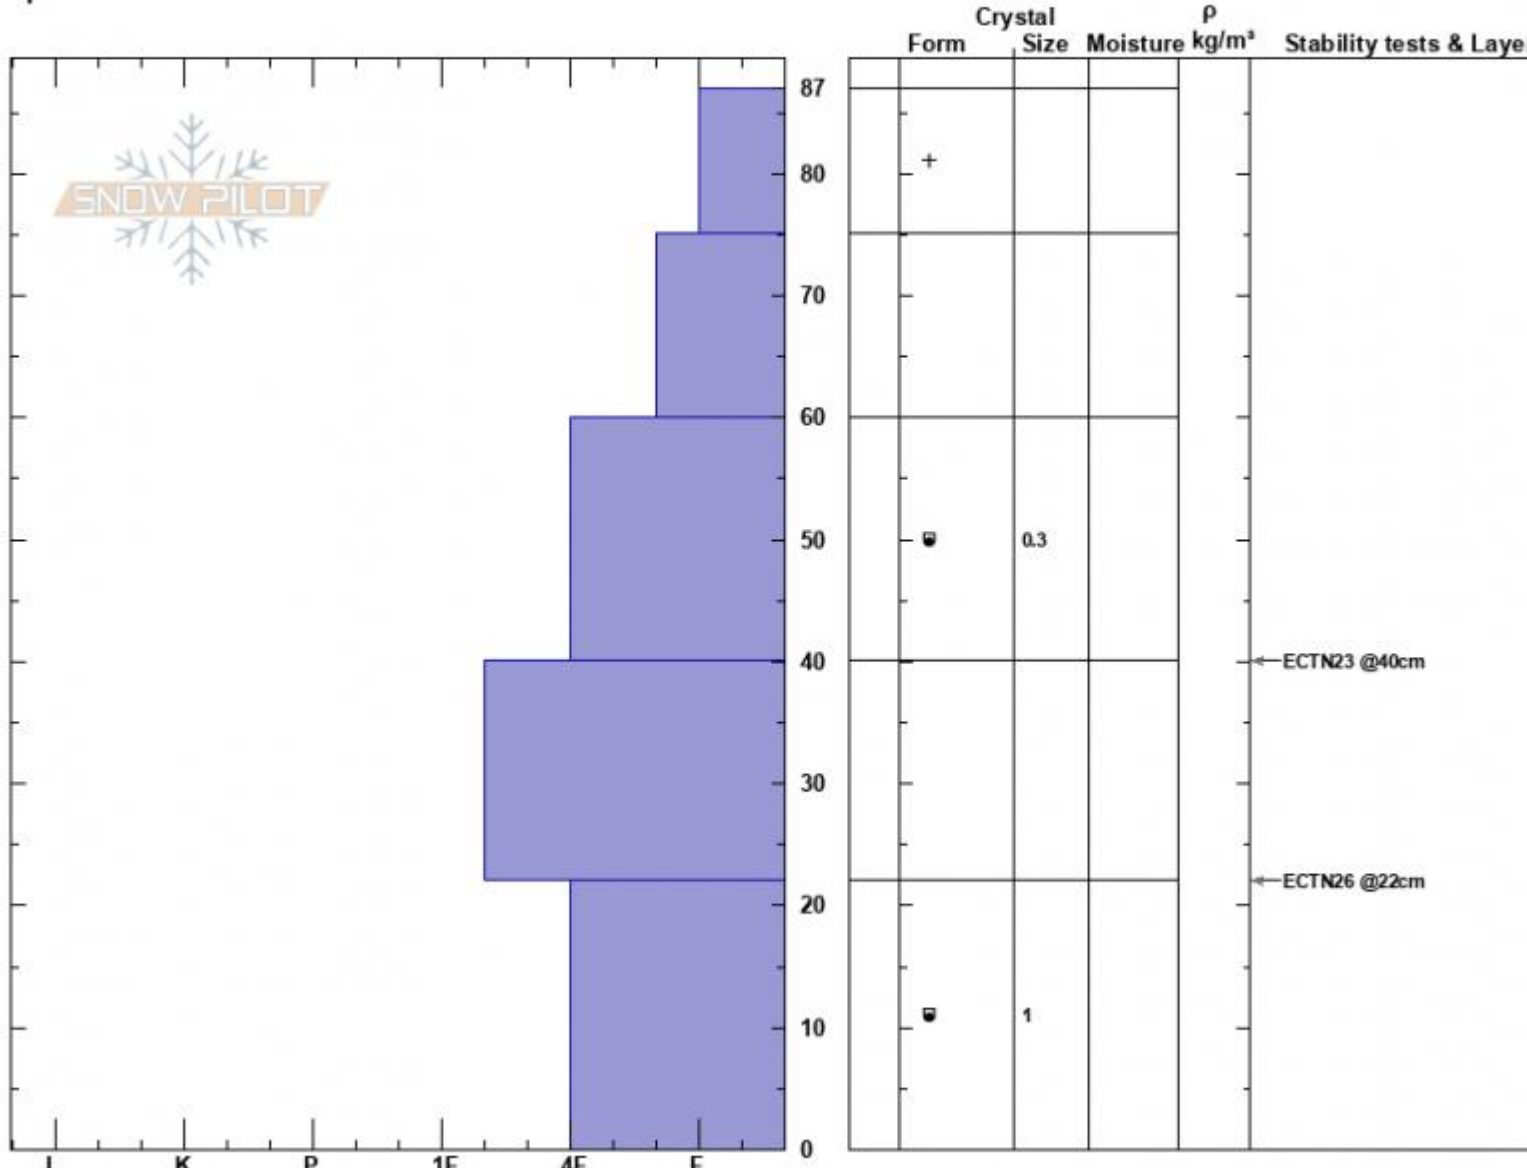

Cabin Creek N
 Madison Range-S
 MT
 Elevation: 9052 ft
 Aspect: 315°
 Specifics:

Mark Staples
 11/27/2024 - 11:00am
 Co-ord: 44.88165N, -111.18568W
 Slope Angle:
 Wind Loading:

Stability:
 Air Temperature:
 Sky Cover: FEW
 Precipitation:
 Wind:

HS:87
 Layer Notes:
 60-40cm: Problematic layer

Notes: Very cold in the shade. Hard to appreciate how cold it is in the mountains with clear skies right now. I expect to see a very different snowpack when I likely not be stronger

N facing profile Cabin Creek

Advisory Region
 Southern Madison

Longitude

-111.23W

Latitude

44.89N

Southern Madison, 2024-11-27