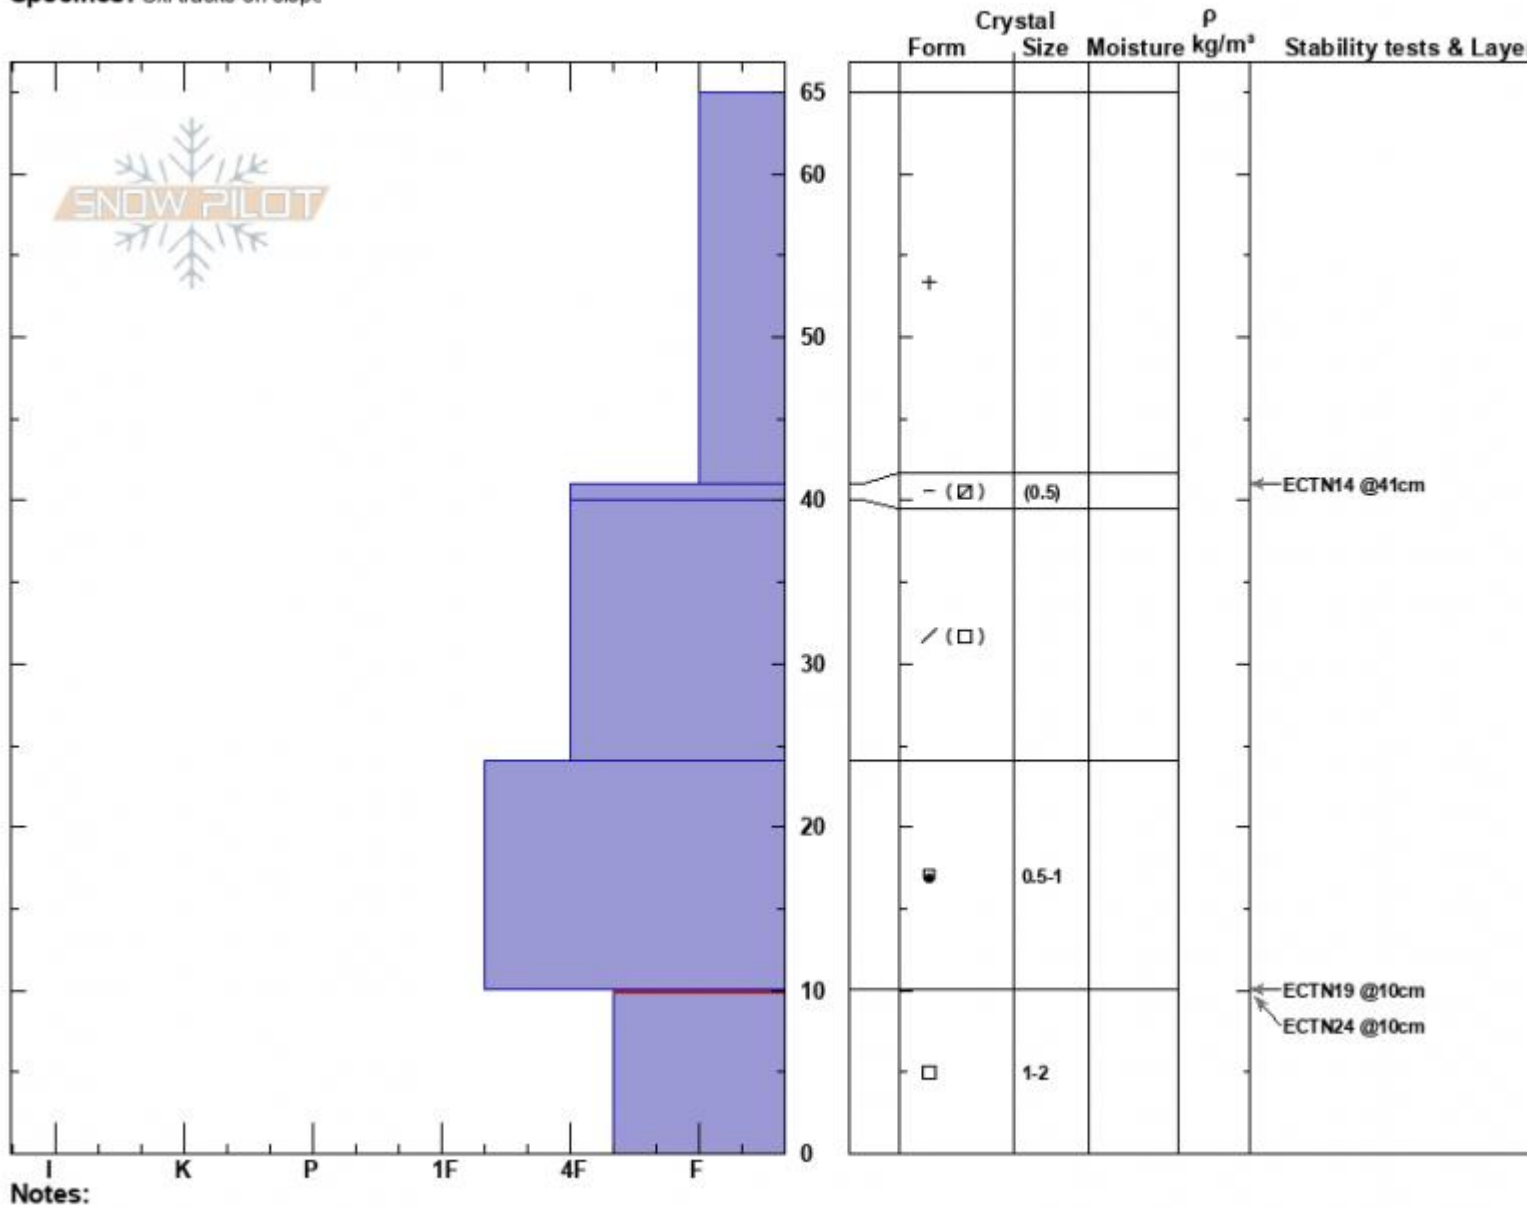

Spanky's  
 Madison Range-N  
 MT  
 Elevation: 9240 ft  
 Aspect: 50°  
 Specifics: Ski tracks on slope

Dave Zinn  
 11/20/2024 - 11:40am  
 Co-ord: 45.32424N, -111.38128W  
 Slope Angle: 24°  
 Wind Loading: no

Stability: Very Good  
 Air Temperature:  
 Sky Cover: BKN  
 Precipitation: NO  
 Wind: N Light Breeze

HS:65  
 PF:60  
 Layer Notes:  
 10-0cm: Problematic layer

Advisory Region  
 Northern Madison  
 Longitude  
 -111.39W  
 Latitude  
 45.34N  
 Northern Madison, 2024-11-20