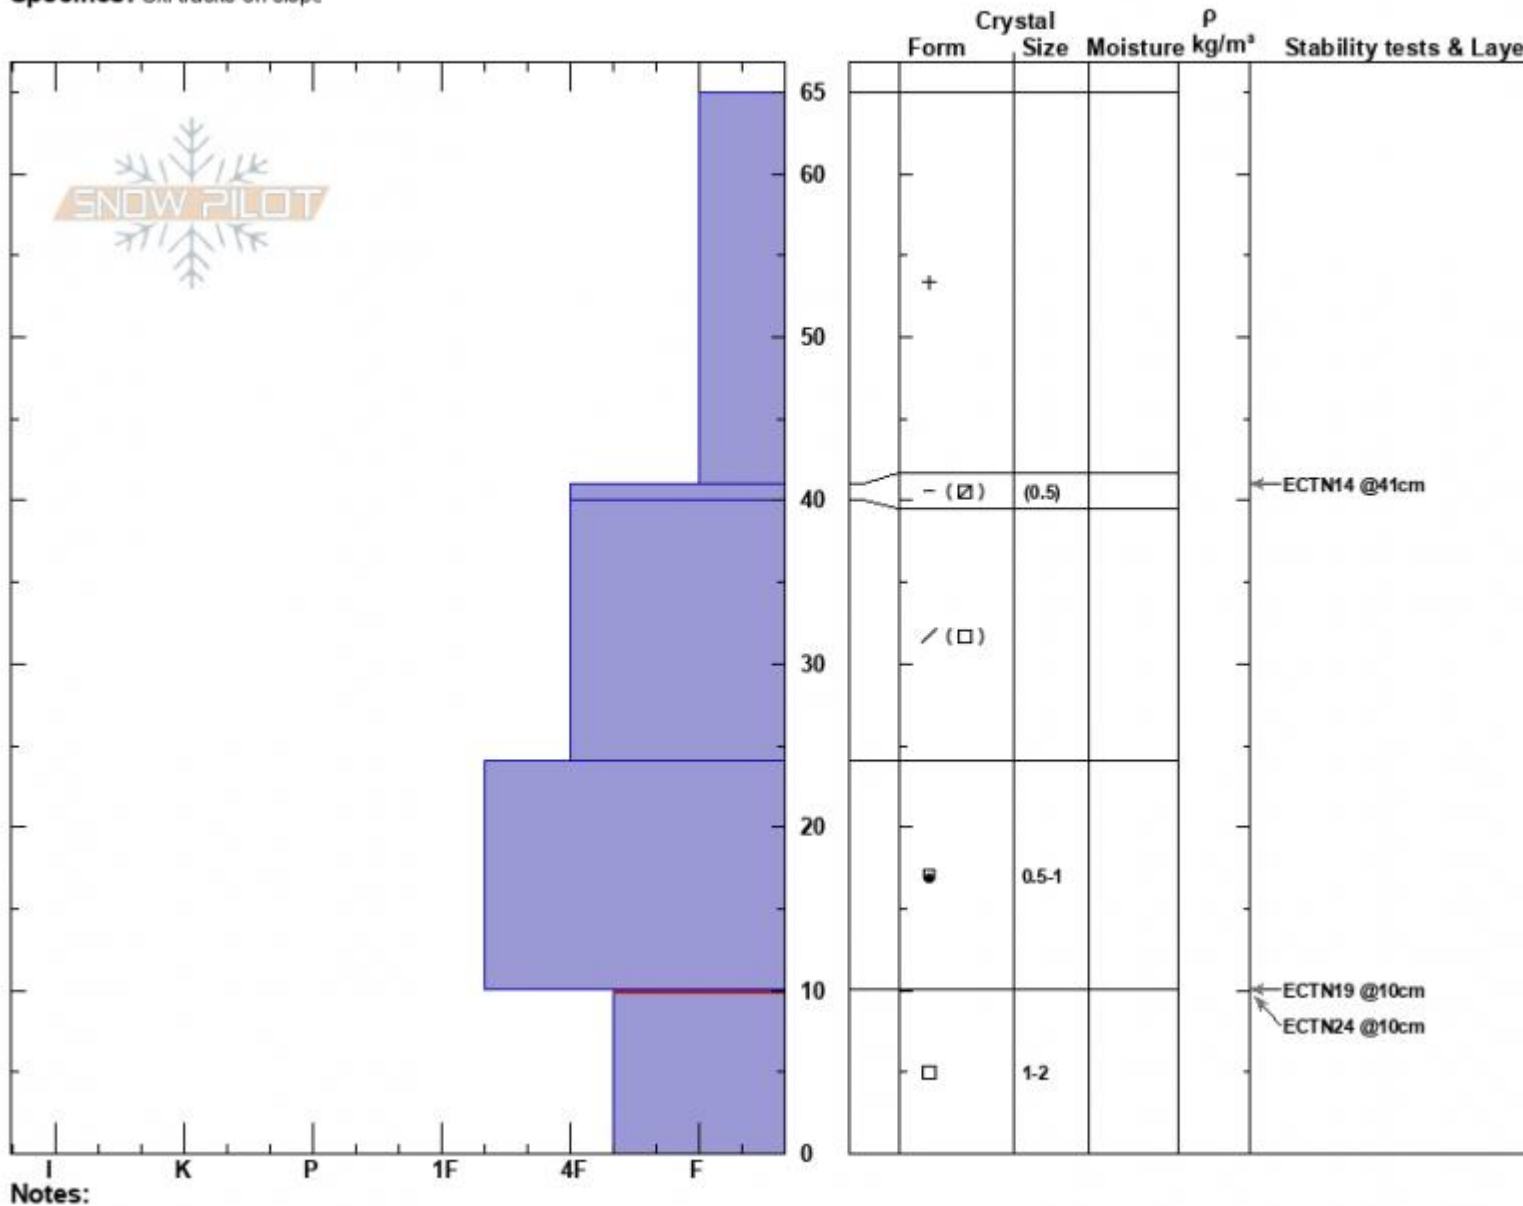

Spanky's
 Madison Range-N
 MT
 Elevation: 9240 ft
 Aspect: 50°
 Specifics: Ski tracks on slope

Dave Zinn
 11/20/2024 - 11:40am
 Co-ord: 45.32424N, -111.38128W
 Slope Angle: 24°
 Wind Loading: no

Stability: Very Good
 Air Temperature:
 Sky Cover: BKN
 Precipitation: NO
 Wind: N Light Breeze

HS:65
 PF:60
 Layer Notes:
 10-0cm: Problematic layer

Notes:
 Advisory Region
 Northern Madison
 Longitude
 -111.39W
 Latitude
 45.34N
 Northern Madison, 2024-11-20