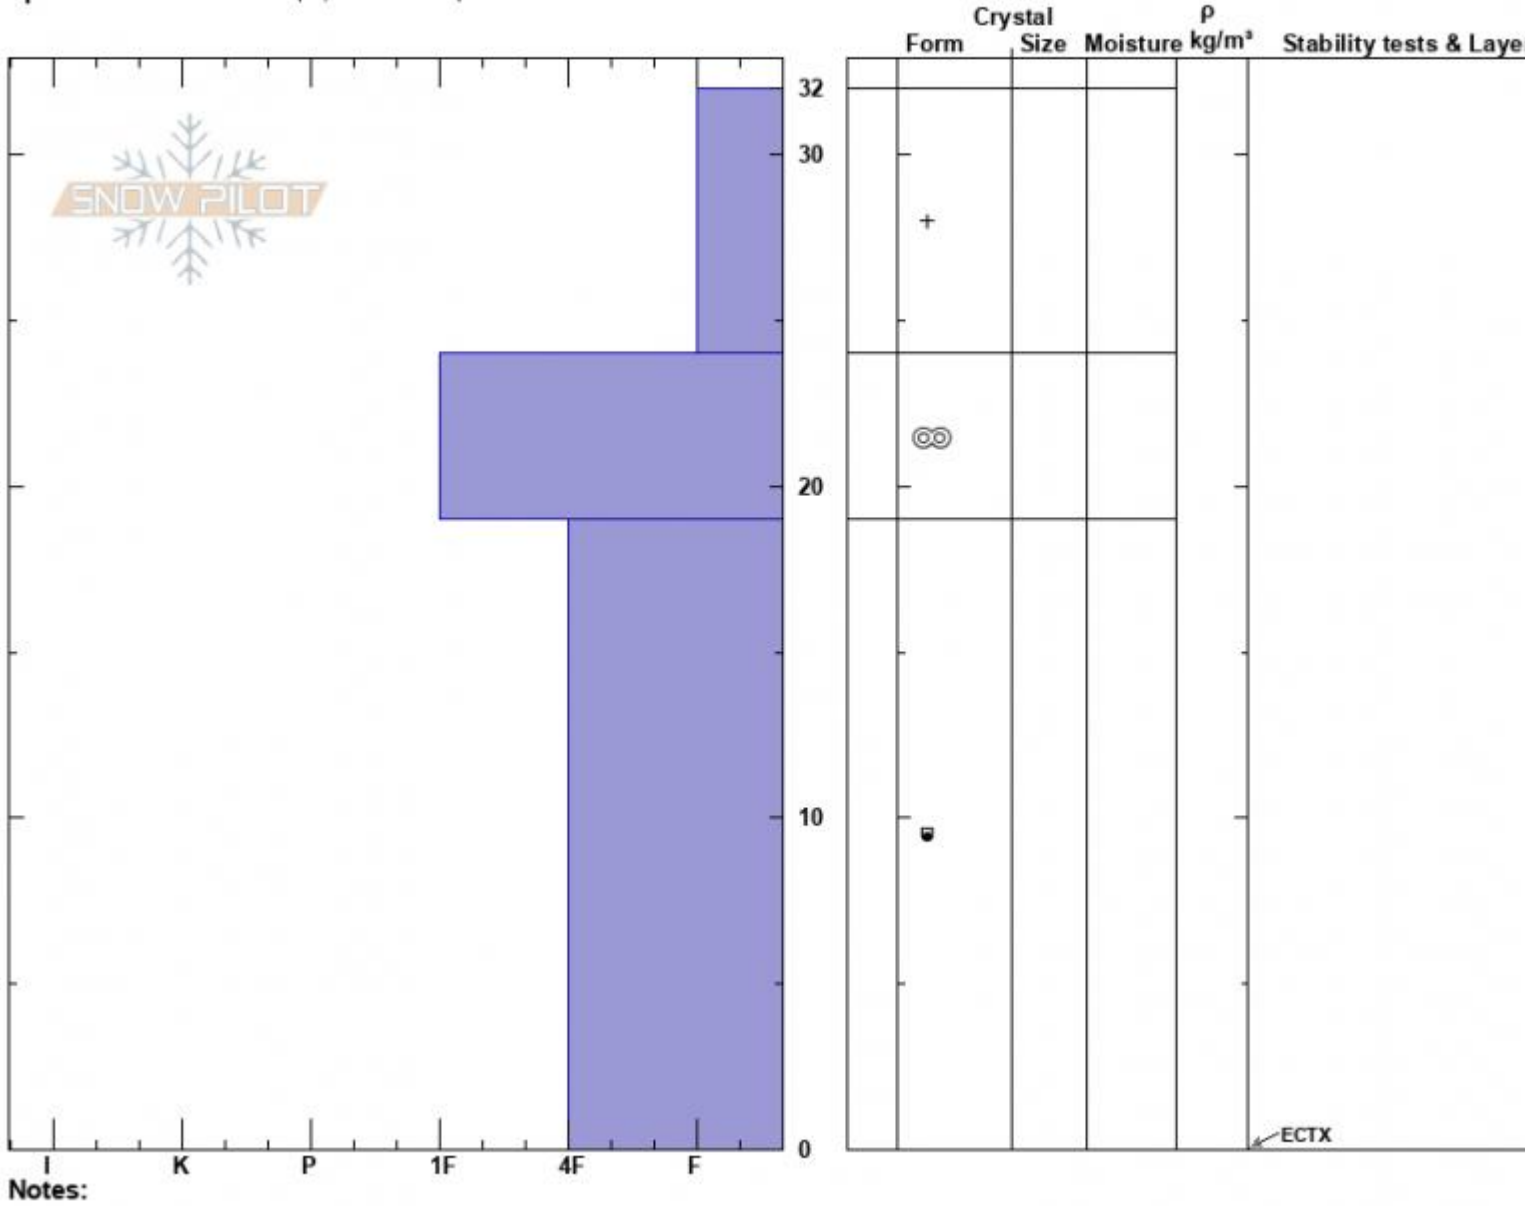

History Rock
 Gallatin Range-N
 MT
 Elevation: 7800 ft
 Aspect: 70°
 Specifics: Ski tracks on slope; We skied slope

Ian Hoyer
 11/14/2024 - 12:00pm
 Co-ord: 45.48765N, -111.00926W
 Slope Angle: 27°
 Wind Loading: no

Stability: Good
 Air Temperature:
 Sky Cover: FEW
 Precipitation: NO
 Wind: E Light Breeze

HS:32
 PF:32
 PS:10
 Layer Notes:
 19-0cm: Problematic layer

Advisory Region
 Northern Gallatin
 Longitude
 -110.98W
 Latitude
 45.50N