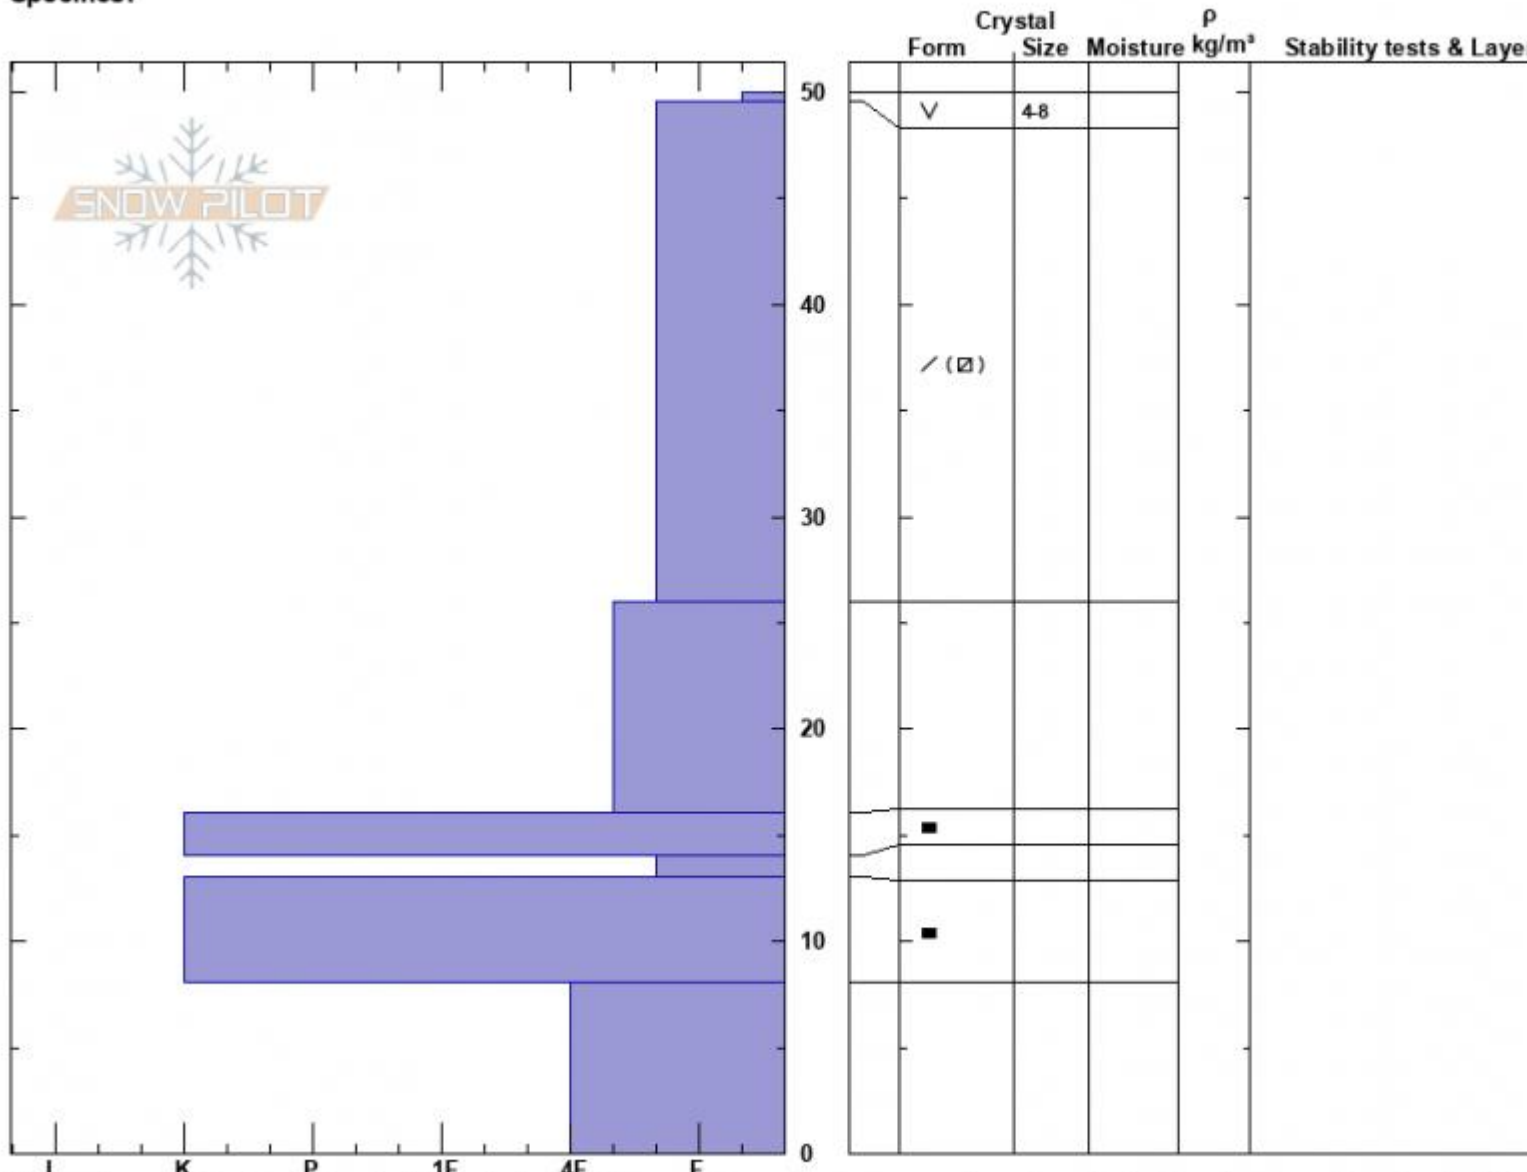

Black Canyon
 Henry Lake Mtns
 ID
 Elevation: 8000 ft
 Aspect: 40°
 Specifics:

Mark Staples
 11/10/2024 - 11:00am
 Co-ord: 44.46263N, -111.10152W
 Slope Angle: 35°
 Wind Loading:

Stability: Very Good
 Air Temperature:
 Sky Cover: BKN
 Precipitation: NO
 Wind:

HS:50
 PF:37
 Layer Notes:
 49.5-26cm: Problematic layer

Notes: New snow from the first week of November has settled some but is also faceting some on the surface. Surface hoar development is a clear sign that been quite cold under clear skies. It is faceting some. Snow on sunny south aspects is damp.

Snow profile at head of Black Canyon

Advisory Region
 Island Park
 Longitude
 -111.14W

Latitude

44.48N

Island Park, 2024-11-10