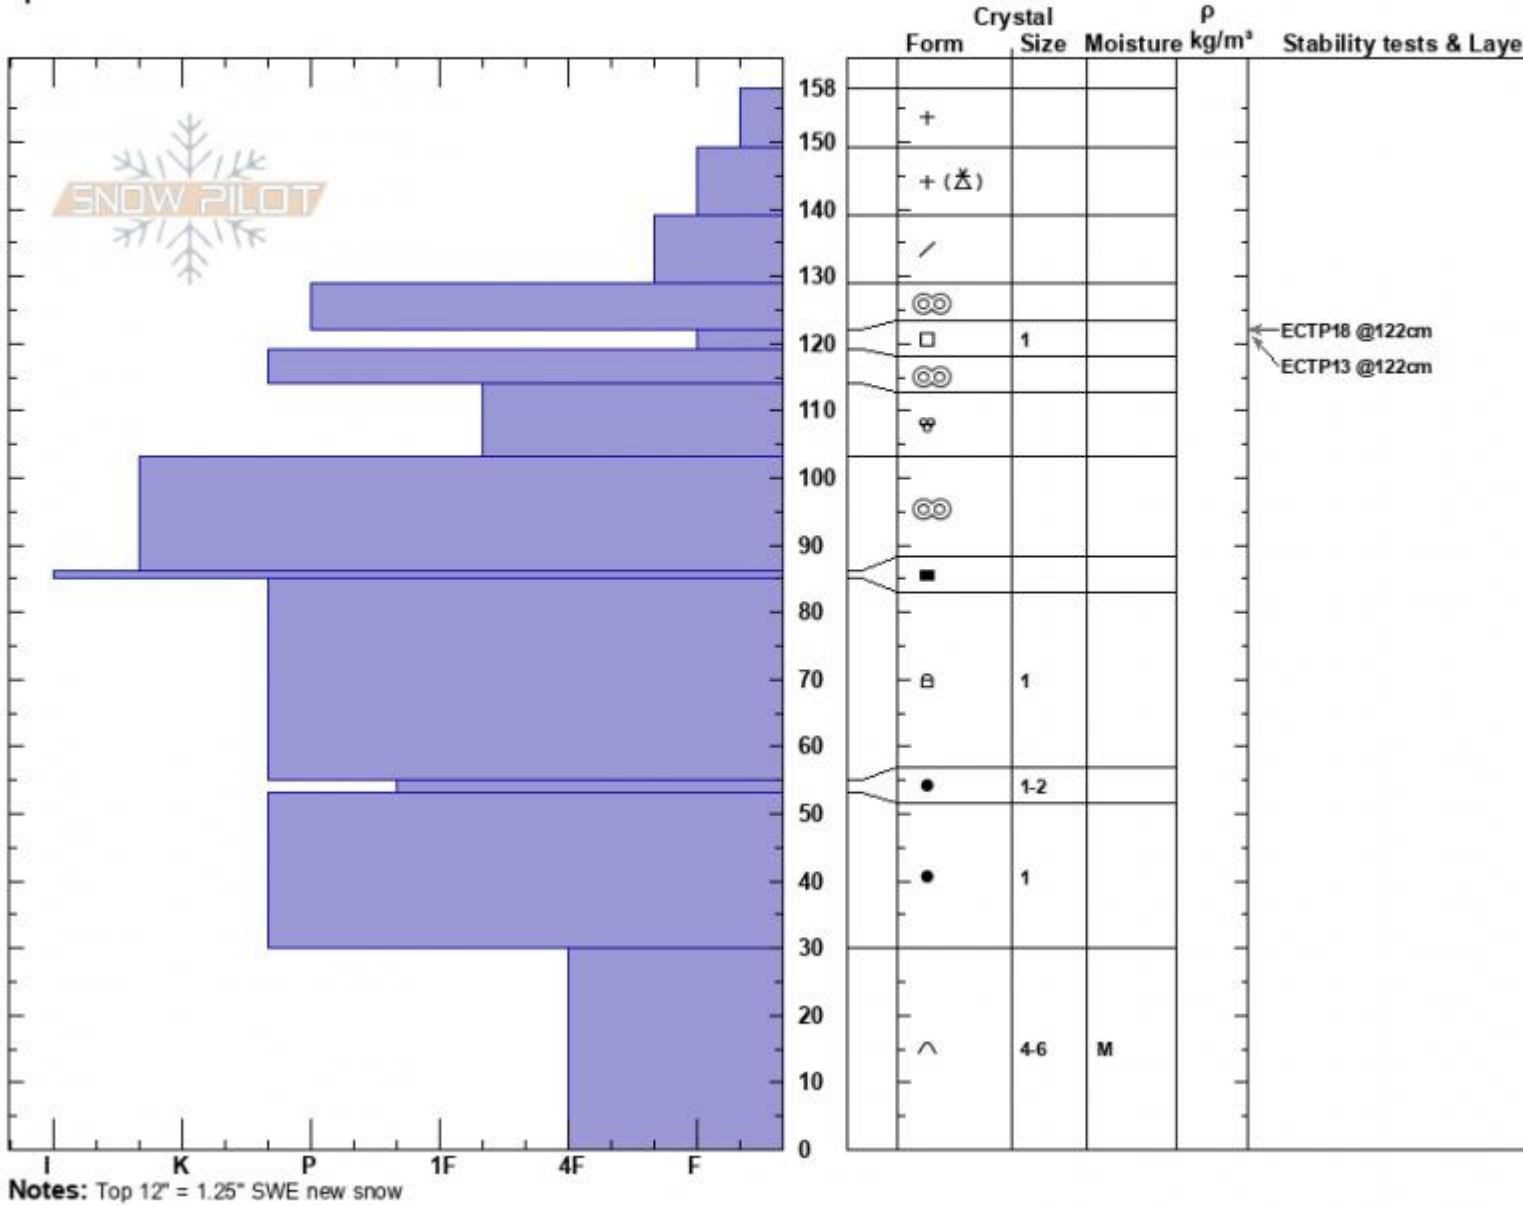

Lightning Crk, T Fork  
 Madison Range-S  
 MT  
 Elevation: 8775 ft  
 Aspect: 240°  
 Specifics:

Alex Marienthal  
 03/29/2024 - 12:15pm  
 Co-ord: 44.97662N, -111.35970W  
 Slope Angle: 30°  
 Wind Loading: no

Stability: Fair  
 Air Temperature: -2.5°C  
 Sky Cover: BKN  
 Precipitation: S-1  
 Wind: Calm

HS:158  
 Layer Notes:  
 122-119cm:Problematic layer

Advisory Region  
 Southern Madison  
 Longitude  
 -111.27W  
 Latitude  
 45.06N  
 Southern Madison, 2024-03-29