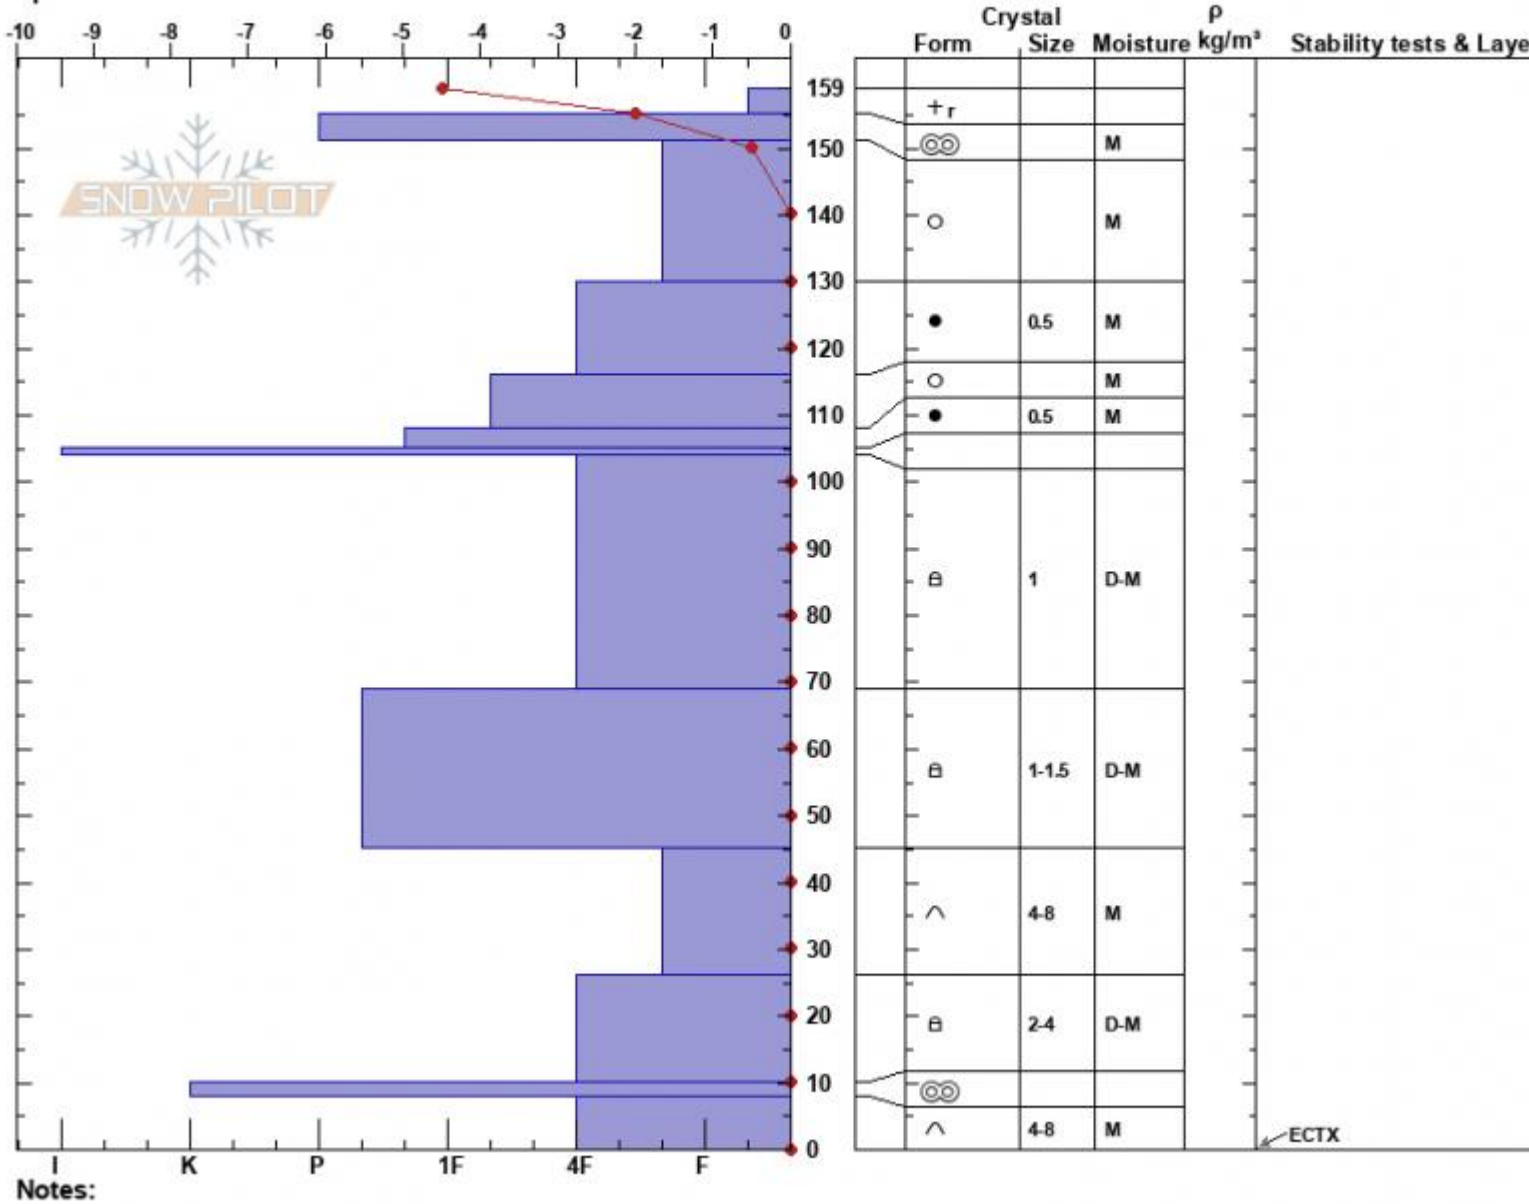

Ski Hill Lionhead  
 Lionhead Range  
 MT  
 Elevation: 8010 ft  
 Aspect: 69°  
 Specifics:

Alex Marienthal  
 04/06/2024 - 10:43am  
 Co-ord: 44.70228N, -111.29555W  
 Slope Angle: 27°  
 Wind Loading: no

Stability: Good  
 Air Temperature: -6.5°C  
 Sky Cover: OVC  
 Precipitation: S1  
 Wind: N Light Breeze

HS:159  
 PF:30  
 Layer Notes: 159-155cm:Problematic layer

Advisory Region  
 Lionhead Range  
 Longitude  
 -111.32W

Latitude

44.71N

Lionhead Range, 2024-04-06