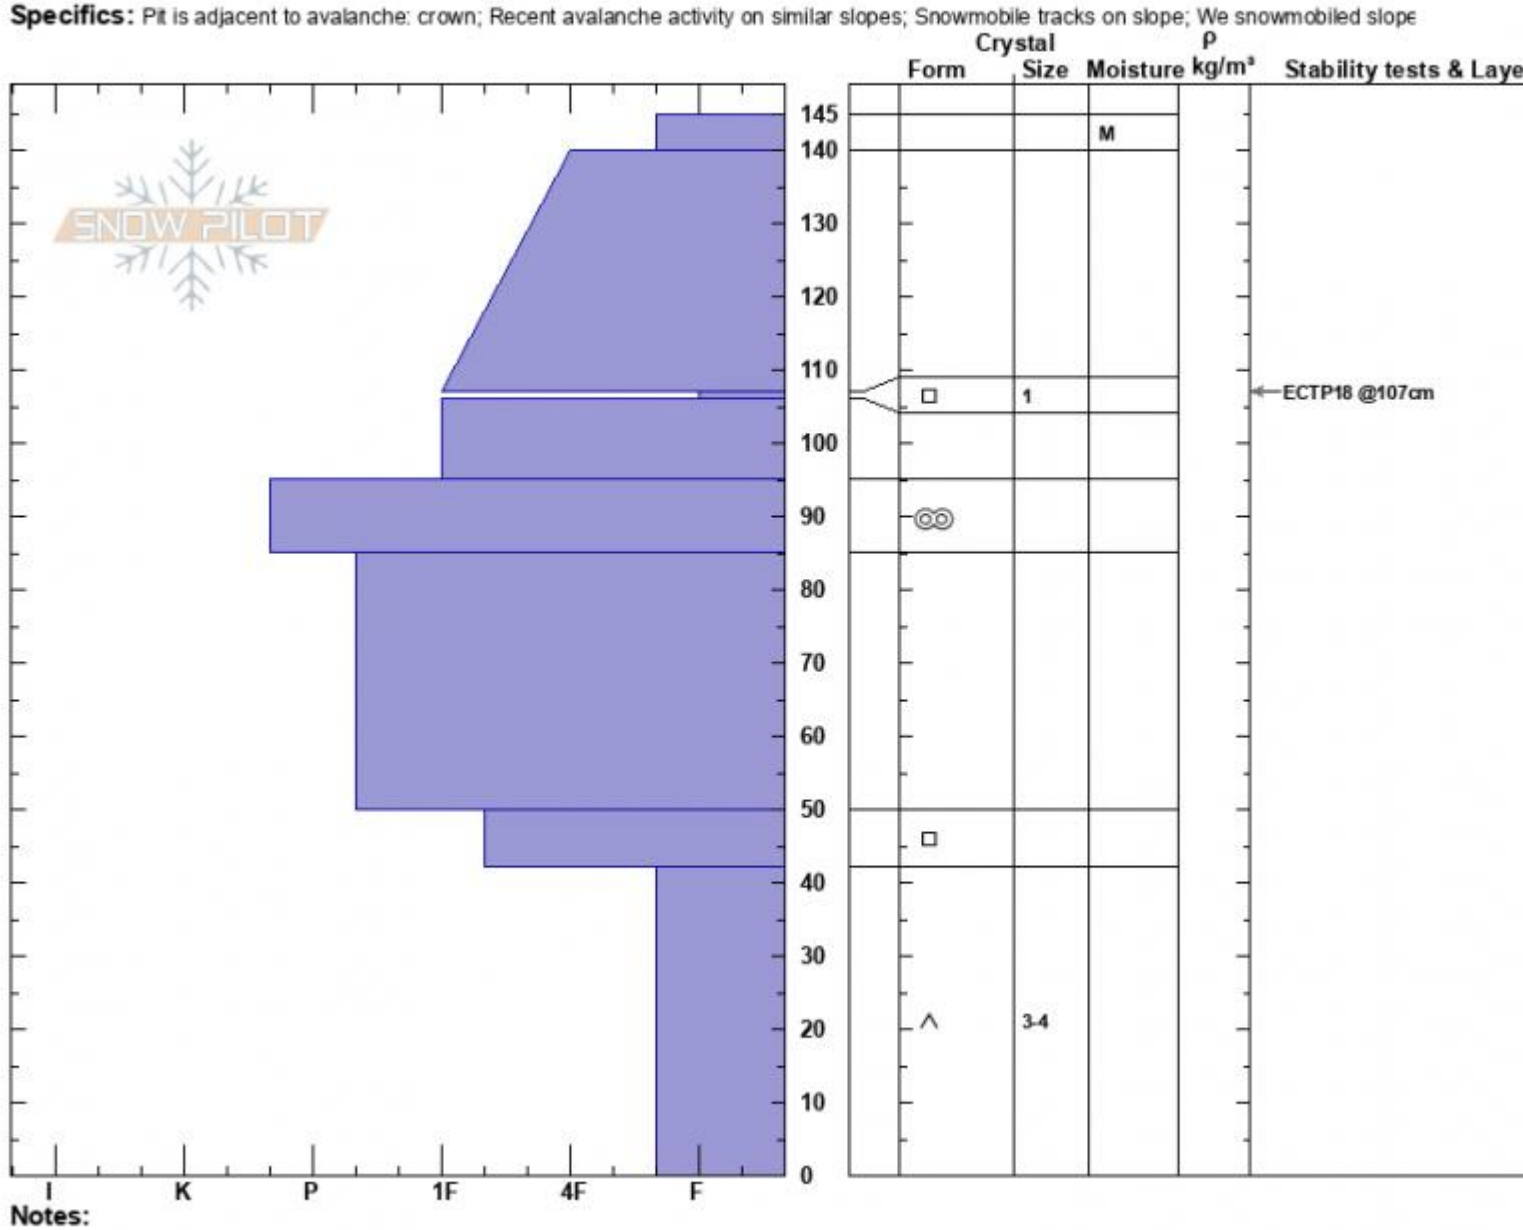

Targhee Creek
 Lionhead Range
 MT
 Elevation: 9600 ft
 Aspect: 75°
 Specifics: Pit is adjacent to avalanche: crown; Recent avalanche activity on similar slopes; Snowmobile tracks on slope; We snowmobiled slope

Ian Hoyer
 04/02/2024 - 12:00pm
 Co-ord: 44.75039N, -111.39098W
 Slope Angle: 31°
 Wind Loading: no

Stability: Fair
 Air Temperature:
 Sky Cover: CLR
 Precipitation: NO
 Wind: Calm

HS:145 Layer Notes:
 PF:30 107-106cm:Problematic layer

Advisory Region
 Lionhead Range
 Longitude
 -111.32W
 Latitude
 44.71N
 Avalanche Details: [Snowmo triggered small slide at Lionhead](#)
 Lionhead Range, 2024-04-02