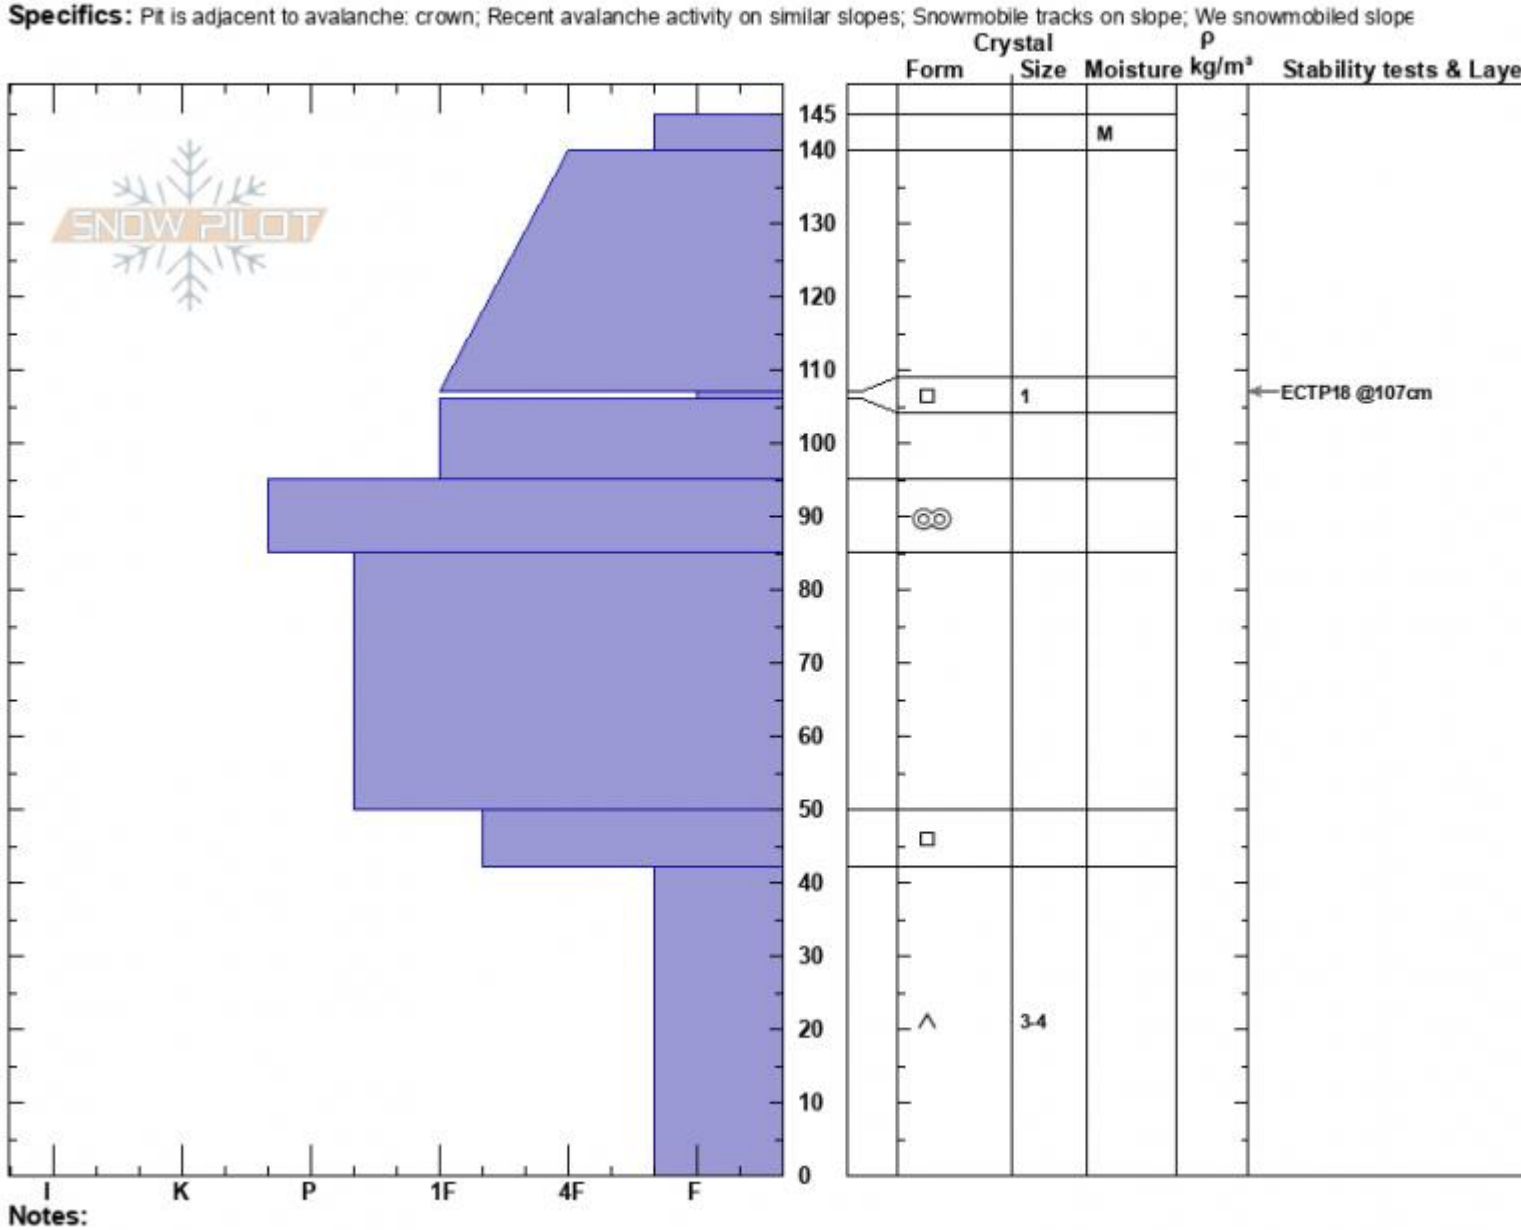

Targhee Creek  
 Lionhead Range  
 MT  
 Elevation: 9600 ft  
 Aspect: 75°  
 Specifics: Pit is adjacent to avalanche: crown; Recent avalanche activity on similar slopes; Snowmobile tracks on slope; We snowmobiled slope

Ian Hoyer  
 04/02/2024 - 12:00pm  
 Co-ord: 44.75039N, -111.39098W  
 Slope Angle: 31°  
 Wind Loading: no

Stability: Fair  
 Air Temperature:  
 Sky Cover: CLR  
 Precipitation: NO  
 Wind: Calm

HS:145  
 PF:30  
 Layer Notes: 107-106cm:Problematic layer

Notes:  
 Advisory Region  
 Lionhead Range  
 Longitude  
 -111.32W  
 Latitude  
 44.71N  
 Avalanche Details: [Snowmo triggered small slide at Lionhead](#)  
 Lionhead Range, 2024-04-02