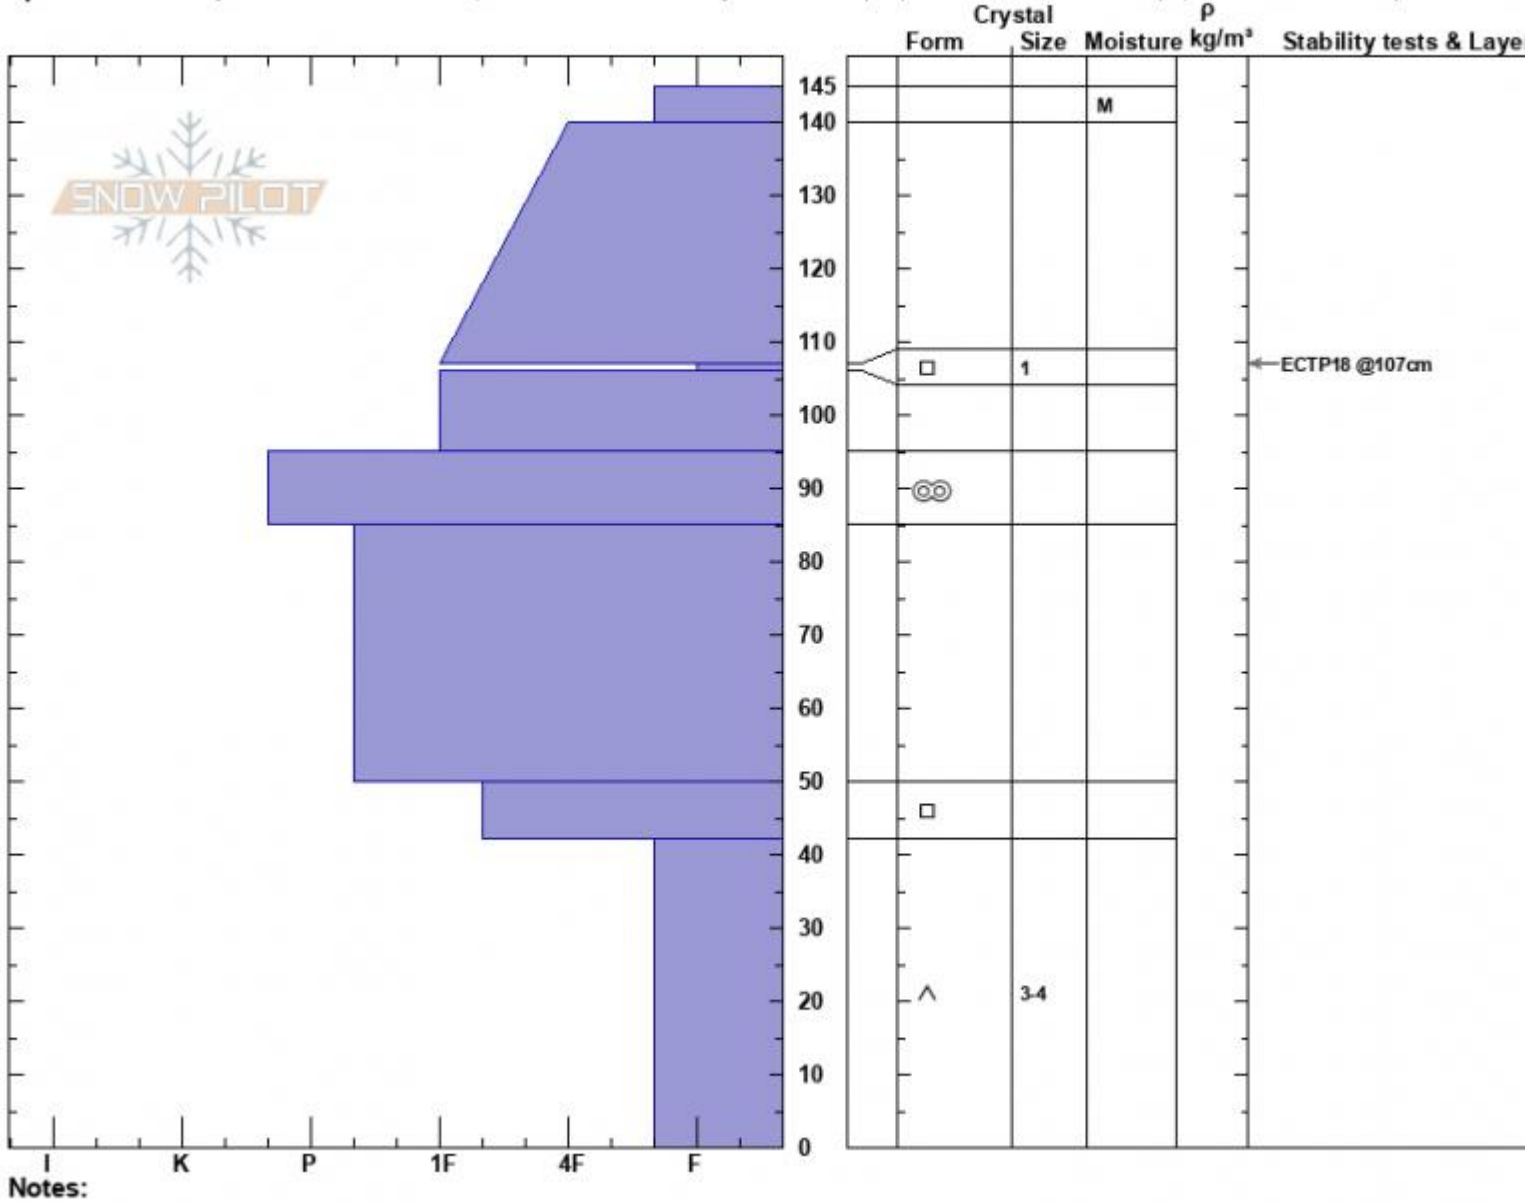

Targhee Creek
 Lionhead Range
 MT
 Elevation: 9600 ft
 Aspect: 75°

Ian Hoyer
 04/02/2024 - 12:00pm
 Co-ord: 44.75039N, -111.39098W
 Slope Angle: 31°
 Wind Loading: no

Stability: Fair
 Air Temperature:
 Sky Cover: CLR
 Precipitation: NO
 Wind: Calm

HS:145
 PF:30
 Layer Notes: 107-106cm:Problematic layer

Specifics: Pit is adjacent to avalanche: crown; Recent avalanche activity on similar slopes; Snowmobile tracks on slope; We snowmobiled slope

Notes:

Advisory Region
 Lionhead Range
 Longitude
 -111.32W
 Latitude
 44.71N
 Avalanche Details: [Snowmo triggered small slide at Lionhead](#)
 Lionhead Range, 2024-04-02