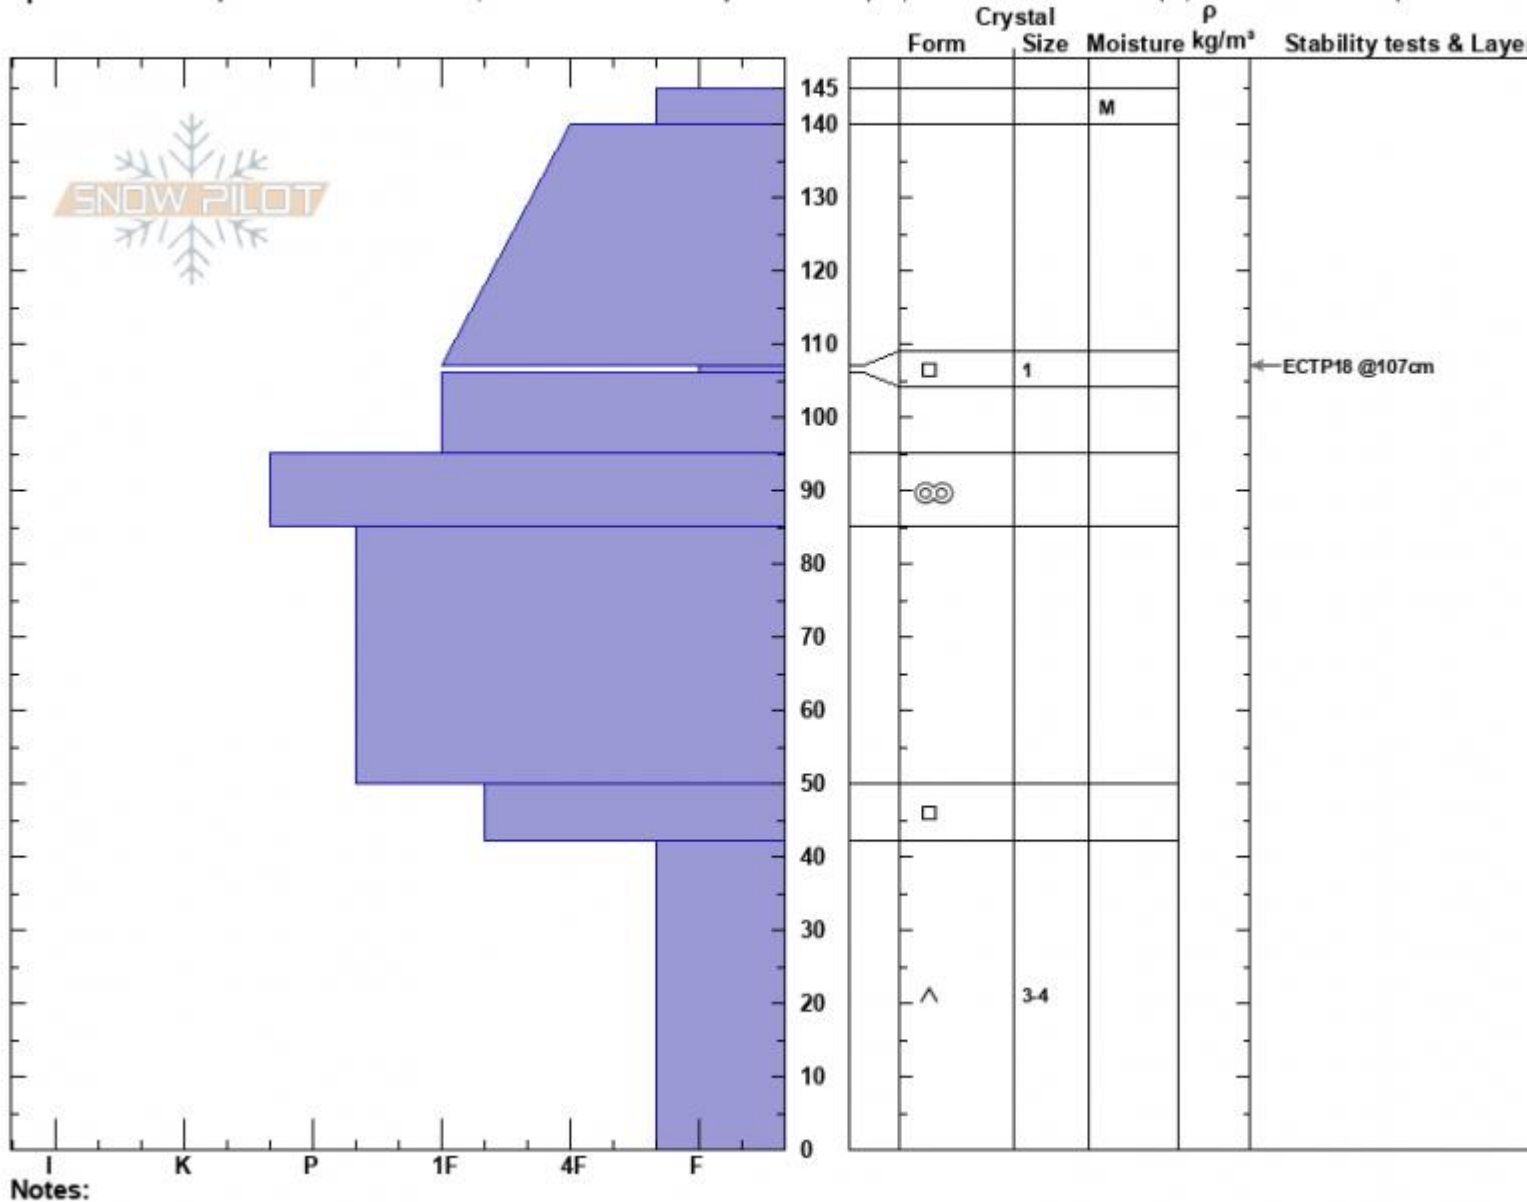

Targhee Creek  
 Lionhead Range  
 MT  
 Elevation: 9600 ft  
 Aspect: 75°

Ian Hoyer  
 04/02/2024 - 12:00pm  
 Co-ord: 44.75039N, -111.39098W  
 Slope Angle: 31°  
 Wind Loading: no

Stability: Fair  
 Air Temperature:  
 Sky Cover: CLR  
 Precipitation: NO  
 Wind: Calm

HS:145  
 PF:30  
**Layer Notes:**  
 107-106cm:Problematic layer

**Specifics:** Pit is adjacent to avalanche: crown; Recent avalanche activity on similar slopes; Snowmobile tracks on slope; We snowmobiled slope

Notes:  
 Advisory Region  
 Lionhead Range  
 Longitude  
 -111.32W  
 Latitude  
 44.71N  
**Avalanche Details:** [Snowmo triggered small slide at Lionhead](#)  
 Lionhead Range, 2024-04-02