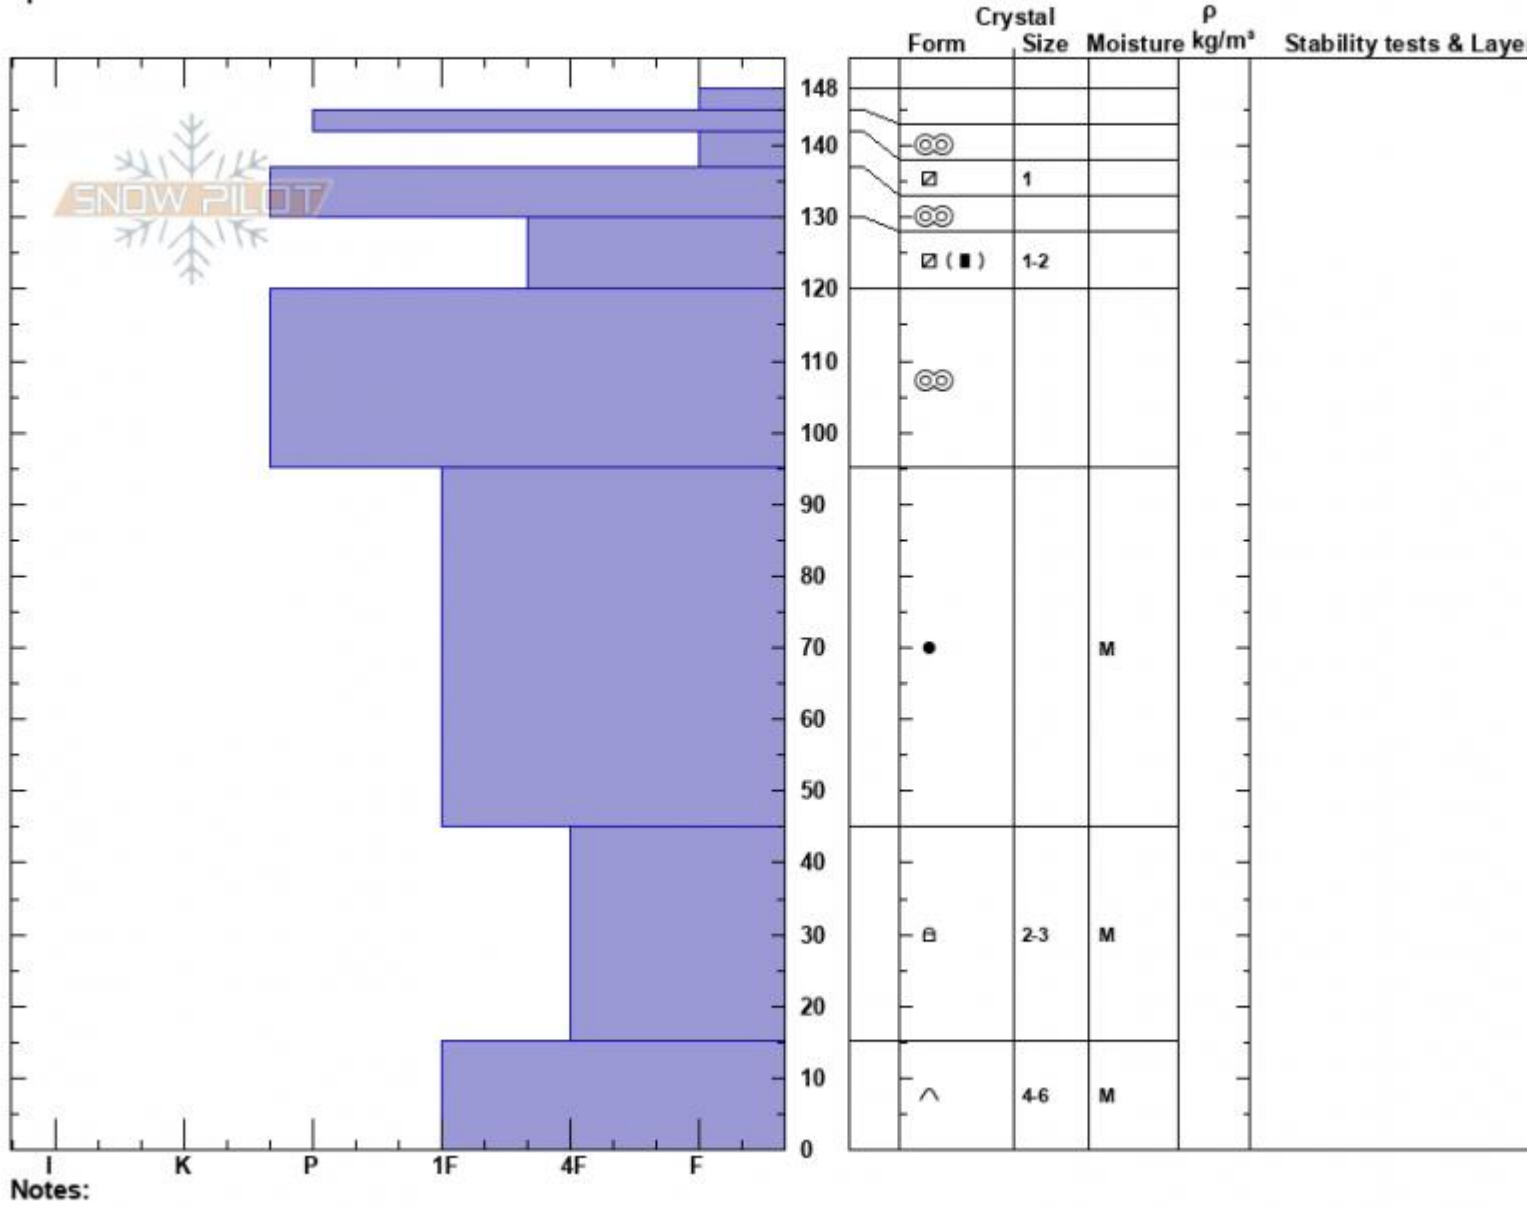

Wilderness Boundary
 Madison Range-S
 MT
 Elevation: 8800 ft
 Aspect: 250°
 Specifics:

Dave Zinn
 03/26/2024 - 11:00am
 Co-ord: 44.97682N, -111.35901W
 Slope Angle: 20°
 Wind Loading: no

Stability: Good
 Air Temperature:
 Sky Cover: SCT
 Precipitation: S-1
 Wind: Calm

HS:148
 PF:15
 Layer Notes:

Notes:
 Advisory Region
 Southern Madison
 Longitude
 -111.27W
 Latitude
 45.06N
 Southern Madison, 2024-03-26